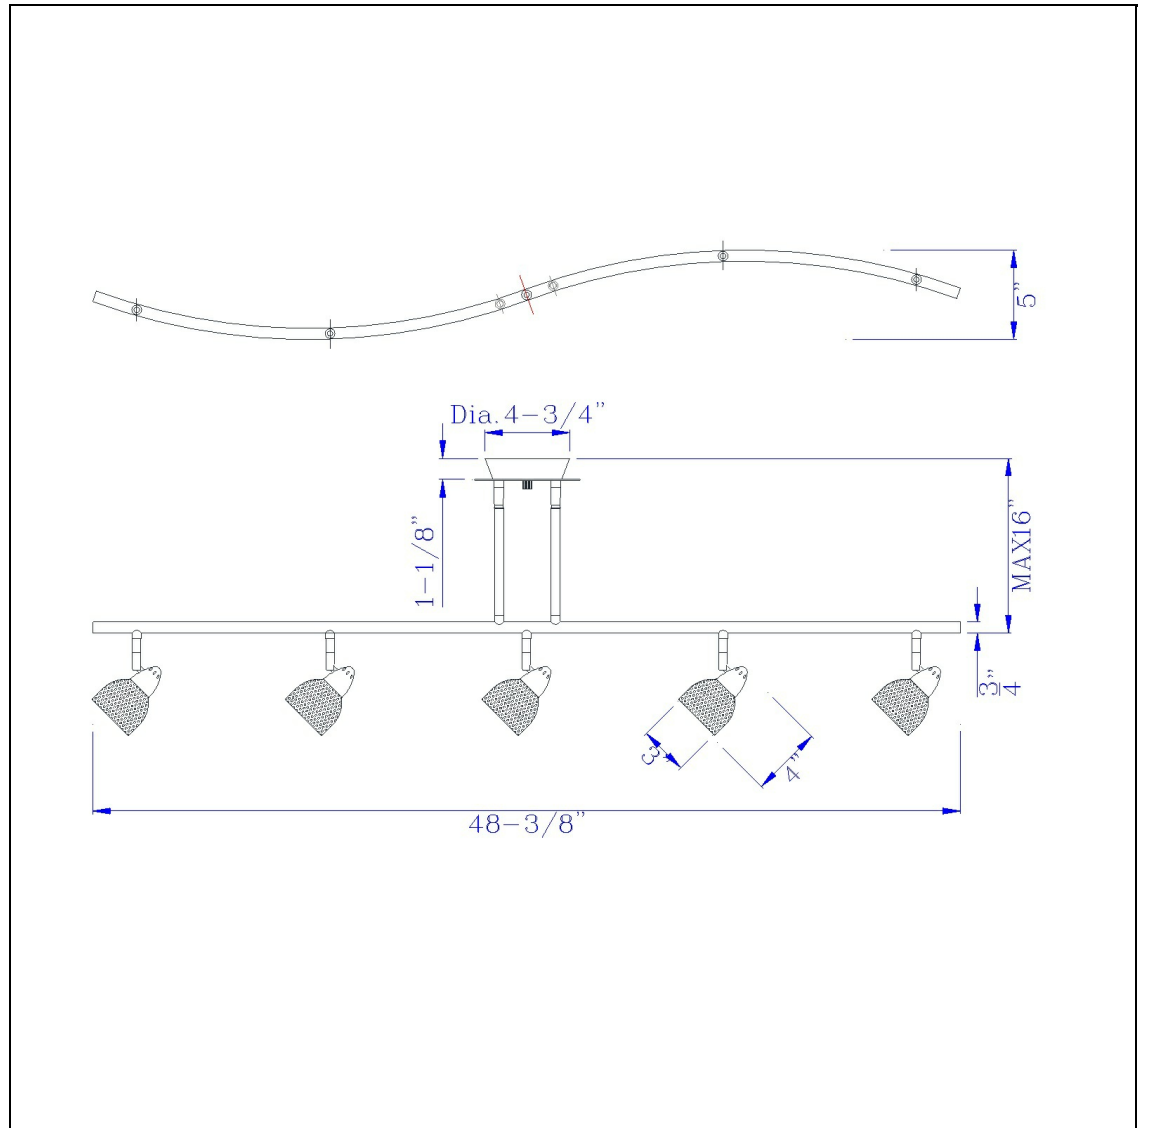

Product No. **SL-954-5-DB-MBS**

Description

5 Light Orbit Light, 120V, GU-10, 50W, Fixture Body Only
Durable Metal Construction
Ships in One Carton
Bulbs Included
Universal Joint for Flat or Slope Ceiling
Pair of 4" and 8" Rods Included
Pair of 4" and 8" Rods Included
7.25-19.25" Inch Adjustable Metal Serpentine
Five Light Ceiling Fixture

Technical Specifications

UPC	020193067284	Carton 1 Dimensions	0.00 x 13.10 x 13.10
Wattage	50WX5	Carton 2 Dimensions	0.00 x 0.00 x 13.10
CRI	N/A	Package Dimensions	L: 13.10 W: 13.10
Lumen	N/A		
Switch Type	Hardwired		
Bulb Base	GU-10		
Number of Lights	5		
Color	Dark Bronze		
Base Color	Dark Bronze		