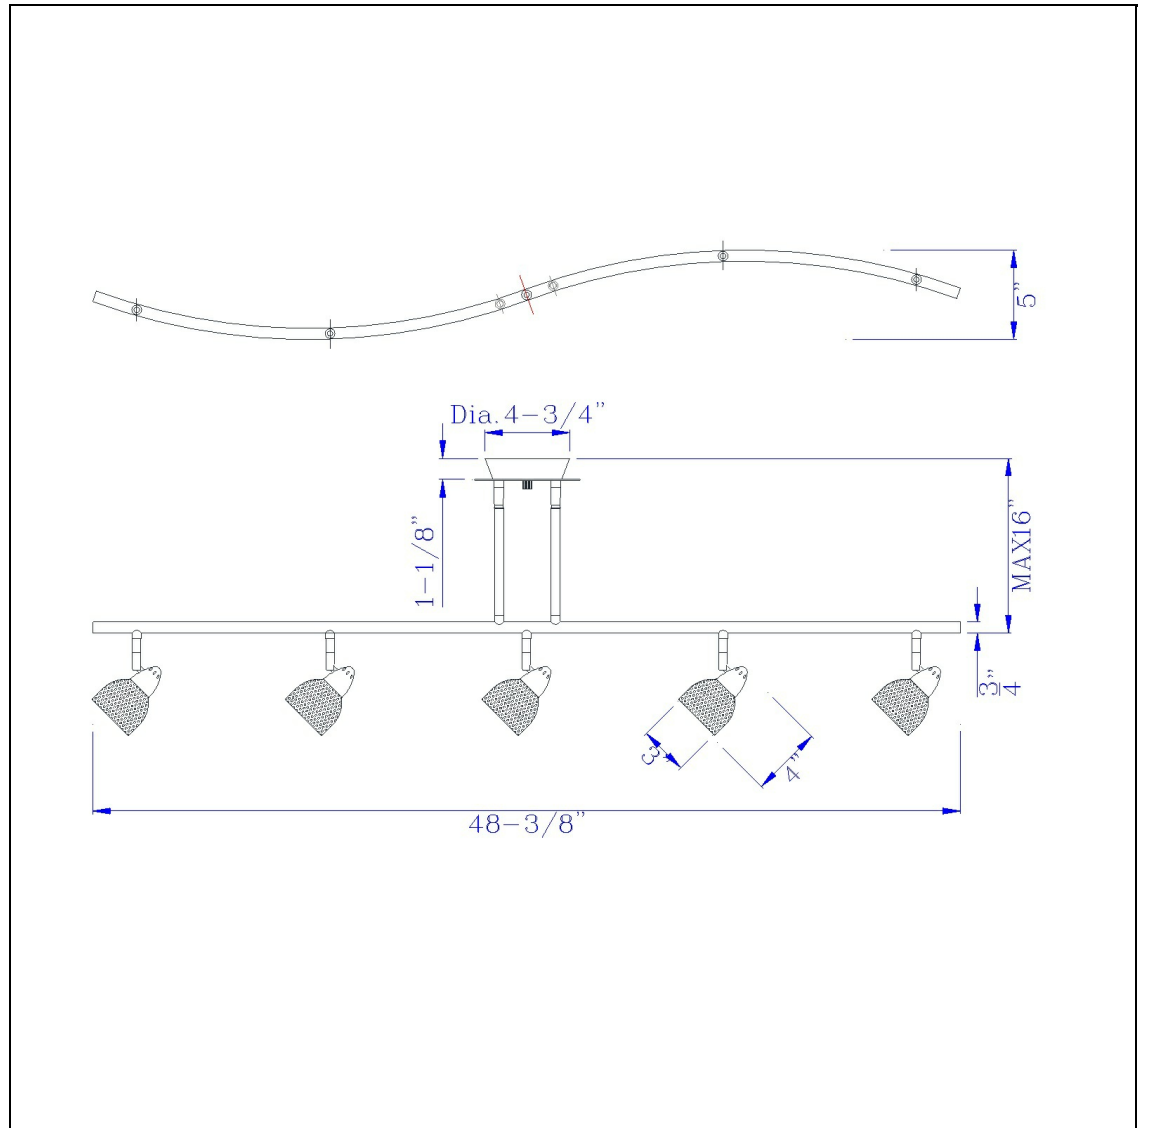

Product No. **SL-954-5-DB-MDB**

Description

5 Light Orbit Light, 120V, GU-10, 50W, Fixture Body Only  
Durable Metal Construction  
Ships in One Carton  
Bulbs Included  
Universal Joint for Flat or Slope Ceiling  
Pair of 4" and 8" Rods Included  
Pair of 4" and 8" Rods Included  
7.25-19.25" Inch Adjustable Metal Serpentine  
Five Light Ceiling Fixture

Technical Specifications

<b>UPC</b>	020193067284	<b>Carton 1 Dimensions</b>	0.00 x 13.10 x 13.10
<b>Wattage</b>	50WX5	<b>Carton 2 Dimensions</b>	0.00 x 0.00 x 13.10
<b>CRI</b>	N/A	<b>Package Dimensions</b>	L: 13.10 W: 13.10
<b>Lumen</b>	N/A		
<b>Switch Type</b>	Hardwired		
<b>Bulb Base</b>	GU-10		
<b>Number of Lights</b>	5		
<b>Color</b>	Dark Bronze		
<b>Base Color</b>	Dark Bronze		