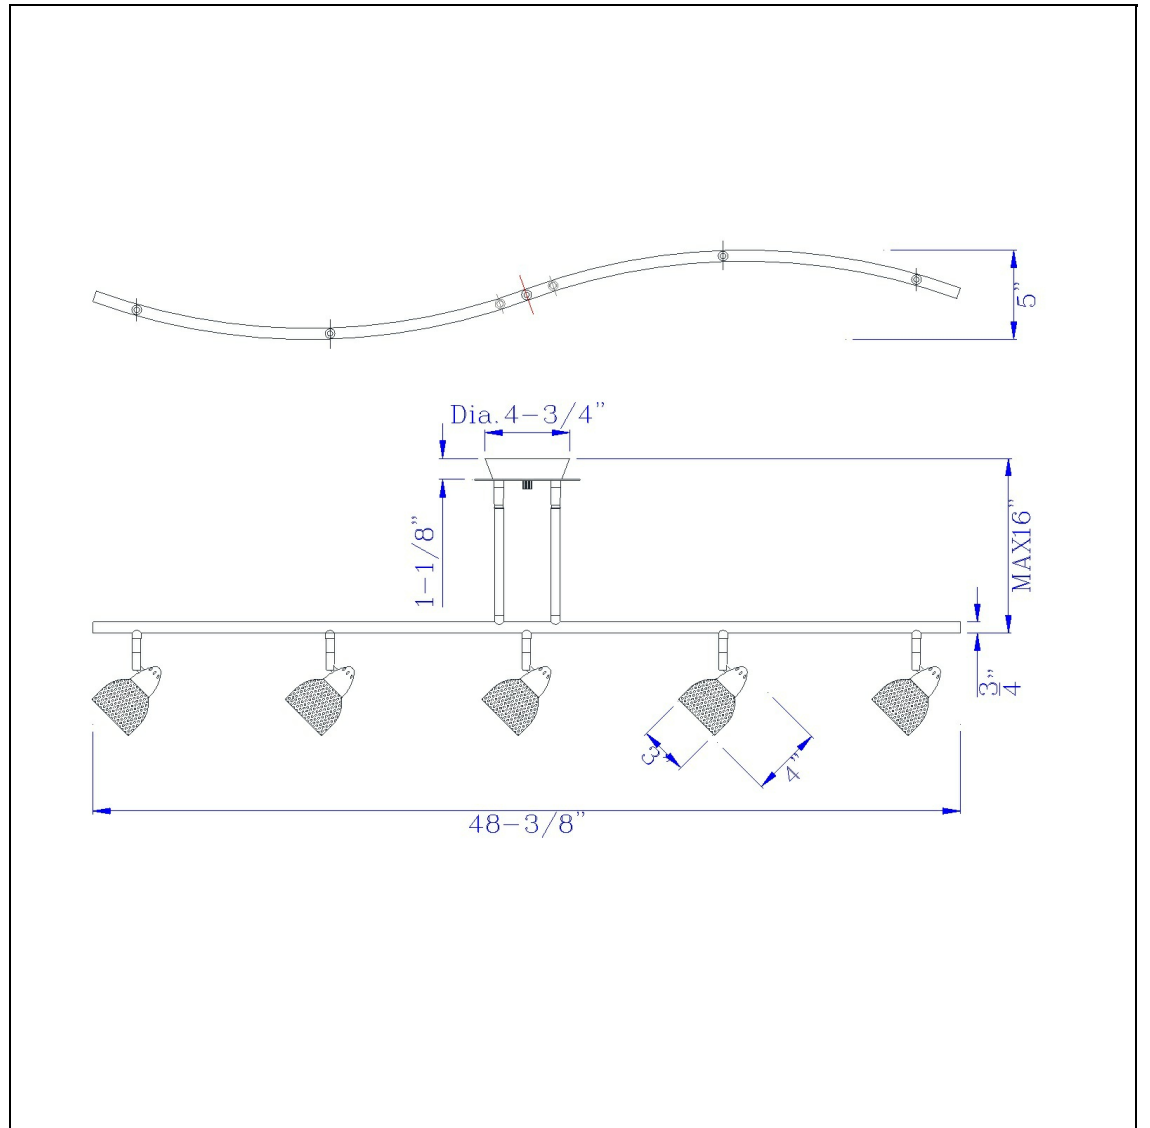

Product No. **SL-954-5-DB-MRU**

Description

5 Light Orbit Light, 120V, GU-10, 50W, Fixture Body Only
Durable Metal Construction
Ships in One Carton
Bulbs Included
Universal Joint for Flat or Slope Ceiling
Pair of 4" and 8" Rods Included
Pair of 4" and 8" Rods Included
7.25-19.25" Inch Adjustable Metal Serpentine
Five Light Ceiling Fixture

Technical Specifications

UPC	020193067284	Carton 1 Dimensions	0.00 x 13.10 x 13.10
Wattage	50WX5	Carton 2 Dimensions	0.00 x 0.00 x 13.10
CRI	N/A	Package Dimensions	L: 13.10 W: 13.10
Lumen	N/A		
Switch Type	Hardwired		
Bulb Base	GU-10		
Number of Lights	5		
Color	Dark Bronze		
Base Color	Dark Bronze		