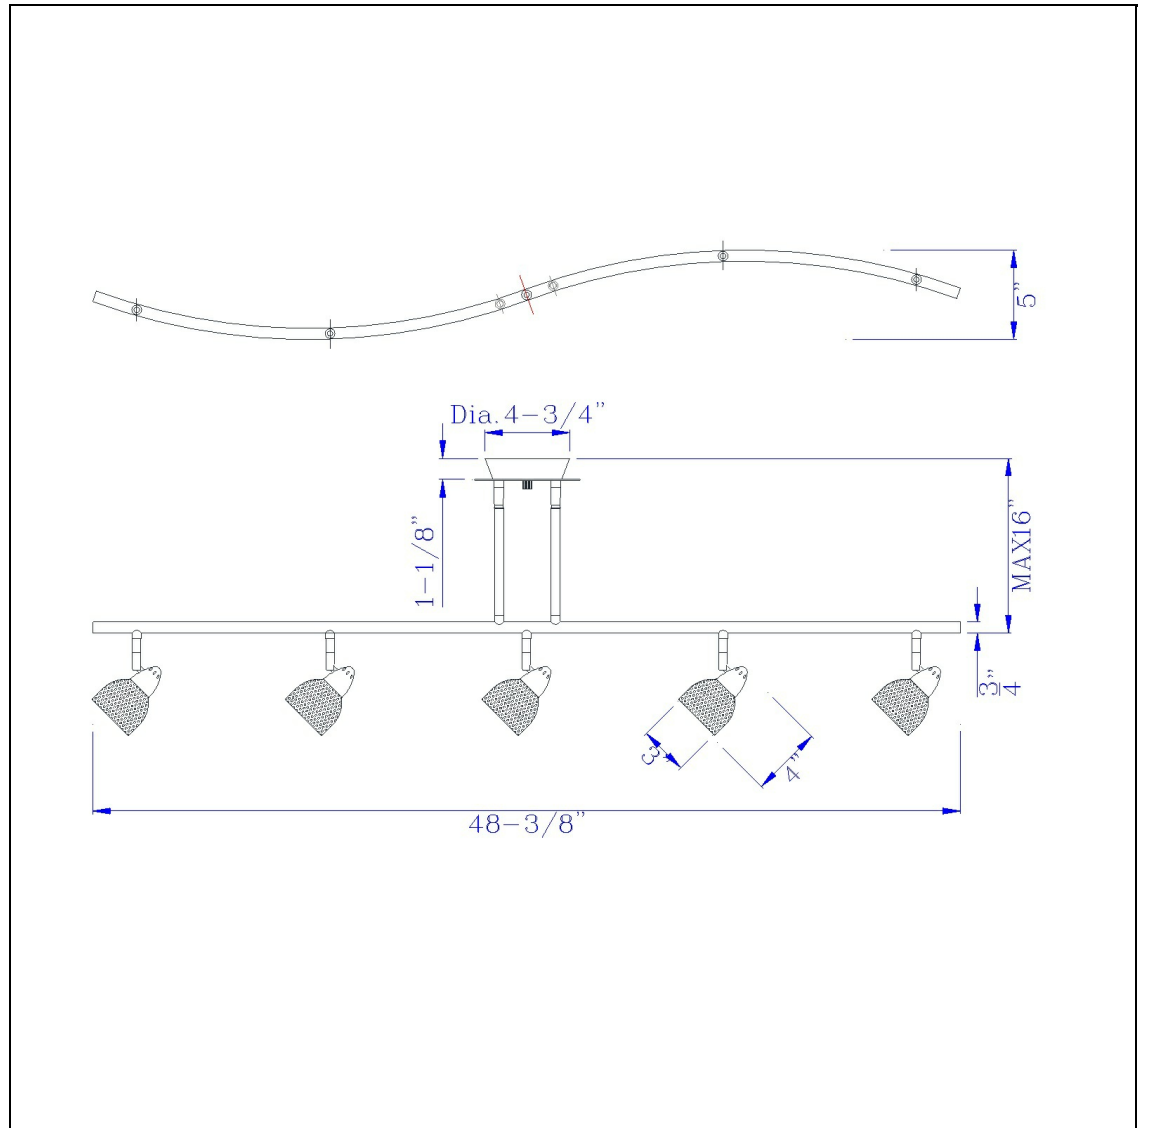

Product No. **SL-954-5-DB-MWH**

Description

5 Light Orbit Light, 120V, GU-10, 50W, Fixture Body Only
Durable Metal Construction
Ships in One Carton
Bulbs Included
Universal Joint for Flat or Slope Ceiling
Pair of 4" and 8" Rods Included
Pair of 4" and 8" Rods Included
7.25-19.25" Inch Adjustable Metal Serpentine
Five Light Ceiling Fixture

Technical Specifications

UPC	020193067284	Carton 1 Dimensions	0.00 x 13.10 x 13.10
Wattage	50WX5	Carton 2 Dimensions	0.00 x 0.00 x 13.10
CRI	N/A	Package Dimensions	L: 13.10 W: 13.10
Lumen	N/A		
Switch Type	Hardwired		
Bulb Base	GU-10		
Number of Lights	5		
Color	Dark Bronze		
Base Color	Dark Bronze		