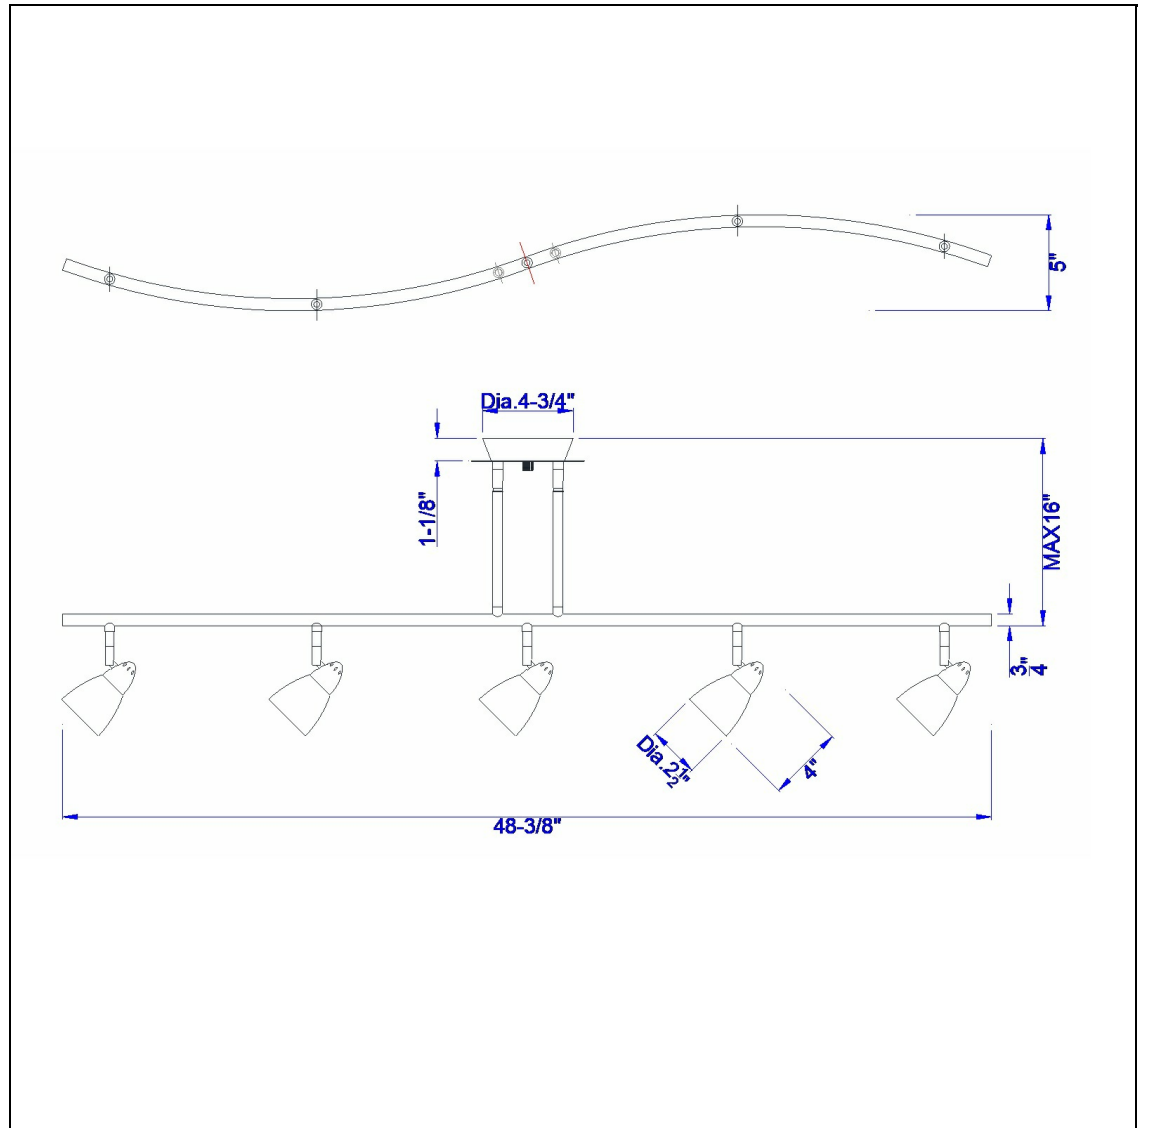

Product No. **SL-954-5-DB-RDS**

Description

5 Light Orbit Light, 120V, GU-10, 50W, Fixture Body Only  
Durable Metal Construction  
Ships in One Carton  
Bulbs Included  
Universal Joint for Flat or Slope Ceiling  
Pair of 4" and 8" Rods Included  
Pair of 4" and 8" Rods Included  
7.25-19.25" Inch Adjustable Metal Serpentine  
Five Light Ceiling Fixture

Technical Specifications

<b>UPC</b>	020193067284	<b>Carton 1 Dimensions</b>	0.00 x 13.10 x 13.10
<b>Wattage</b>	50WX5	<b>Carton 2 Dimensions</b>	0.00 x 0.00 x 13.10
<b>CRI</b>	N/A	<b>Package Dimensions</b>	L: 13.10 W: 13.10
<b>Lumen</b>	N/A		
<b>Switch Type</b>	Hardwired		
<b>Bulb Base</b>	GU-10		
<b>Number of Lights</b>	5		
<b>Color</b>	Dark Bronze		
<b>Base Color</b>	Dark Bronze		