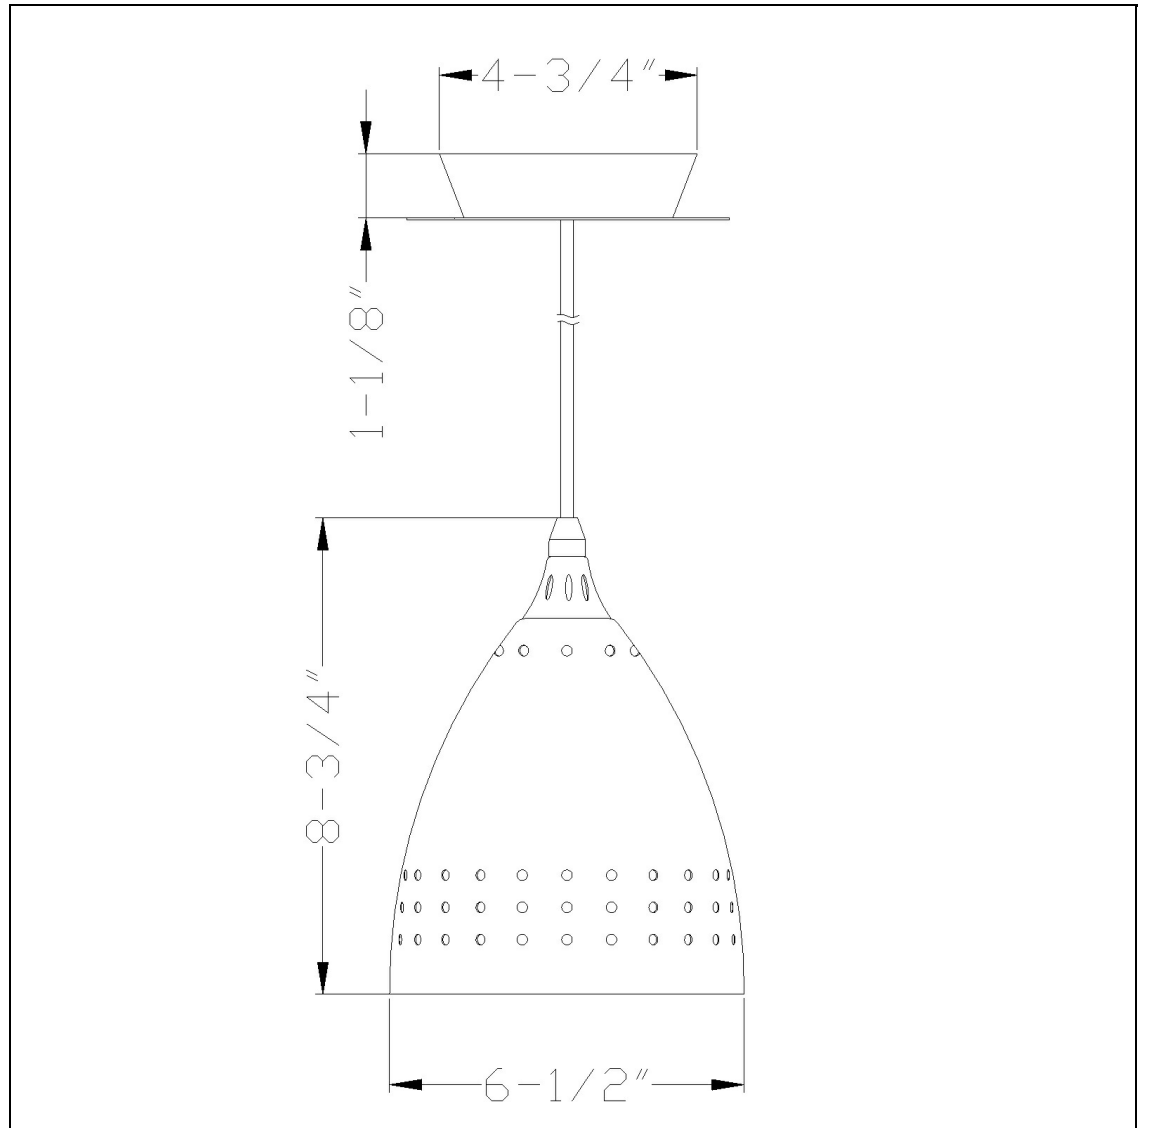

Product No. **UP-1007-6-BS**

Description

Uni Pack, 120V, 60W Max, E27  
Durable Metal and Glass Construction  
Ships in One Carton  
Canopy Included  
72" Inch Cord Length  
72" Inch Cord Length  
8.6" Tall Glass and Metal Pendant with  
Brushed Steel Cord

Technical Specifications

<b>UPC</b>	020193067284
<b>Wattage</b>	60W
<b>CRI</b>	N/A
<b>Lumen</b>	N/A
<b>Switch Type</b>	Hardwired
<b>Bulb Base</b>	JC -G6.35
<b>Number of Lights</b>	1
<b>Color</b>	Brushed Steel
<b>Base Color</b>	Brushed Steel

<b>Carton 1 Dimensions</b>	15.00 x 14.30 x 20.90
<b>Carton 2 Dimensions</b>	0.00 x 0.00 x 20.90
<b>Package Dimensions</b>	L: 20.90 W: 14.30 H: 15.00