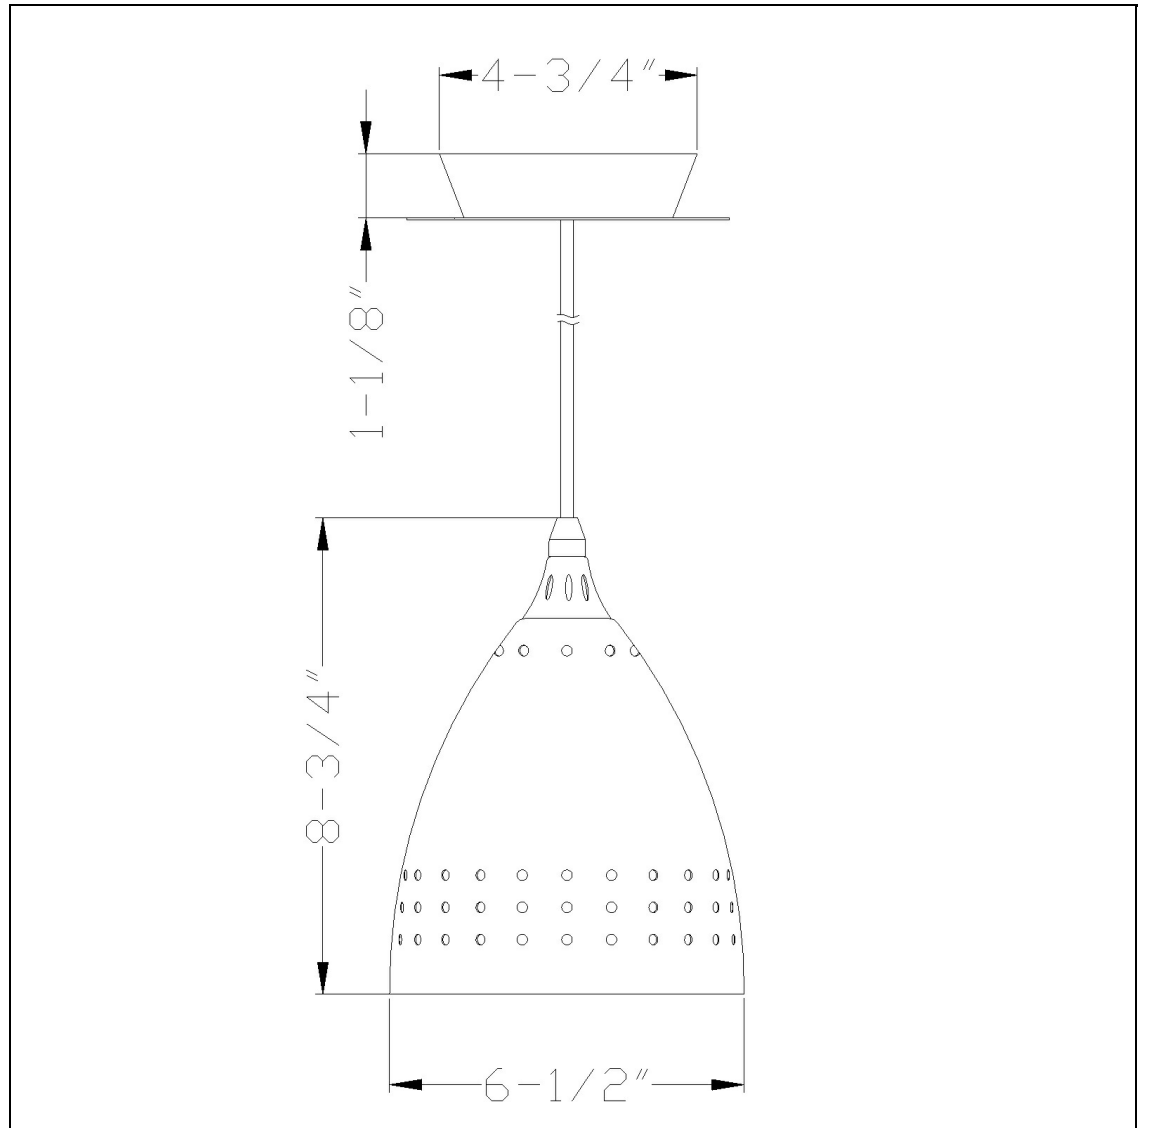

Product No. **UP-1007-6-ORB**

Description

120V, Medium Base (E26), 60W Max.  
Durable Metal Construction  
Ships in One Carton  
Canopy Included  
72" Inch Cord Length  
72" Inch Cord Length  
9.1" Tall Metal Pendant with Brushed Steel Finish

Technical Specifications

<b>UPC</b>	020193067284	<b>Carton 1 Dimensions</b>	15.00 x 14.30 x 20.90
<b>Wattage</b>	60W	<b>Carton 2 Dimensions</b>	0.00 x 0.00 x 20.90
<b>CRI</b>	N/A	<b>Package Dimensions</b>	L: 20.90 W: 14.30 H: 15.00
<b>Lumen</b>	N/A		
<b>Switch Type</b>	Hardwired		
<b>Bulb Base</b>	E26		
<b>Number of Lights</b>	1		
<b>Color</b>	Oil Rubbed Bronze		
<b>Base Color</b>	Oil Rubbed Bronze		