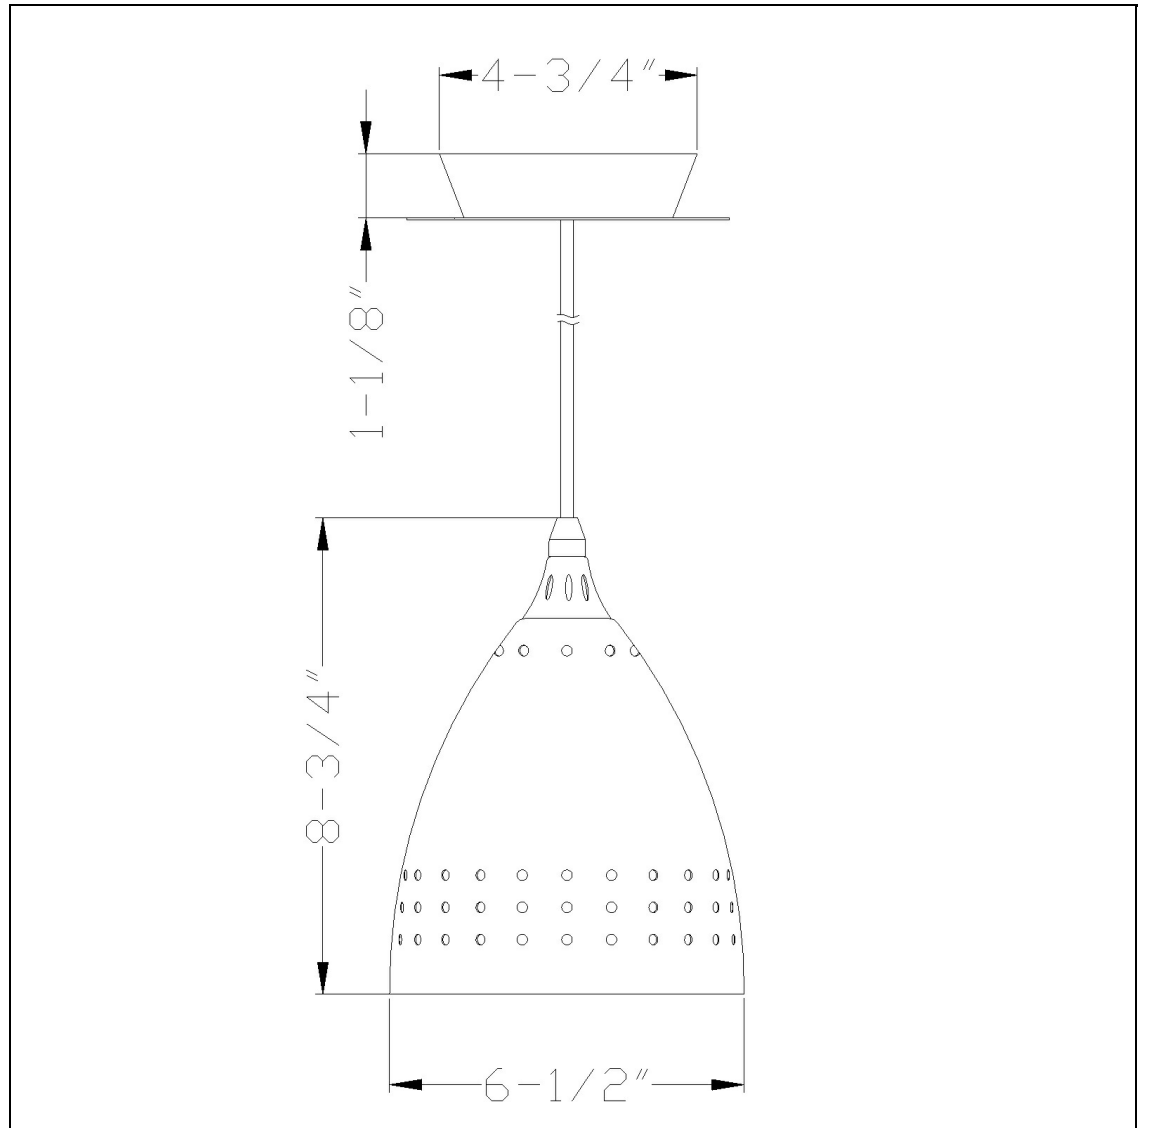

Product No. **UP-1007-6-RU**

Description

Uni Pack,120V,60W Max,E27
Durable Metal Construction
Ships in One Carton
Canopy Included
72" Inch Cord Length
72" Inch Cord Length
9.1" Tall Metal Pendant in Oil Rubbed Bronze

Technical Specifications

UPC	020193067284	Carton 1 Dimensions	15.00 x 14.30 x 20.90
Wattage	60W	Carton 2 Dimensions	0.00 x 0.00 x 20.90
CRI	N/A	Package Dimensions	L: 20.90 W: 14.30 H: 15.00
Lumen	N/A		
Switch Type	Hardwired		
Bulb Base	E26		
Number of Lights	1		
Color	Rust		
Base Color	Rust		