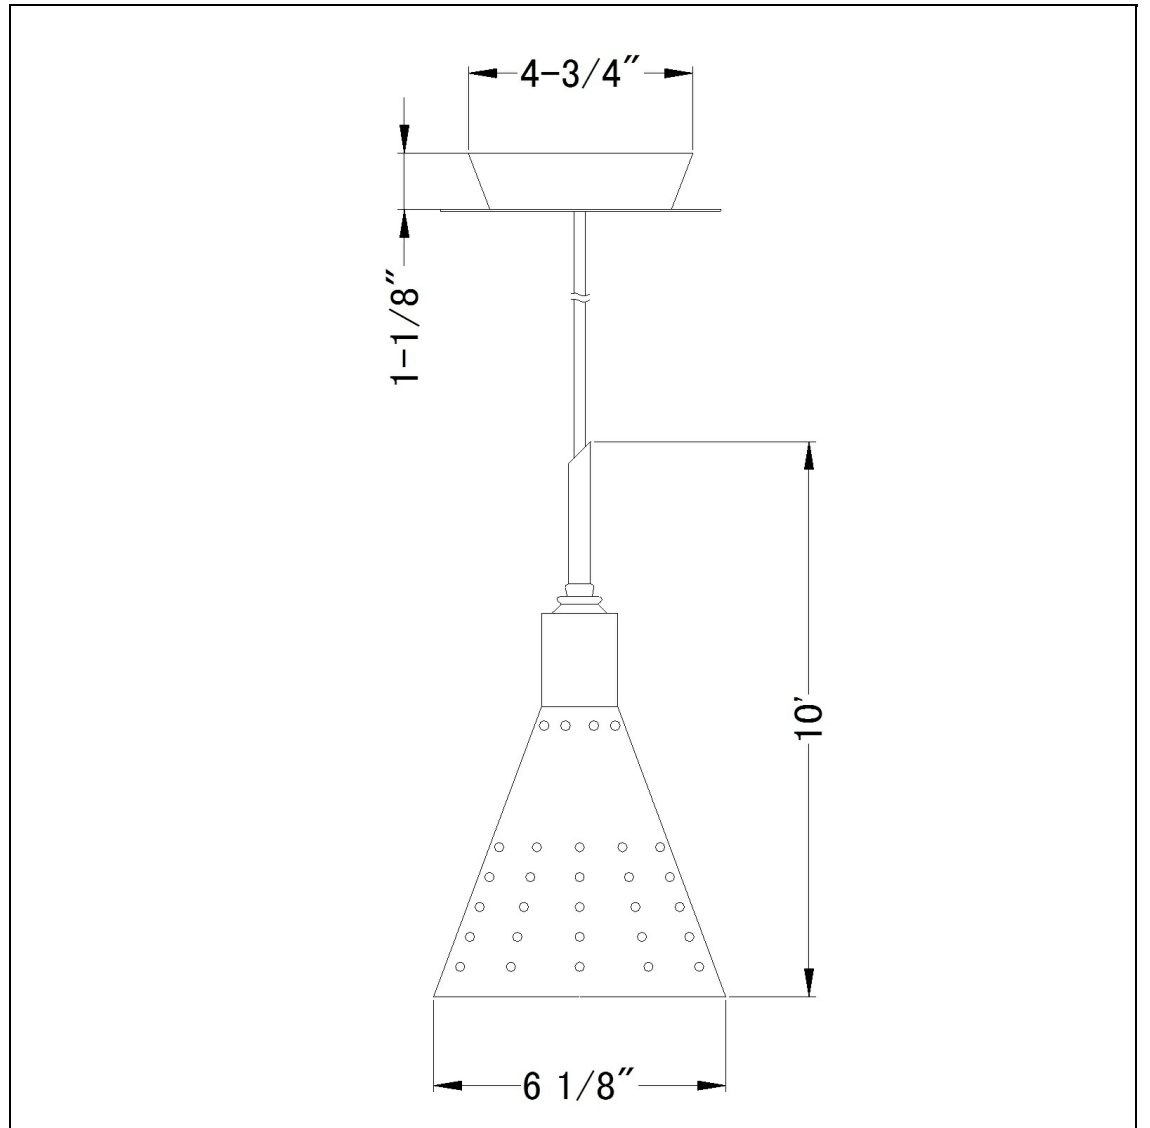

Product No. **UP-1011-6-ORB**

Description

Uni Pack,120V,60W Max,E27
Durable Metal Construction
Ships in One Carton
Canopy Included
72" Inch Cord Length
72" Inch Cord Length
9.8" Tall Metal Pendant with Brushed Steel Finish

Technical Specifications

UPC	020193067284	Carton 1 Dimensions	15.80 x 14.30 x 20.90
Wattage	60W	Carton 2 Dimensions	0.00 x 0.00 x 20.90
CRI	N/A	Package Dimensions	L: 20.90 W: 14.30 H: 15.80
Lumen	N/A		
Switch Type	Hardwired		
Bulb Base	E26		
Number of Lights	1		
Color	Oil Rubbed Bronze		
Base Color	Rust		