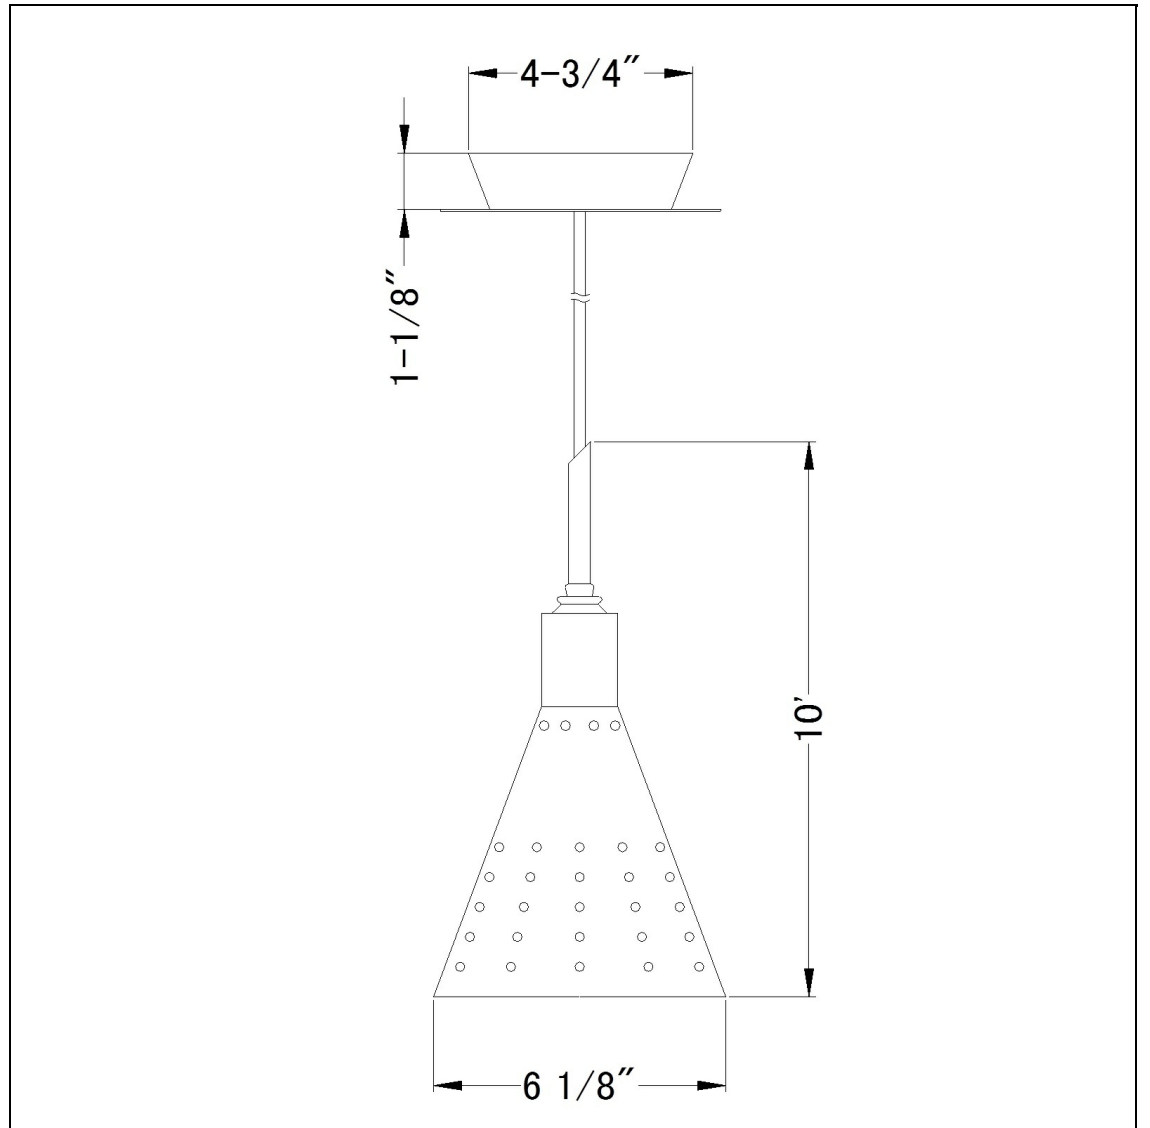

Product No. **UP-1011-6-RU**

Description

Uni Pack,120V,60W Max,E27  
Durable Metal Construction  
Ships in One Carton  
Canopy Included  
72" Inch Cord Length  
72" Inch Cord Length  
9.8" Tall Metal Pendant in Oil Rubbed Bronze

Technical Specifications

<b>UPC</b>	020193067284	<b>Carton 1 Dimensions</b>	15.80 x 14.30 x 20.90
<b>Wattage</b>	60W	<b>Carton 2 Dimensions</b>	0.00 x 0.00 x 20.90
<b>CRI</b>	N/A	<b>Package Dimensions</b>	L: 20.90 W: 14.30 H: 15.80
<b>Lumen</b>	N/A		
<b>Switch Type</b>	Hardwired		
<b>Bulb Base</b>	E26		
<b>Number of Lights</b>	1		
<b>Color</b>	Rust		
<b>Base Color</b>	Rust		