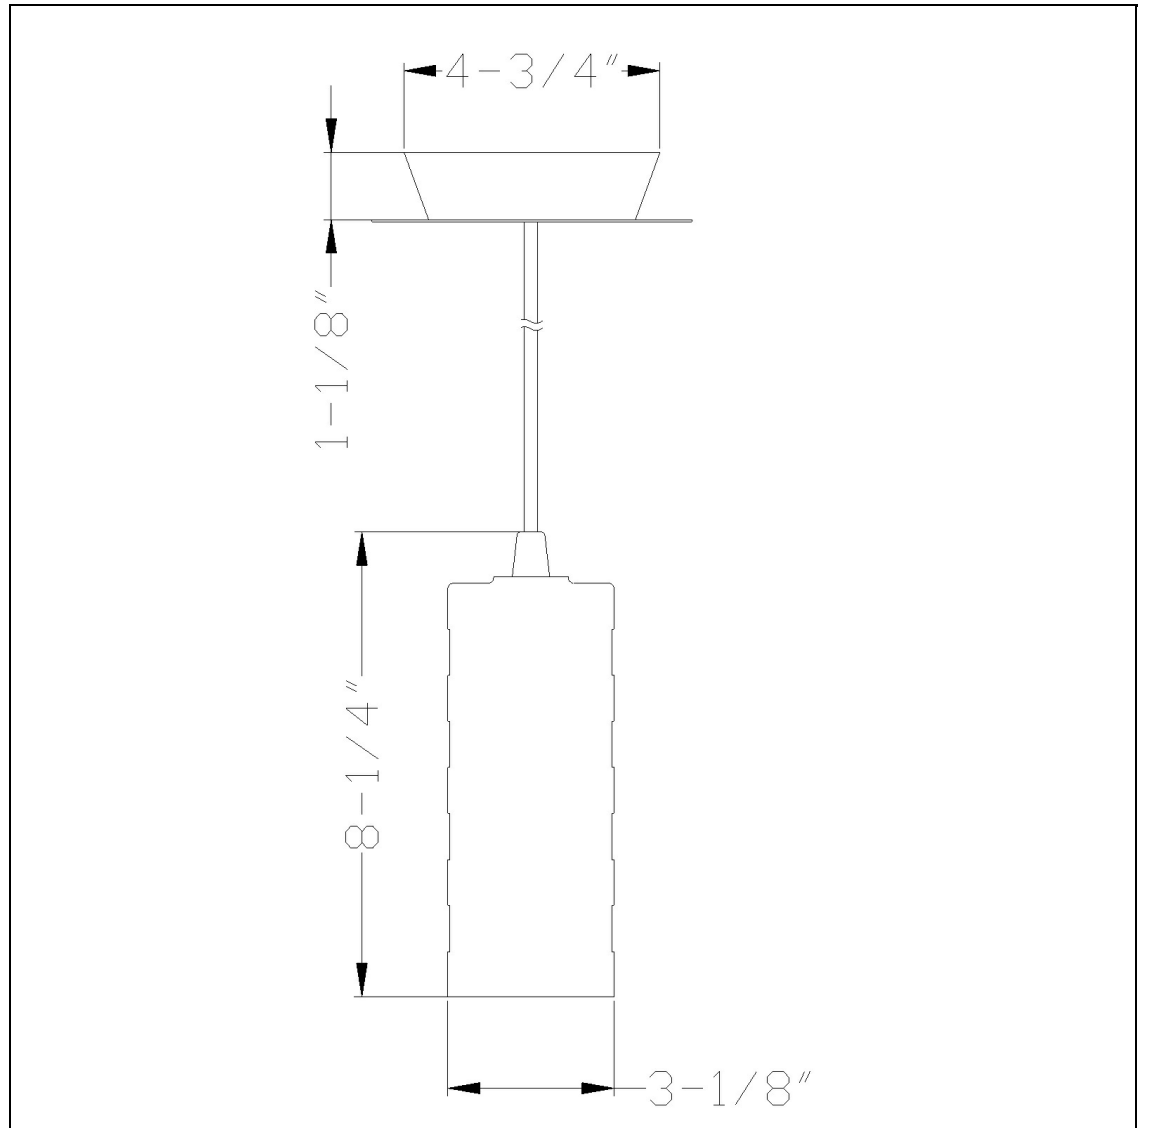

Product No. **UP-1018-6-BS**

Description

120V, Medium Base (E26), 60W Max.  
Durable Metal and Glass Construction  
Ships in One Carton  
Canopy Included  
72" Inch Cord Length  
72" Inch Cord Length  
7.9" Tall Metal Pendant in Rust

Technical Specifications

<b>UPC</b>	020193067284	<b>Carton 1 Dimensions</b>	15.90 x 13.00 x 19.40
<b>Wattage</b>	60W	<b>Carton 2 Dimensions</b>	0.00 x 0.00 x 19.40
<b>CRI</b>	N/A	<b>Package Dimensions</b>	L: 19.40 W: 13.00 H: 15.90
<b>Lumen</b>	N/A		
<b>Switch Type</b>	Hardwired		
<b>Bulb Base</b>	E26		
<b>Number of Lights</b>	1		
<b>Color</b>	Black And White		
<b>Base Color</b>	Brushed Steel		