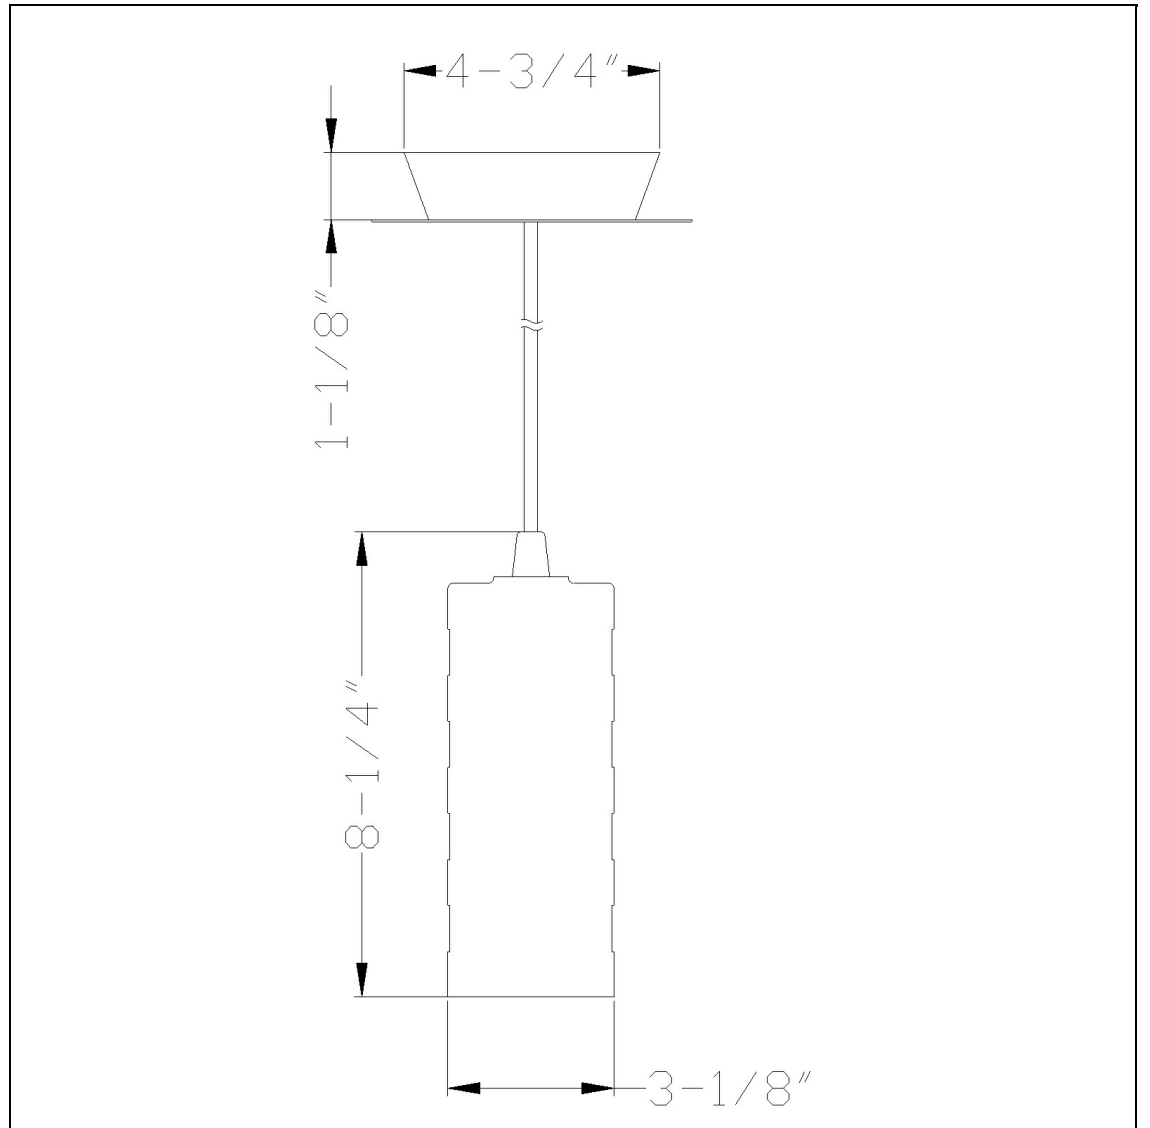

Product No. **UP-1018-6-BS**

Description

120V, Medium Base (E26), 60W Max.
Durable Metal and Glass Construction
Ships in One Carton
Canopy Included
72" Inch Cord Length
72" Inch Cord Length
7.9" Tall Metal Pendant in Rust

Technical Specifications

UPC	020193067284	Carton 1 Dimensions	15.90 x 13.00 x 19.40
Wattage	60W	Carton 2 Dimensions	0.00 x 0.00 x 19.40
CRI	N/A	Package Dimensions	L: 19.40 W: 13.00 H: 15.90
Lumen	N/A		
Switch Type	Hardwired		
Bulb Base	E26		
Number of Lights	1		
Color	Black And White		
Base Color	Brushed Steel		