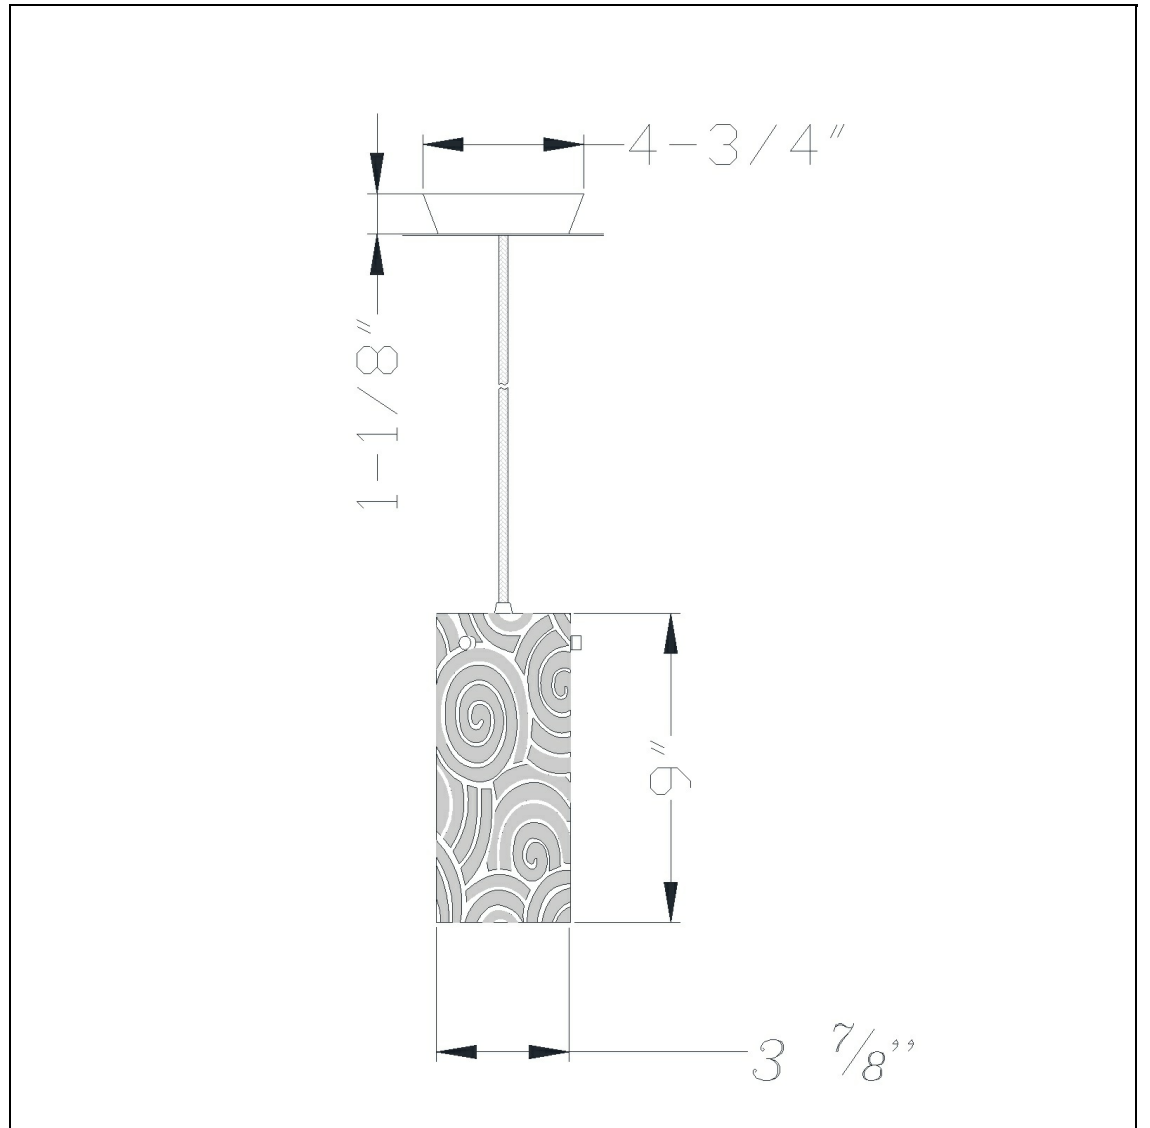

Product No. **UP-1019-6-BS**

Description

Uni Pack,120V,60W Max,E27  
Durable Metal and Glass Construction  
Ships in One Carton  
Canopy Included  
72" Inch Cord Length  
72" Inch Cord Length  
7.4" Tall Metal Pendant in Rust

Technical Specifications

<b>UPC</b>	020193067284	<b>Carton 1 Dimensions</b>	18.10 x 20.50 x 14.00
<b>Wattage</b>	60W	<b>Carton 2 Dimensions</b>	0.00 x 0.00 x 14.00
<b>CRI</b>	N/A	<b>Package Dimensions</b>	L: 14.00 W: 20.50 H: 18.10
<b>Lumen</b>	N/A		
<b>Switch Type</b>	Hardwired		
<b>Bulb Base</b>	E26		
<b>Number of Lights</b>	1		
<b>Color</b>	Smoke And Chrome		
<b>Base Color</b>	Brushed Steel		