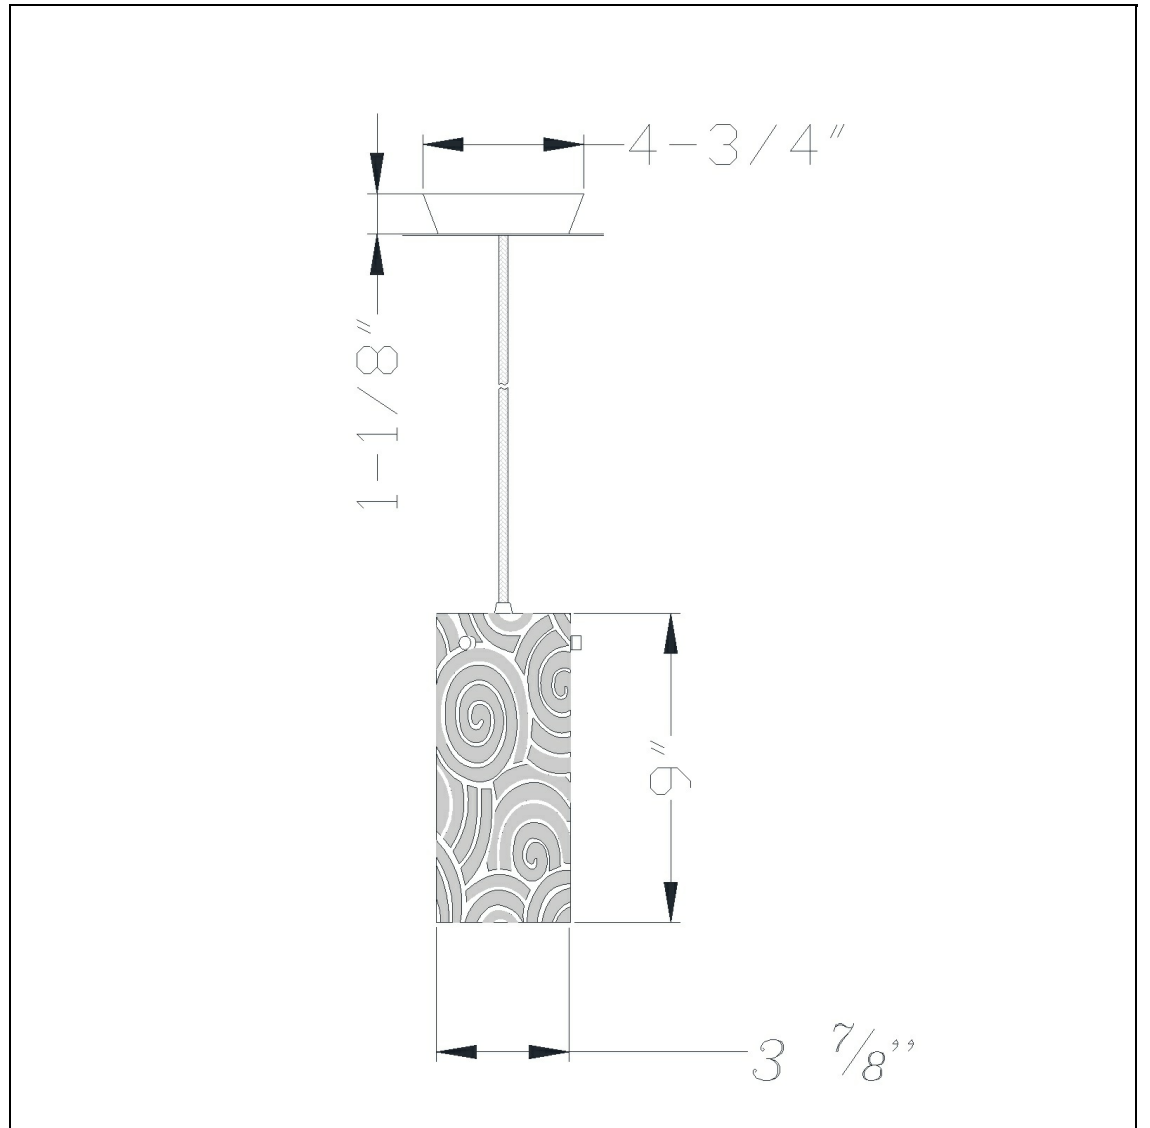

Product No. **UP-1019-6-BS**

Description

Uni Pack,120V,60W Max,E27
Durable Metal and Glass Construction
Ships in One Carton
Canopy Included
72" Inch Cord Length
72" Inch Cord Length
7.4" Tall Metal Pendant in Rust

Technical Specifications

UPC	020193067284	Carton 1 Dimensions	18.10 x 20.50 x 14.00
Wattage	60W	Carton 2 Dimensions	0.00 x 0.00 x 14.00
CRI	N/A	Package Dimensions	L: 14.00 W: 20.50 H: 18.10
Lumen	N/A		
Switch Type	Hardwired		
Bulb Base	E26		
Number of Lights	1		
Color	Smoke And Chrome		
Base Color	Brushed Steel		