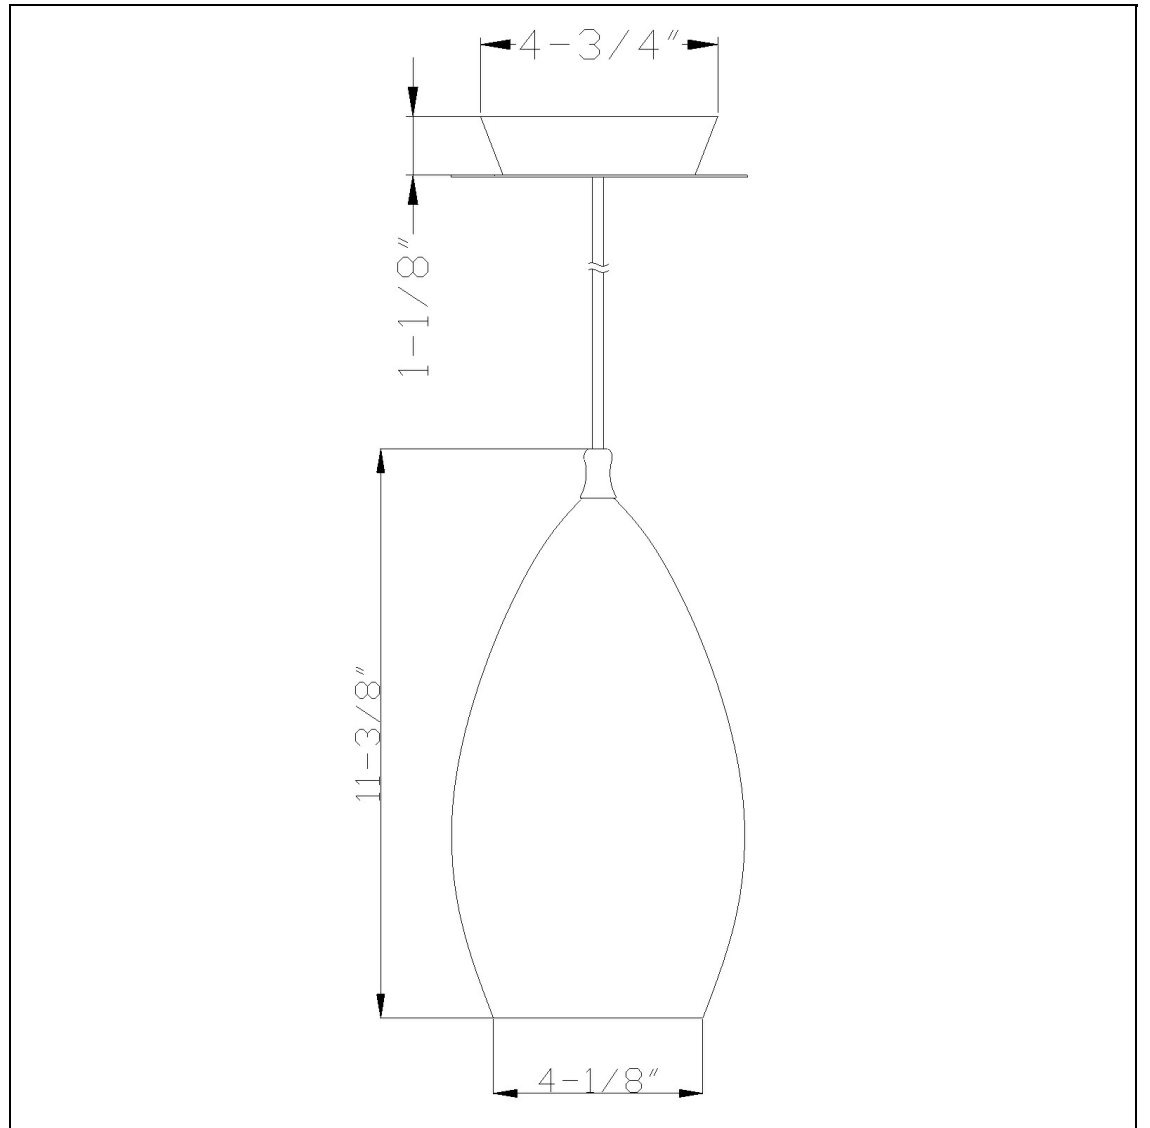

Product No. **UP-1026-6-DB**

Description

Uni Pack,120V,60W Max,E27  
Durable Metal and Glass Construction  
Ships in One Carton  
Canopy Included  
72" Inch Cord Length  
72" Inch Cord Length  
10.4" Tall Metal Pendant in Rust

Technical Specifications

<b>UPC</b>	020193067284	<b>Carton 1 Dimensions</b>	18.50 x 16.30 x 16.30
<b>Wattage</b>	60W	<b>Carton 2 Dimensions</b>	0.00 x 0.00 x 16.30
<b>CRI</b>	N/A	<b>Package Dimensions</b>	L: 16.30 W: 16.30 H: 18.50
<b>Lumen</b>	N/A		
<b>Switch Type</b>	Hardwired		
<b>Bulb Base</b>	E26		
<b>Number of Lights</b>	1		
<b>Color</b>	Light Amber Scale		
<b>Base Color</b>	Brushed Steel		