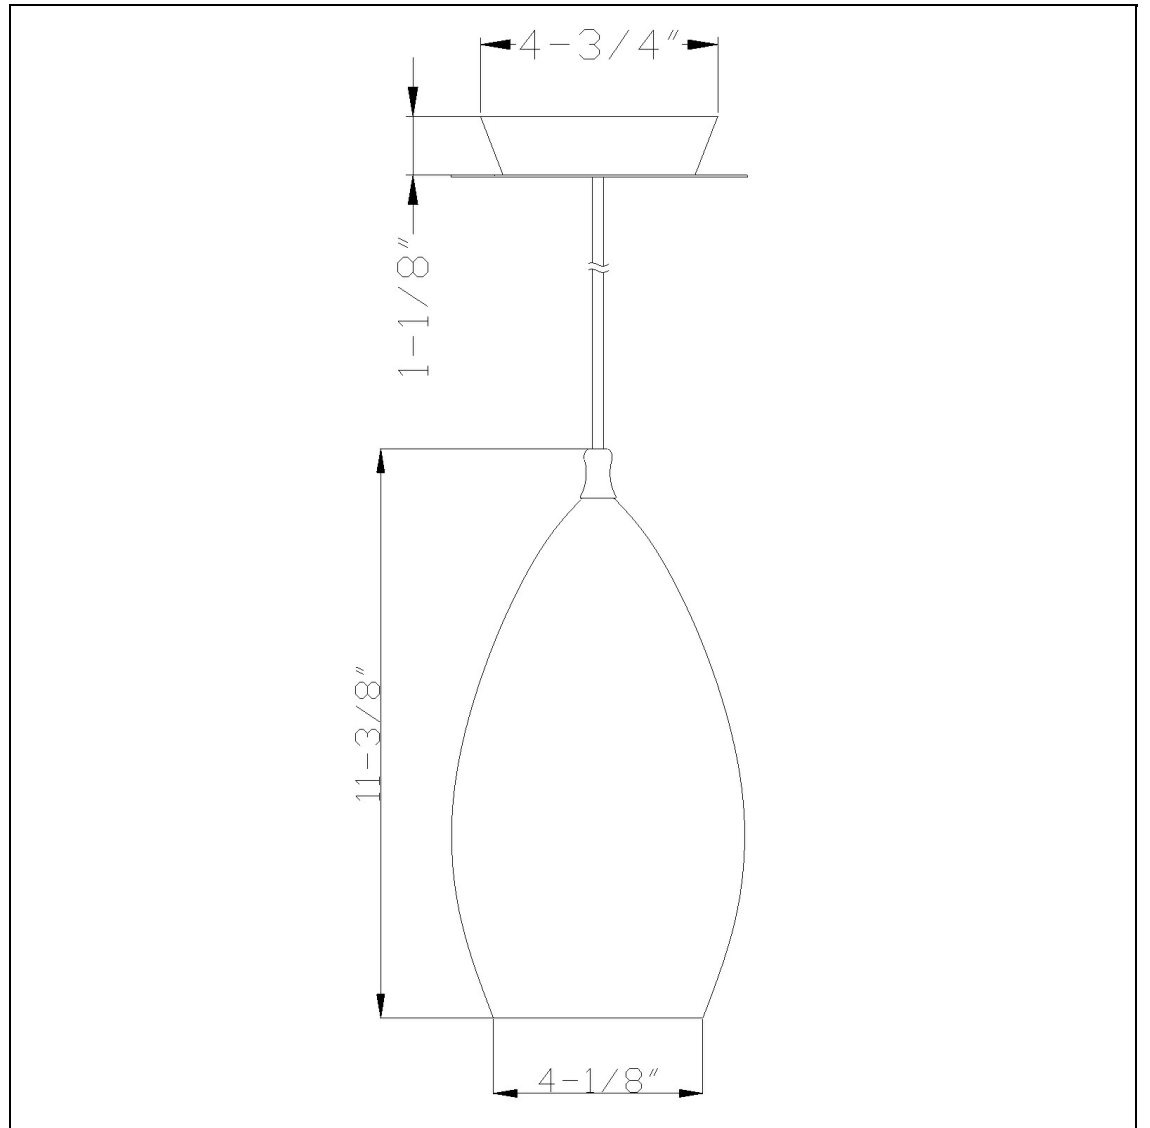

Product No. **UP-1026-6-DB**

Description

Uni Pack,120V,60W Max,E27
Durable Metal and Glass Construction
Ships in One Carton
Canopy Included
72" Inch Cord Length
72" Inch Cord Length
10.4" Tall Metal Pendant in Rust

Technical Specifications

UPC	020193067284	Carton 1 Dimensions	18.50 x 16.30 x 16.30
Wattage	60W	Carton 2 Dimensions	0.00 x 0.00 x 16.30
CRI	N/A	Package Dimensions	L: 16.30 W: 16.30 H: 18.50
Lumen	N/A		
Switch Type	Hardwired		
Bulb Base	E26		
Number of Lights	1		
Color	Light Amber Scale		
Base Color	Brushed Steel		