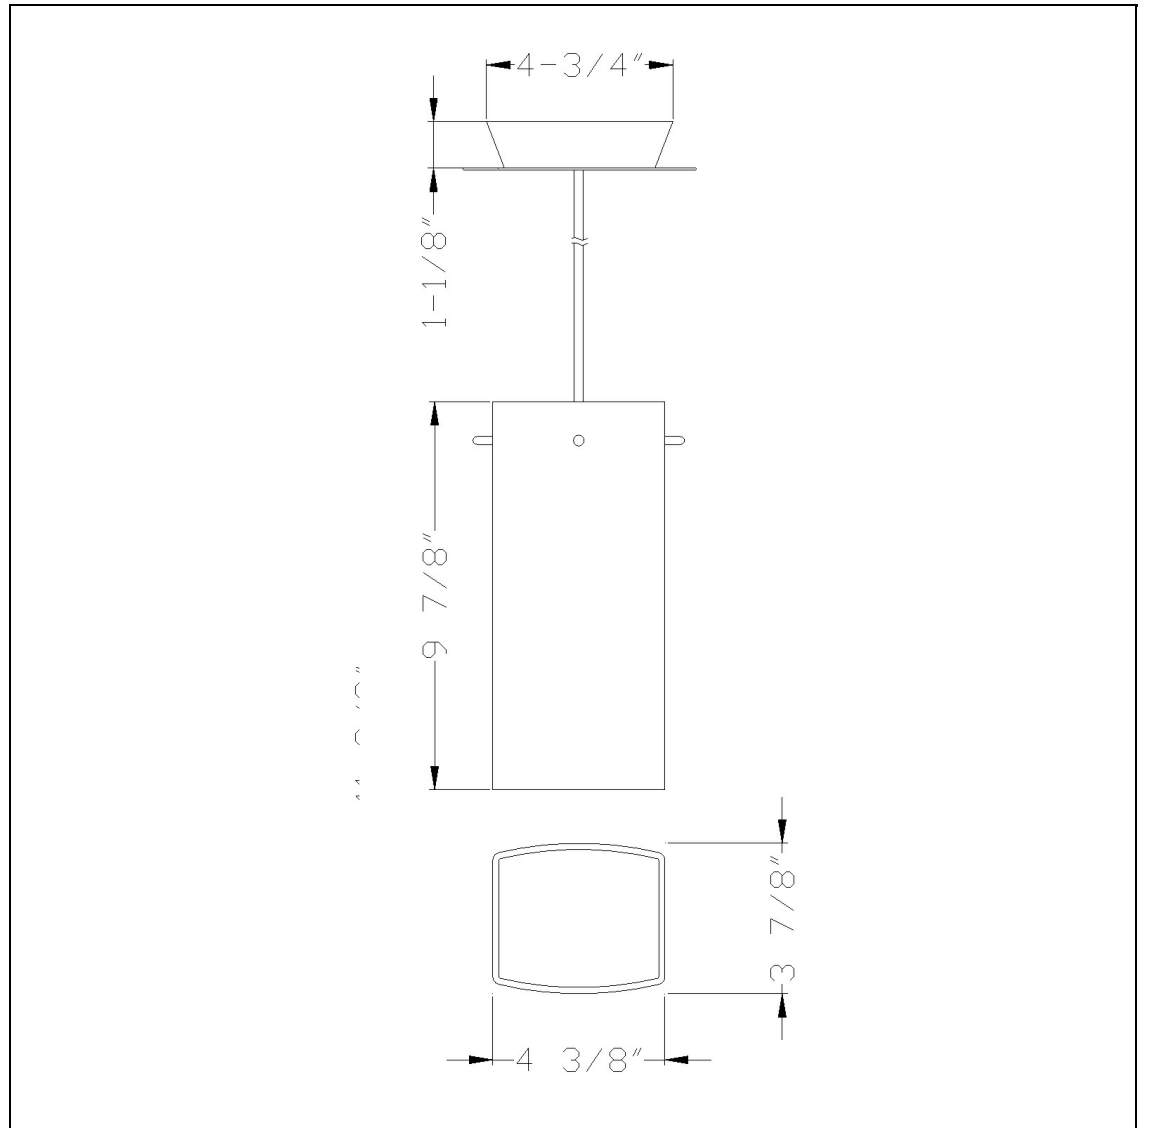

Product No. **UP-1029-6-BS**

Description

Uni Pack,120V,60W Max,E27  
Durable Metal and Glass Construction  
Ships in One Carton  
Canopy Included  
72" Inch Cord Length  
72" Inch Cord Length  
10.4" Tall Metal Pendant in Rust

Technical Specifications

<b>UPC</b>	020193067284	<b>Carton 1 Dimensions</b>	20.60 x 13.90 x 20.40
<b>Wattage</b>	60W	<b>Carton 2 Dimensions</b>	0.00 x 0.00 x 20.40
<b>CRI</b>	N/A	<b>Package Dimensions</b>	L: 20.40 W: 13.90 H: 20.60
<b>Lumen</b>	N/A		
<b>Switch Type</b>	Hardwired		
<b>Bulb Base</b>	E26		
<b>Number of Lights</b>	1		
<b>Color</b>	Seashell		
<b>Base Color</b>	Brushed Steel		