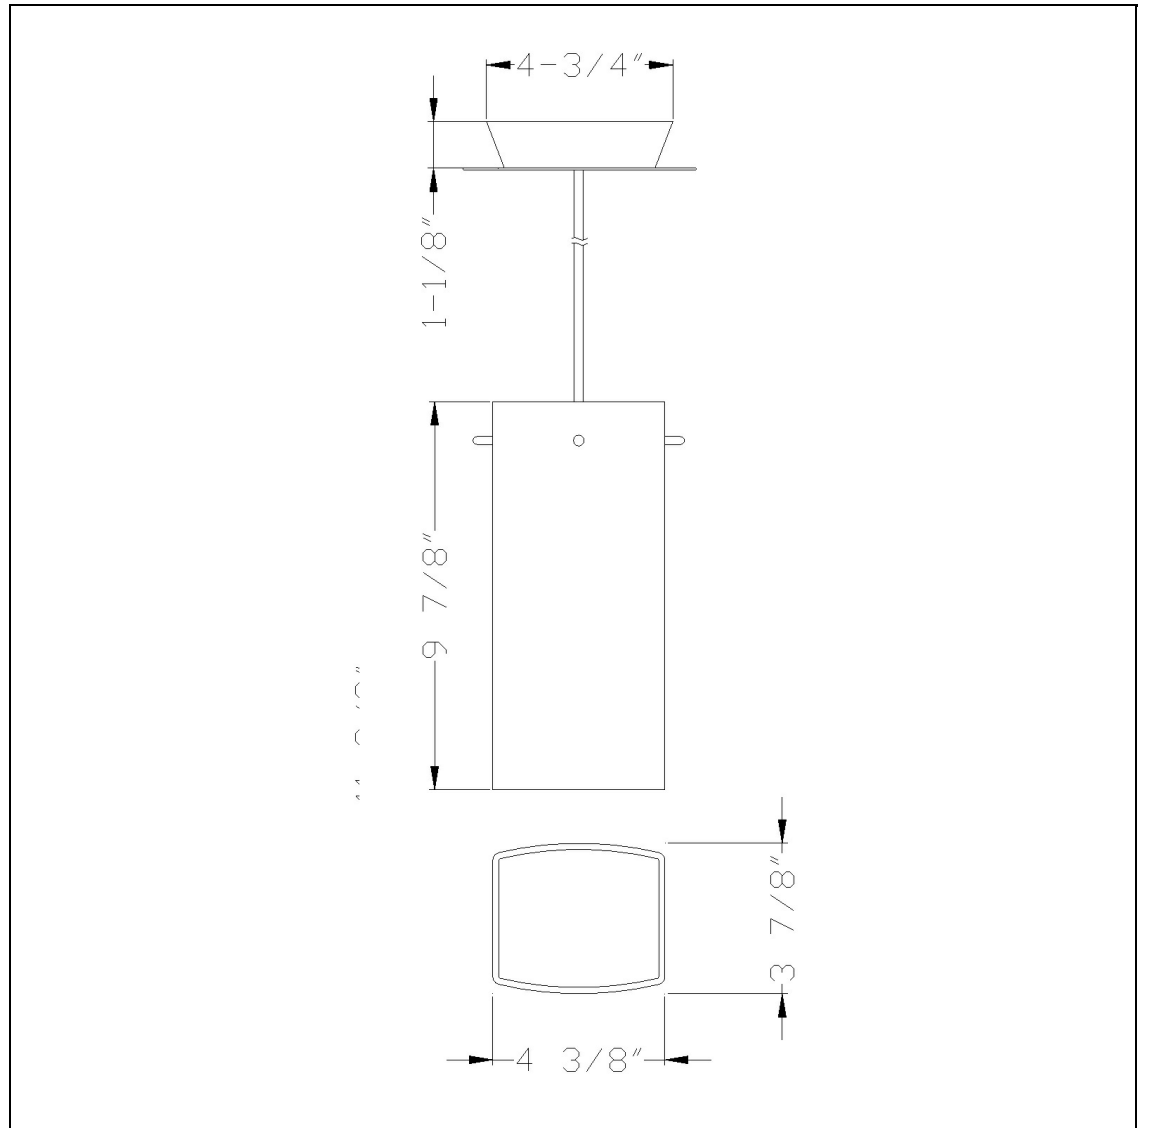

Product No. **UP-1029-6-BS**

Description

Uni Pack,120V,60W Max,E27
Durable Metal and Glass Construction
Ships in One Carton
Canopy Included
72" Inch Cord Length
72" Inch Cord Length
10.4" Tall Metal Pendant in Rust

Technical Specifications

UPC	020193067284	Carton 1 Dimensions	20.60 x 13.90 x 20.40
Wattage	60W	Carton 2 Dimensions	0.00 x 0.00 x 20.40
CRI	N/A	Package Dimensions	L: 20.40 W: 13.90 H: 20.60
Lumen	N/A		
Switch Type	Hardwired		
Bulb Base	E26		
Number of Lights	1		
Color	Seashell		
Base Color	Brushed Steel		