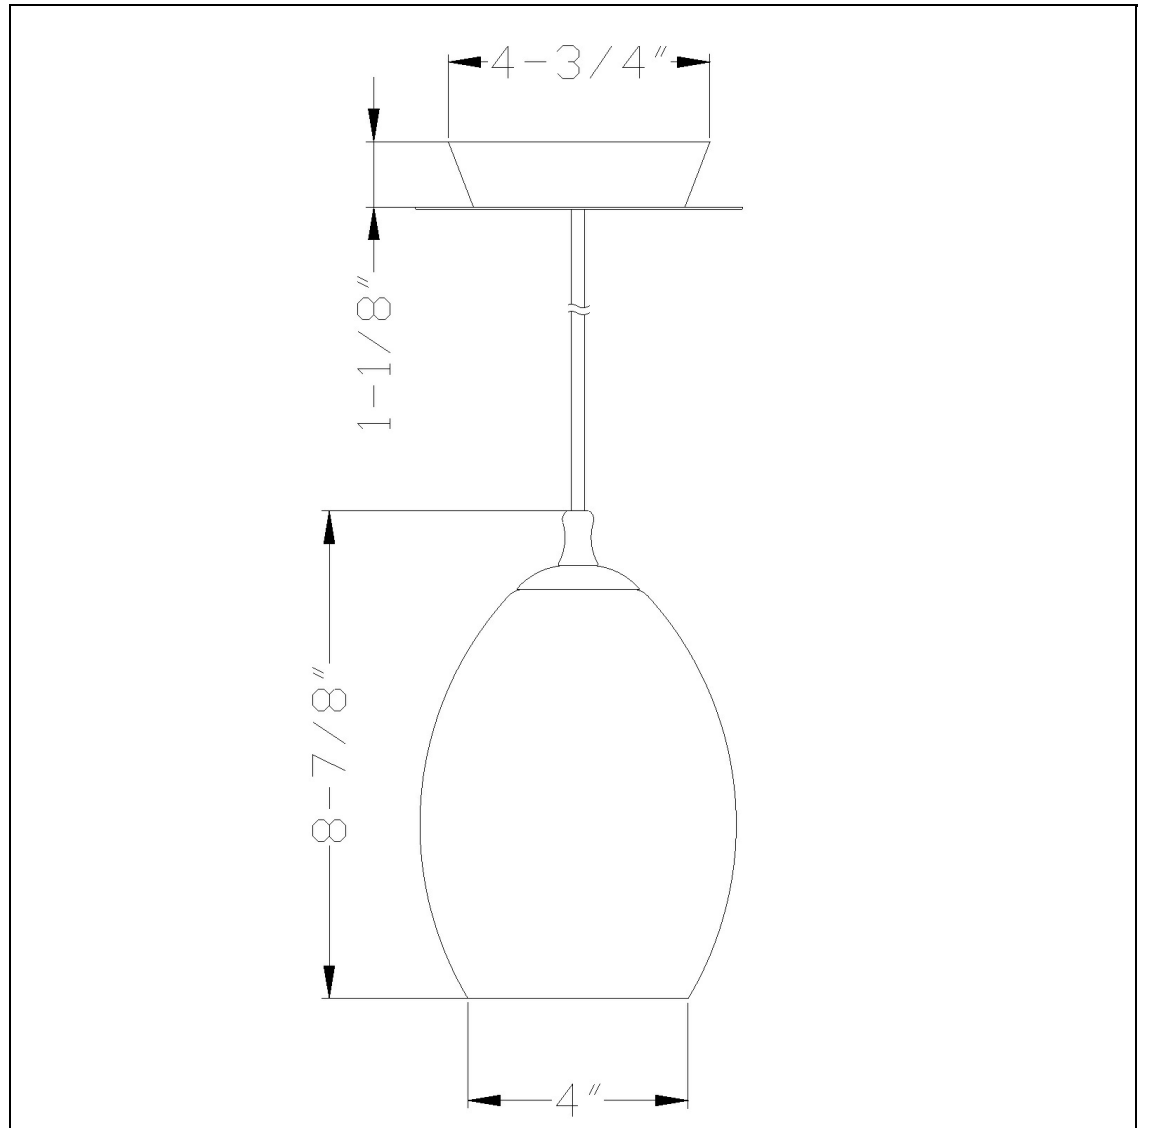

Product No. **UP-1037-6-RU**

Description

Uni Pack,120V,60W Max,E27  
Durable Metal and Glass Construction  
Ships in One Carton  
Canopy Included  
72" Inch Cord Length  
72" Inch Cord Length  
7.6" Tall Glass Pendant with Rust Finish Cord

Technical Specifications

<b>UPC</b>	020193067284
<b>Wattage</b>	60W
<b>CRI</b>	N/A
<b>Lumen</b>	N/A
<b>Switch Type</b>	Hardwired
<b>Bulb Base</b>	E26
<b>Number of Lights</b>	1
<b>Color</b>	Amber Swirl
<b>Base Color</b>	Rust

<b>Carton 1 Dimensions</b>	16.10 x 16.10 x 16.10
<b>Carton 2 Dimensions</b>	0.00 x 0.00 x 16.10
<b>Package Dimensions</b>	L: 16.10 W: 16.10 H: 16.10