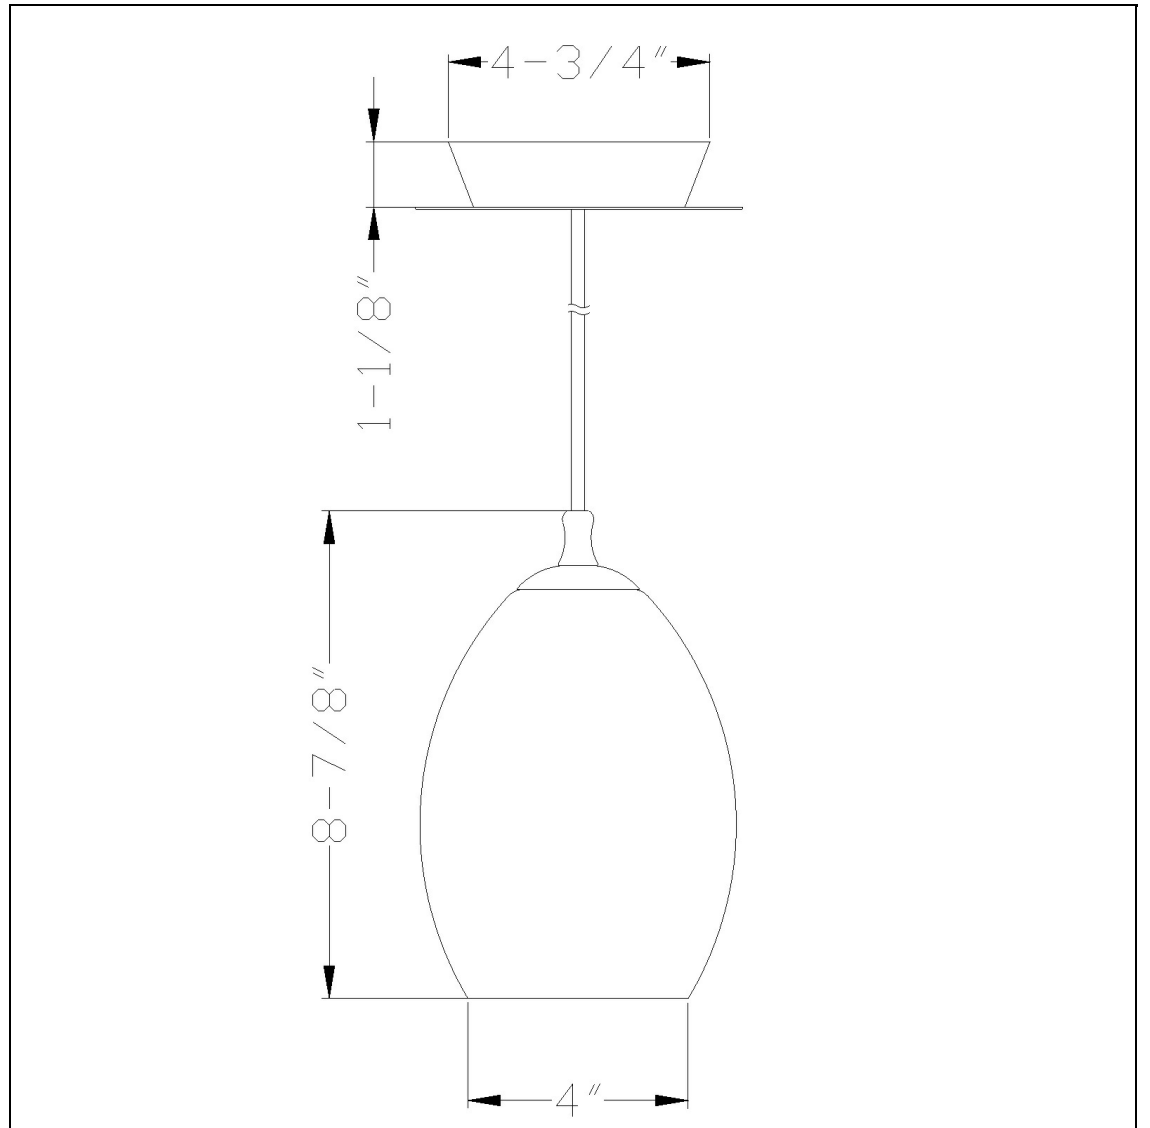

Product No. **UP-1037-6-RU**

Description

Uni Pack,120V,60W Max,E27
Durable Metal and Glass Construction
Ships in One Carton
Canopy Included
72" Inch Cord Length
72" Inch Cord Length
7.6" Tall Glass Pendant with Rust Finish Cord

Technical Specifications

| | |
|-------------------------|--------------|
| UPC | 020193067284 |
| Wattage | 60W |
| CRI | N/A |
| Lumen | N/A |
| Switch Type | Hardwired |
| Bulb Base | E26 |
| Number of Lights | 1 |
| Color | Amber Swirl |
| Base Color | Rust |

| | |
|----------------------------|----------------------------|
| Carton 1 Dimensions | 16.10 x 16.10 x 16.10 |
| Carton 2 Dimensions | 0.00 x 0.00 x 16.10 |
| Package Dimensions | L: 16.10 W: 16.10 H: 16.10 |