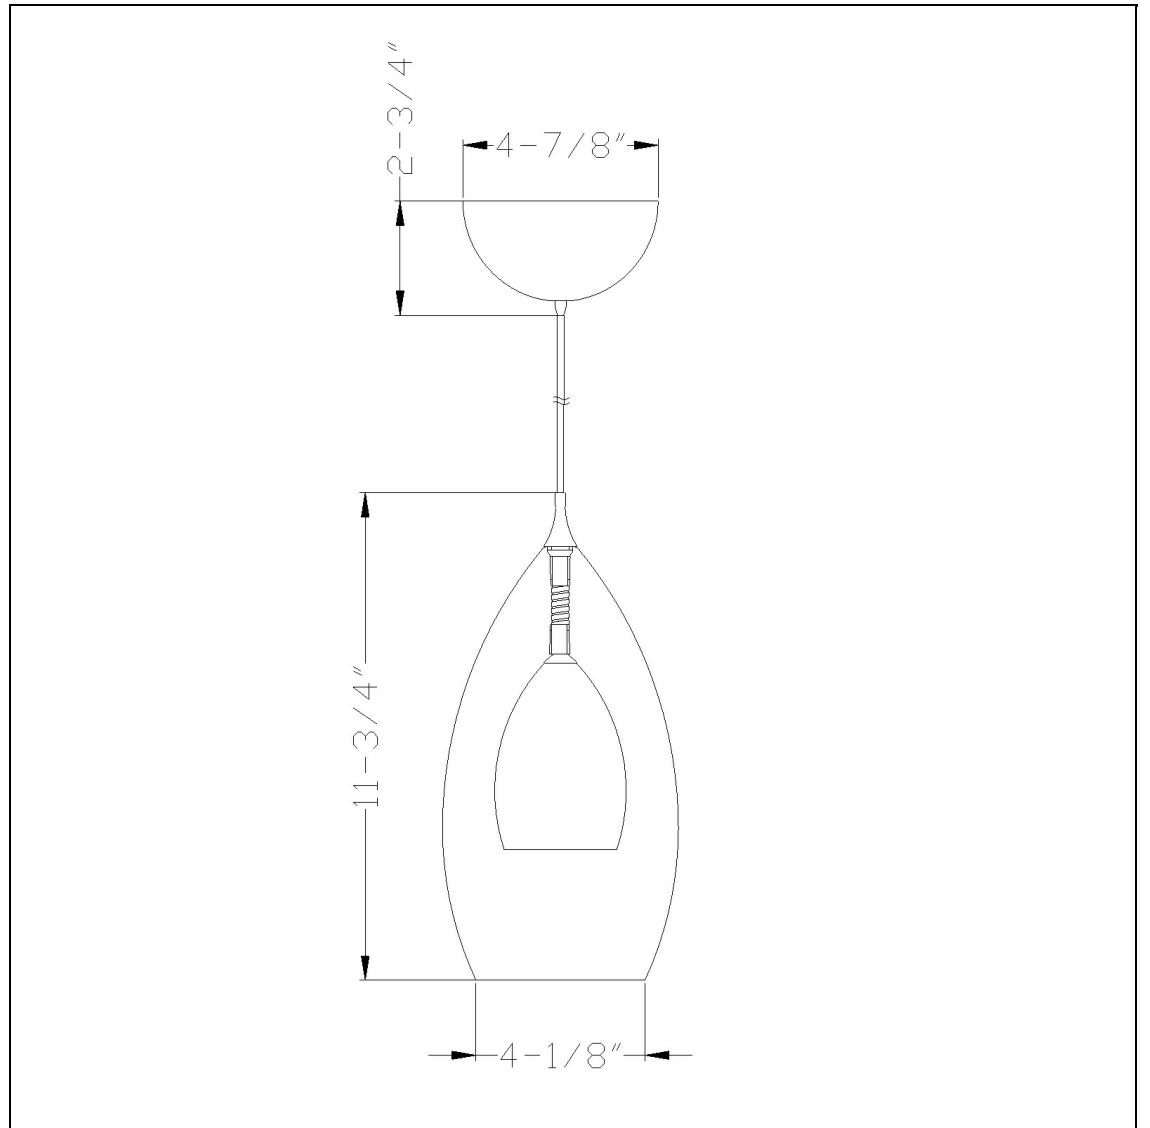

Product No. **UP-1048-6-RU**

Description

Jc-Type, 12V, G6.35, 35W Max.  
Ships in One Carton  
Canopy Included  
72" Inch Cord Length  
72" Inch Cord Length  
8.8" Tall Glass and Metal Pendant with  
Brushed Steel Cord

Technical Specifications

<b>UPC</b>	020193067284	<b>Carton 1 Dimensions</b>	20.60 x 13.90 x 20.40
<b>Wattage</b>	35W	<b>Carton 2 Dimensions</b>	0.00 x 0.00 x 20.40
<b>CRI</b>	N/A	<b>Package Dimensions</b>	L: 20.40 W: 13.90 H: 20.60
<b>Lumen</b>	N/A		
<b>Switch Type</b>	Hardwired		
<b>Bulb Base</b>	JC -G6.35		
<b>Number of Lights</b>	1		
<b>Color</b>	Amber Swirl		
<b>Base Color</b>	Rust		