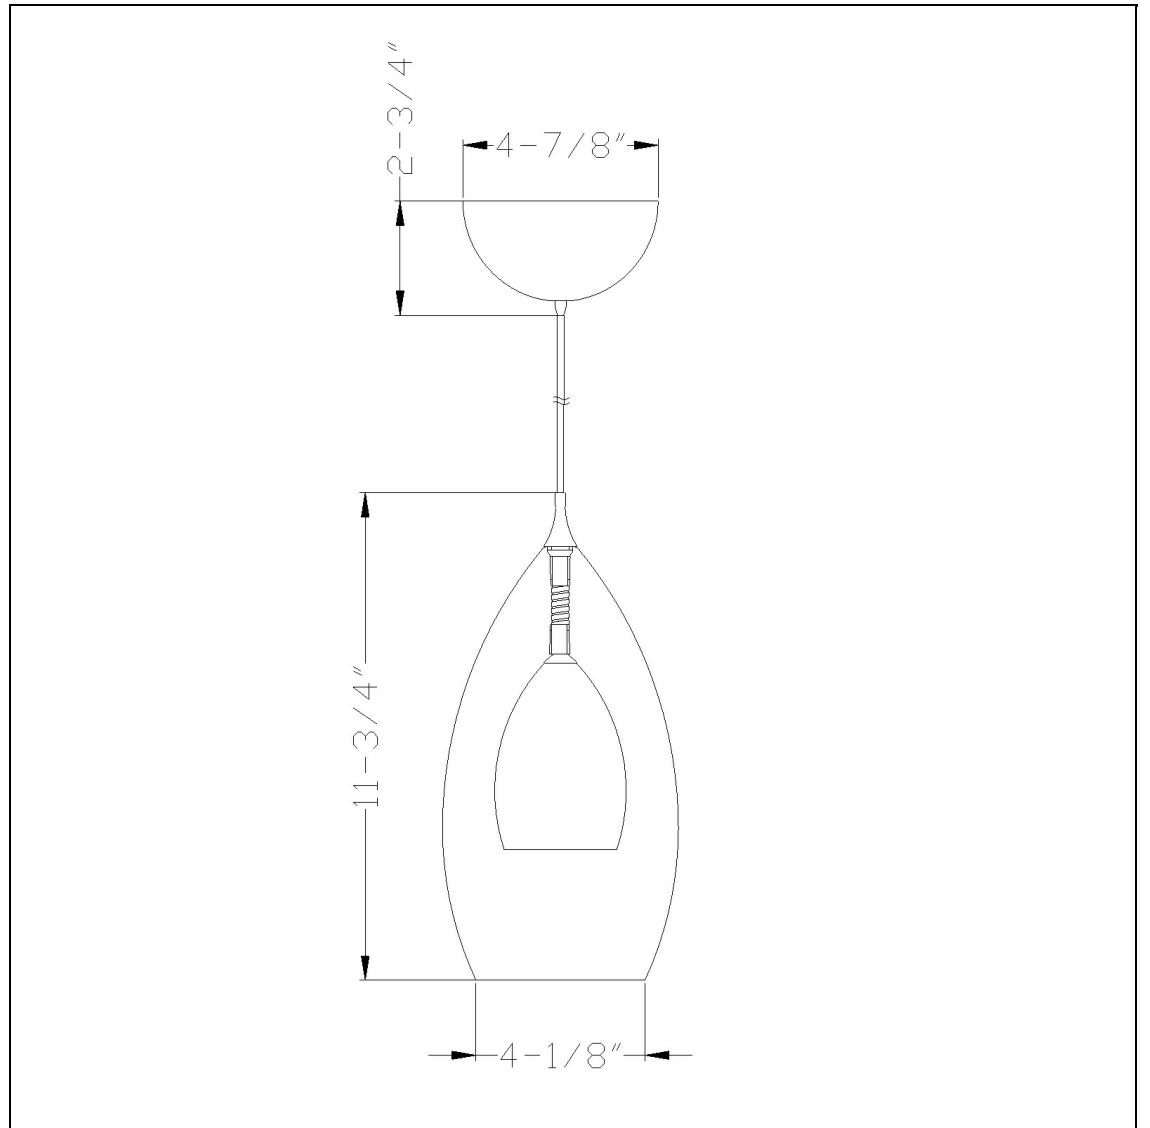

Product No. **UP-1048-6-RU**

Description

Jc-Type, 12V, G6.35, 35W Max.
Ships in One Carton
Canopy Included
72" Inch Cord Length
72" Inch Cord Length
8.8" Tall Glass and Metal Pendant with
Brushed Steel Cord

Technical Specifications

UPC	020193067284	Carton 1 Dimensions	20.60 x 13.90 x 20.40
Wattage	35W	Carton 2 Dimensions	0.00 x 0.00 x 20.40
CRI	N/A	Package Dimensions	L: 20.40 W: 13.90 H: 20.60
Lumen	N/A		
Switch Type	Hardwired		
Bulb Base	JC -G6.35		
Number of Lights	1		
Color	Amber Swirl		
Base Color	Rust		