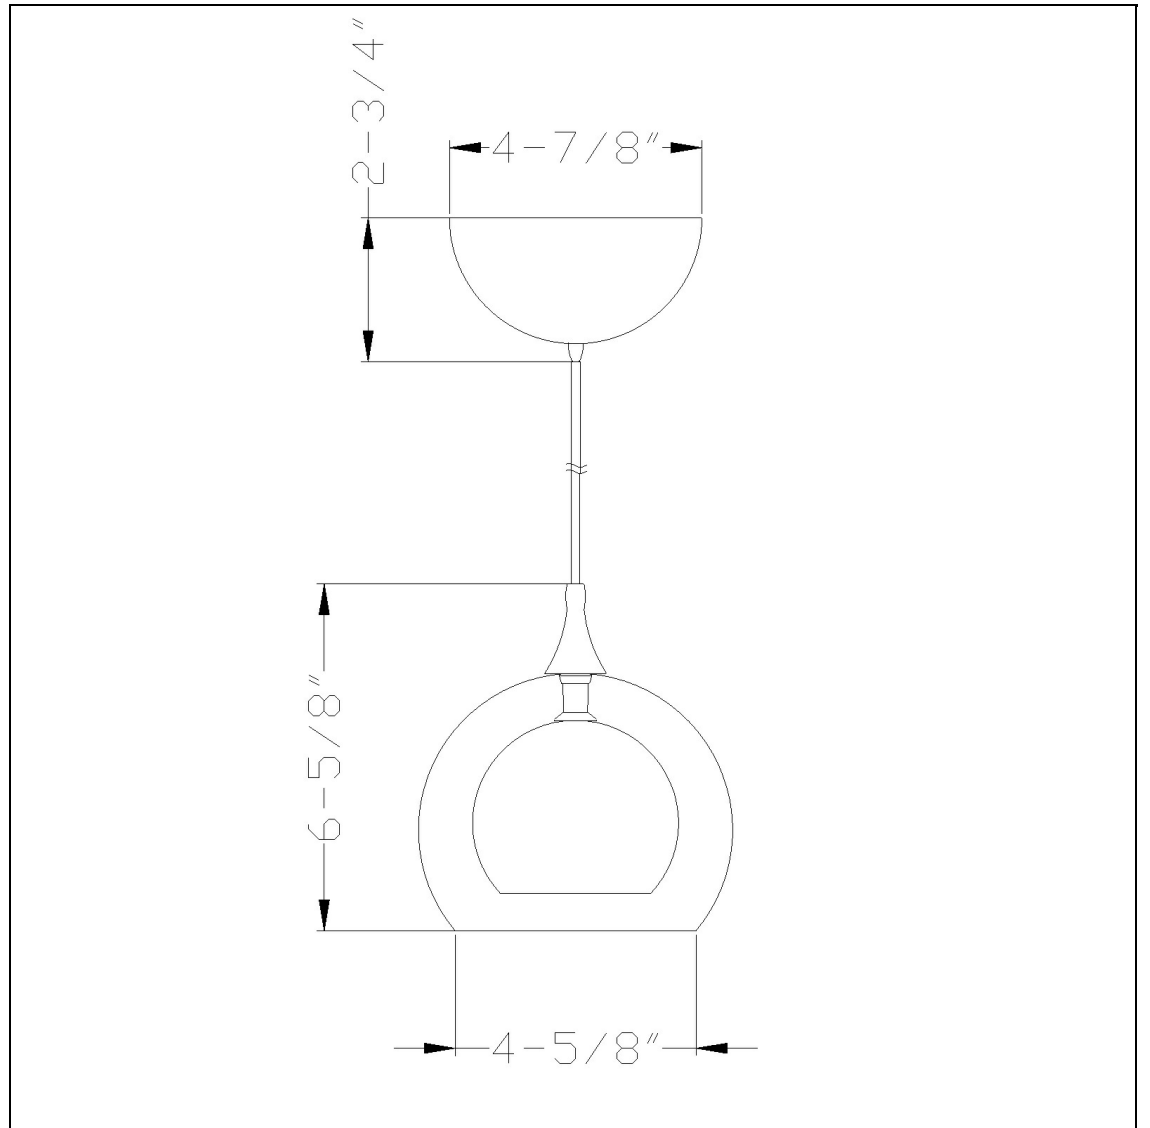

Product No. **UP-1050-6-RU**

Description

Jc-Type, 12V, G6.35, 35W Max.
Durable Metal and Glass Construction
Ships in One Carton
Canopy Included
72" Inch Cord Length
72" Inch Cord Length
8.8" Tall Glass and Metal Pendant with Rust Cord

Technical Specifications

UPC	020193067284
Wattage	35W
CRI	N/A
Lumen	N/A
Switch Type	Hardwired
Bulb Base	JC -G6.35
Number of Lights	1
Color	Amber Swirl
Base Color	Rust

Carton 1 Dimensions	16.90 x 16.30 x 24.00
Carton 2 Dimensions	0.00 x 0.00 x 24.00
Package Dimensions	L: 24.00 W: 16.30 H: 16.90