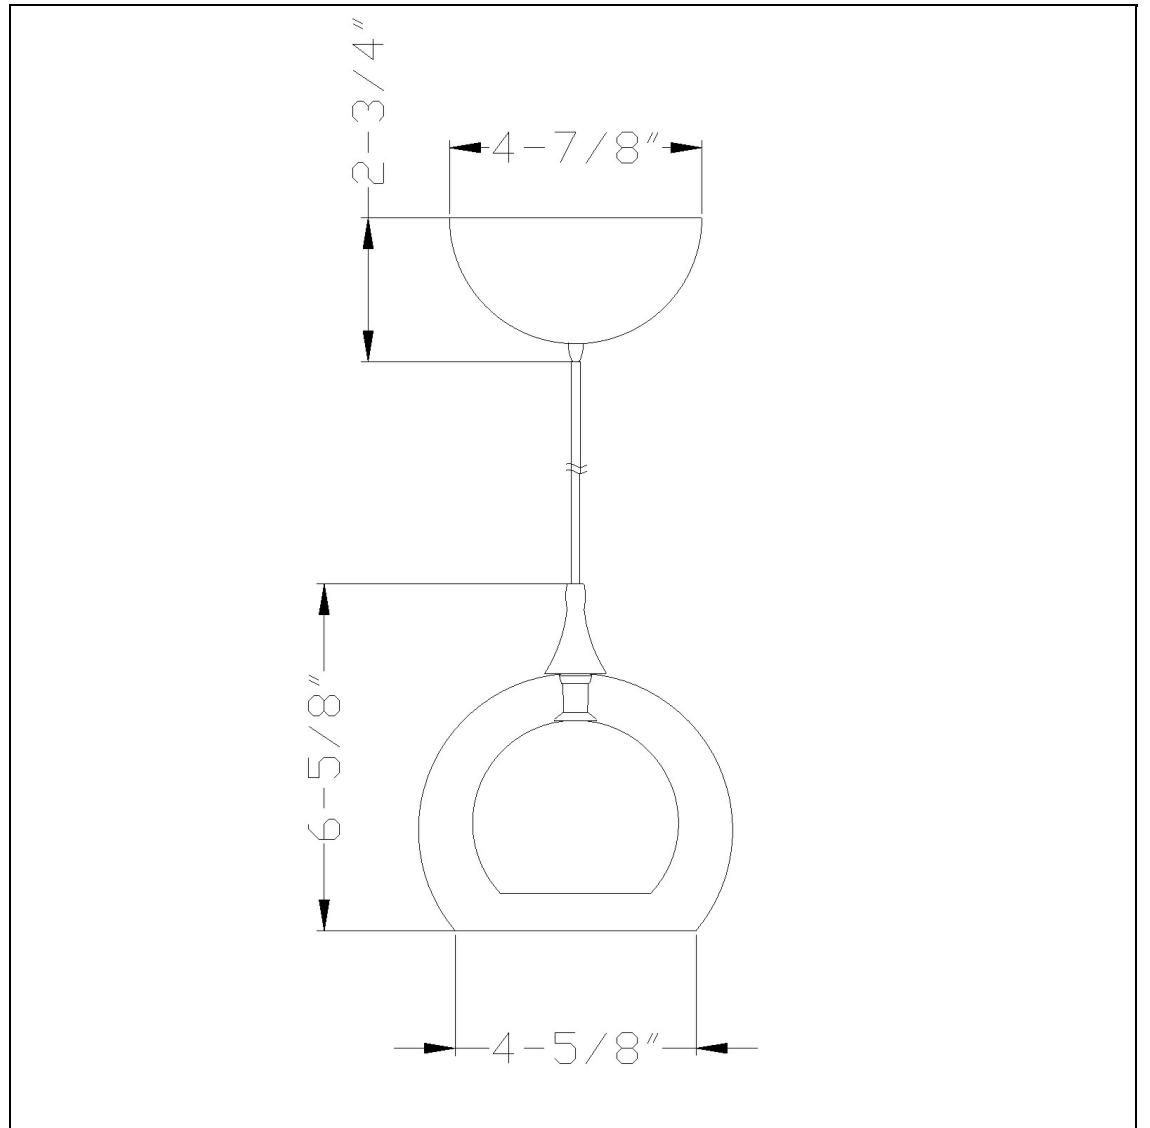

Product No. **UP-1050-6-RU**

Description

Jc-Type, 12V, G6.35, 35W Max.
Durable Metal and Glass Construction
Ships in One Carton
Canopy Included
72" Inch Cord Length
72" Inch Cord Length
8.8" Tall Glass and Metal Pendant with Rust Cord

Technical Specifications

UPC	020193067284	Carton 1 Dimensions	16.90 x 16.30 x 24.00
Wattage	35W	Carton 2 Dimensions	0.00 x 0.00 x 24.00
CRI	N/A	Package Dimensions	L: 24.00 W: 16.30 H: 16.90
Lumen	N/A		
Switch Type	Hardwired		
Bulb Base	JC -G6.35		
Number of Lights	1		
Color	Amber Swirl		
Base Color	Rust		