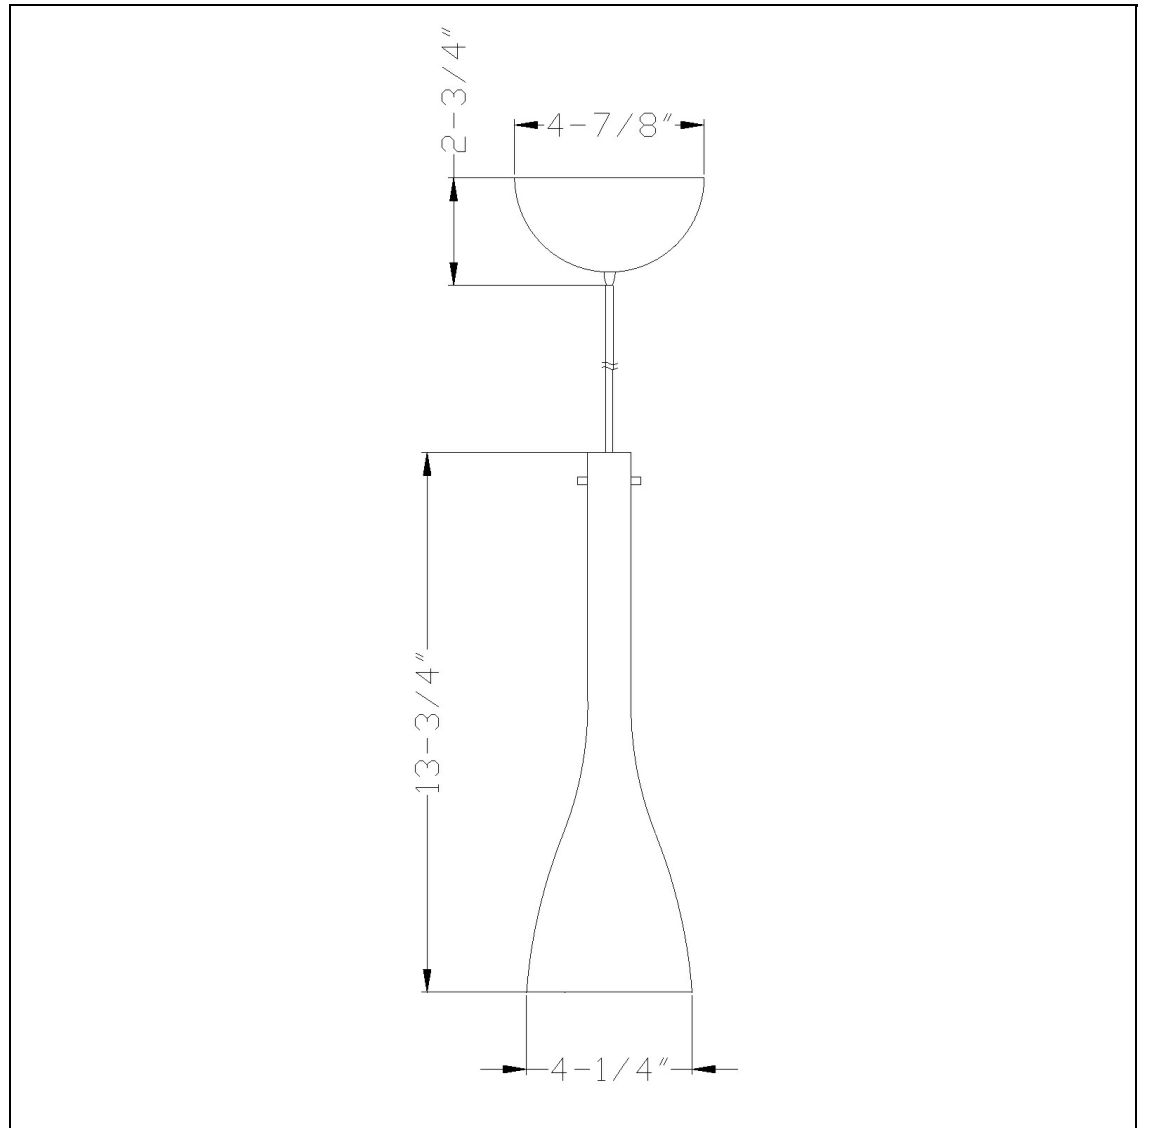

Product No. **UP-1055-6-DB**

Description

Jc-Type, 12V, G6.35, 35W Max.  
Durable Metal and Glass Construction  
Ships in One Carton  
Canopy Included  
72" Inch Cord Length  
72" Inch Cord Length  
7.9" Tall Glass and Metal Pendant with  
Brushed Steel

Technical Specifications

<b>UPC</b>	020193067284
<b>Wattage</b>	35W
<b>CRI</b>	N/A
<b>Lumen</b>	N/A
<b>Switch Type</b>	Hardwired
<b>Bulb Base</b>	JC -G6.35
<b>Number of Lights</b>	1
<b>Color</b>	Amber
<b>Base Color</b>	Dark Bronze

<b>Carton 1 Dimensions</b>	22.30 x 13.80 x 13.80
<b>Carton 2 Dimensions</b>	0.00 x 0.00 x 13.80
<b>Package Dimensions</b>	L: 13.80 W: 13.80 H: 22.30