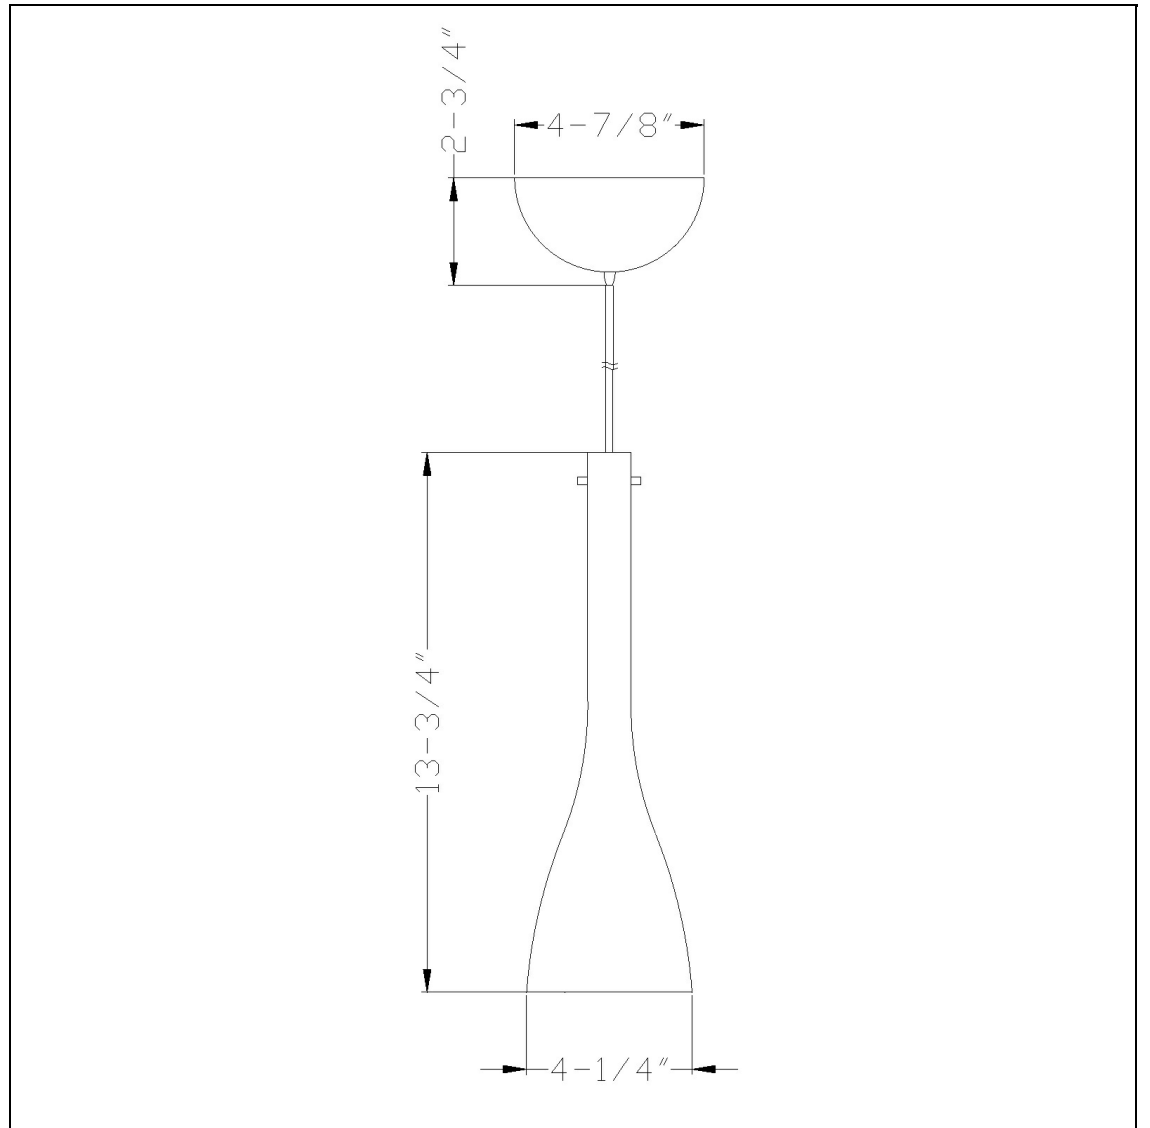

Product No. **UP-1056-6-BS**

Description

Uni-Pack  
Durable Metal and Glass Construction  
Ships in One Carton  
Canopy Included  
72" Inch Cord Length  
72" Inch Cord Length  
13.8" Tall Glass and Metal Pendant with Dark  
Bronze Cord

Technical Specifications

<b>UPC</b>	020193067284
<b>Wattage</b>	35W
<b>CRI</b>	N/A
<b>Lumen</b>	N/A
<b>Switch Type</b>	Hardwired
<b>Bulb Base</b>	JC -G6.35
<b>Number of Lights</b>	1
<b>Color</b>	Brushed Steel
<b>Base Color</b>	Brushed Steel

<b>Carton 1 Dimensions</b>	22.30 x 13.80 x 13.80
<b>Carton 2 Dimensions</b>	0.00 x 0.00 x 13.80
<b>Package Dimensions</b>	L: 13.80 W: 13.80 H: 22.30