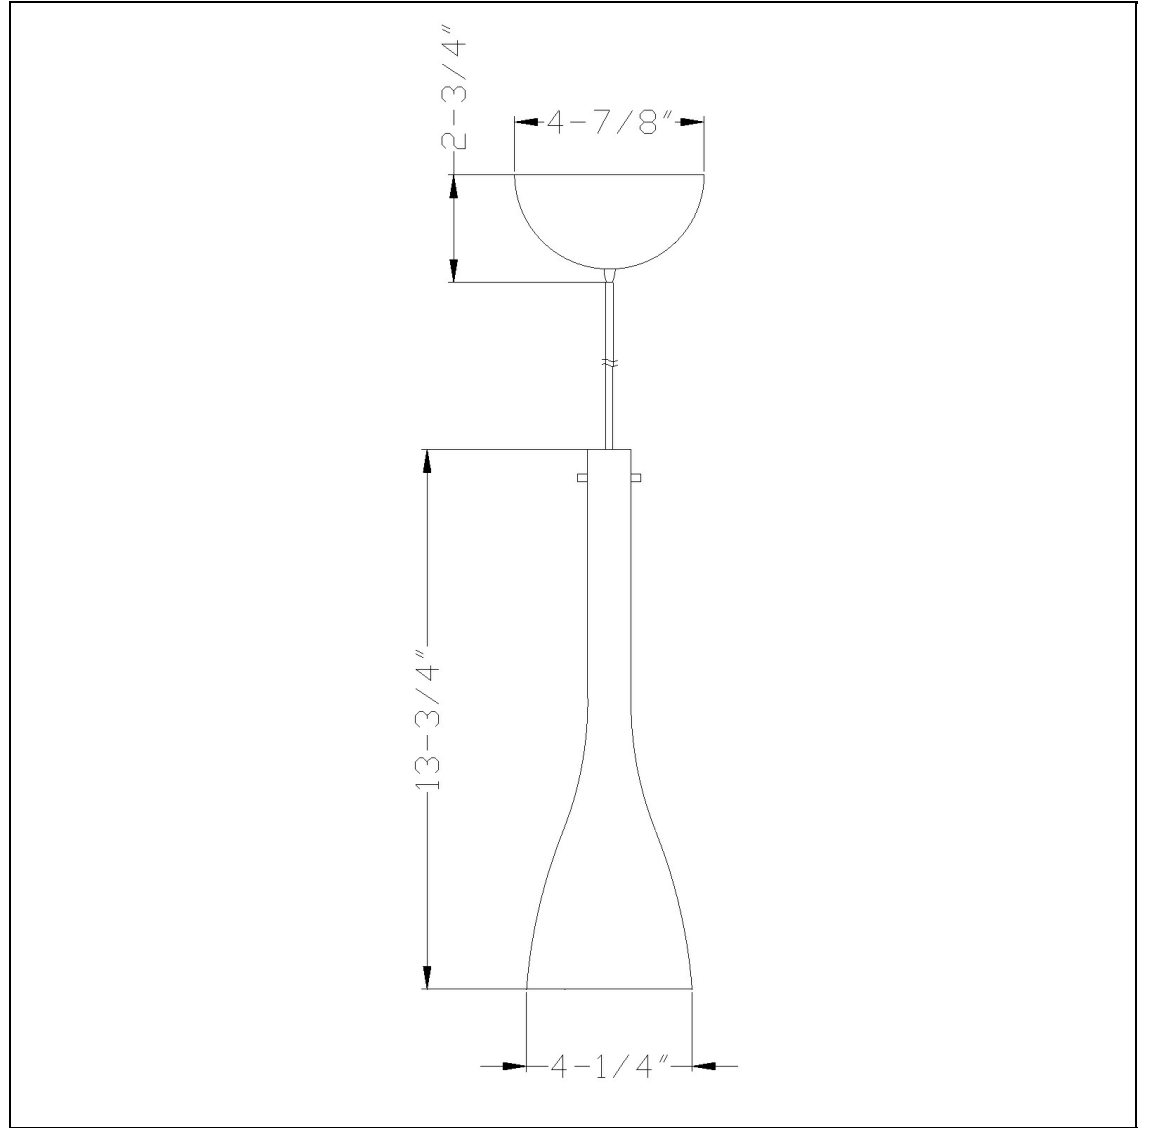

Product No. **UP-1056-6-BS**

Description

Uni-Pack  
Durable Metal and Glass Construction  
Ships in One Carton  
Canopy Included  
72" Inch Cord Length  
72" Inch Cord Length  
13.8" Tall Glass and Metal Pendant with Dark Bronze Cord

Technical Specifications

<b>UPC</b>	020193067284
<b>Wattage</b>	35W
<b>CRI</b>	N/A
<b>Lumen</b>	N/A
<b>Switch Type</b>	Hardwired
<b>Bulb Base</b>	JC -G6.35
<b>Number of Lights</b>	1
<b>Color</b>	Brushed Steel
<b>Base Color</b>	Brushed Steel

<b>Carton 1 Dimensions</b>	22.30 x 13.80 x 13.80
<b>Carton 2 Dimensions</b>	0.00 x 0.00 x 13.80
<b>Package Dimensions</b>	L: 13.80 W: 13.80 H: 22.30