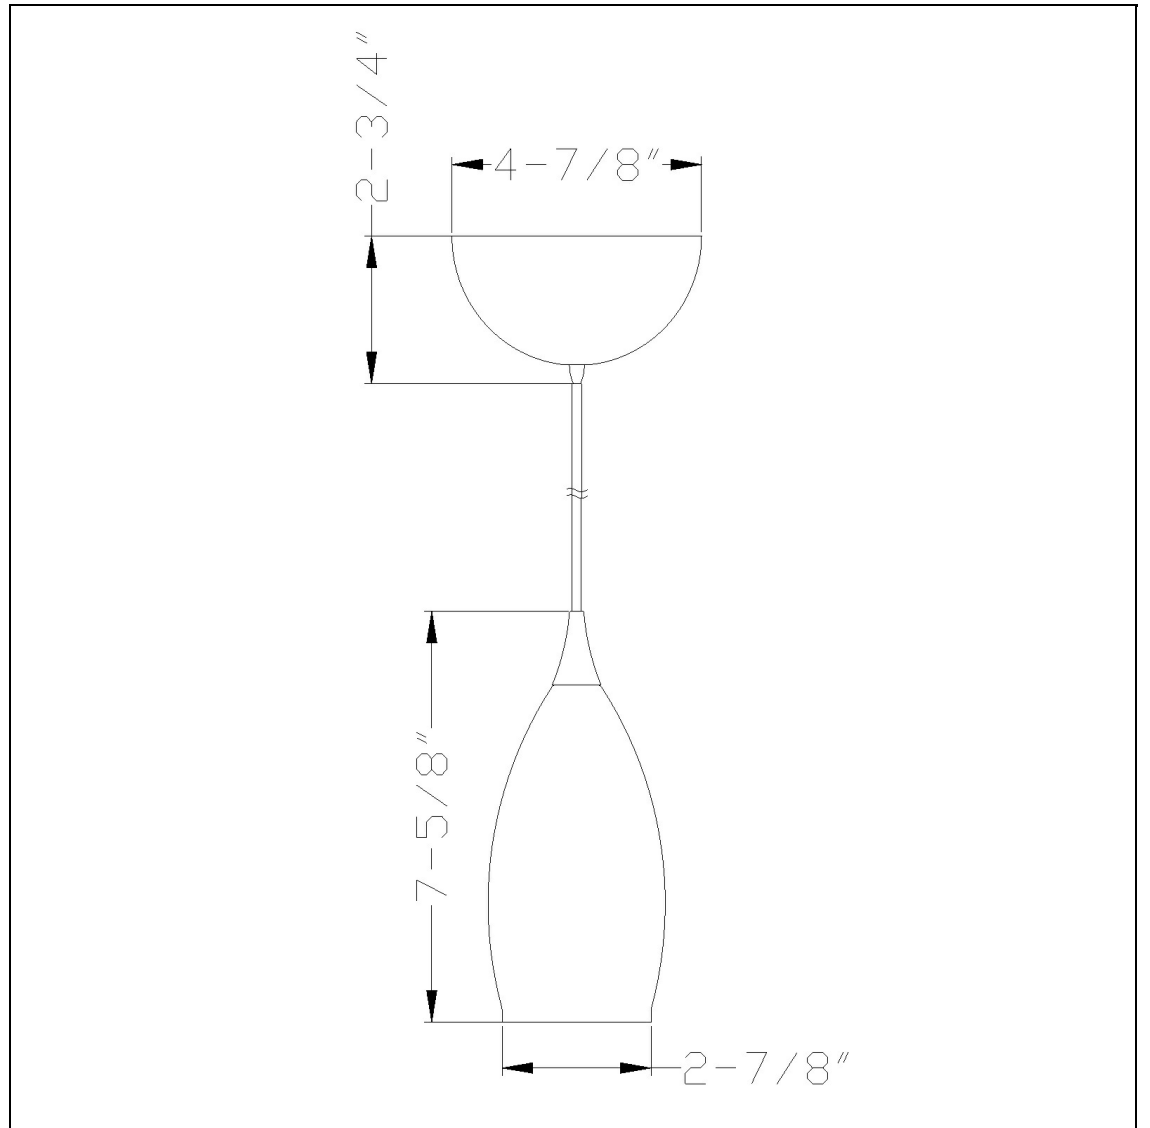

Product No. **UP-1058-6-DB**

Description

Uni-Pack
Durable Metal and Glass Construction
Ships in One Carton
Canopy Included
72" Inch Cord Length
72" Inch Cord Length
13.8" Tall Glass and Metal Pendant with
Brushed Steel

Technical Specifications

UPC	020193067284	Carton 1 Dimensions	15.40 x 11.40 x 17.00
Wattage	35W	Carton 2 Dimensions	0.00 x 0.00 x 17.00
CRI	N/A	Package Dimensions	L: 17.00 W: 11.40 H: 15.40
Lumen	N/A		
Switch Type	Hardwired		
Bulb Base	JC -G6.35		
Number of Lights	1		
Color	Light Amber Scale		
Base Color	Dark Bronze		