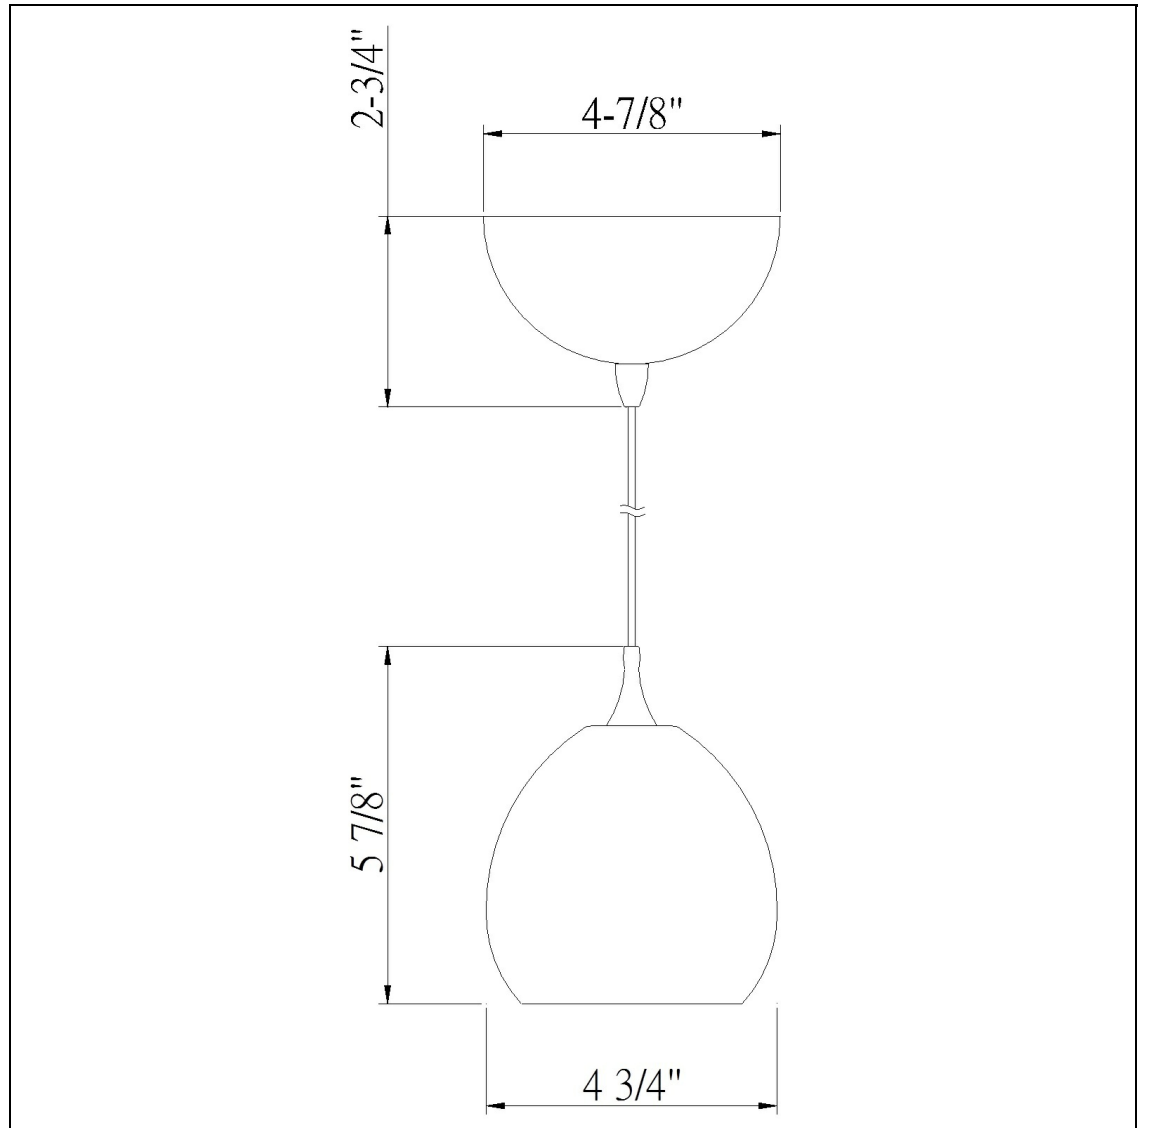

Product No. **UP-1062-6-BS**

Description

Uni Pack,12V,Jc,35W Max,G6.35
Durable Metal and Glass Construction
Ships in One Carton
Canopy Included
72" Inch Cord Length
72" Inch Cord Length
6.3" Tall Glass and Metal Pendant with
Brushed Steel

Technical Specifications

UPC	020193067284
Wattage	35W
CRI	N/A
Lumen	N/A
Switch Type	Hardwired
Bulb Base	JC -G6.35
Number of Lights	1
Color	Red
Base Color	Brushed Steel

Carton 1 Dimensions	13.40 x 15.40 x 22.80
Carton 2 Dimensions	0.00 x 0.00 x 22.80
Package Dimensions	L: 22.80 W: 15.40 H: 13.40