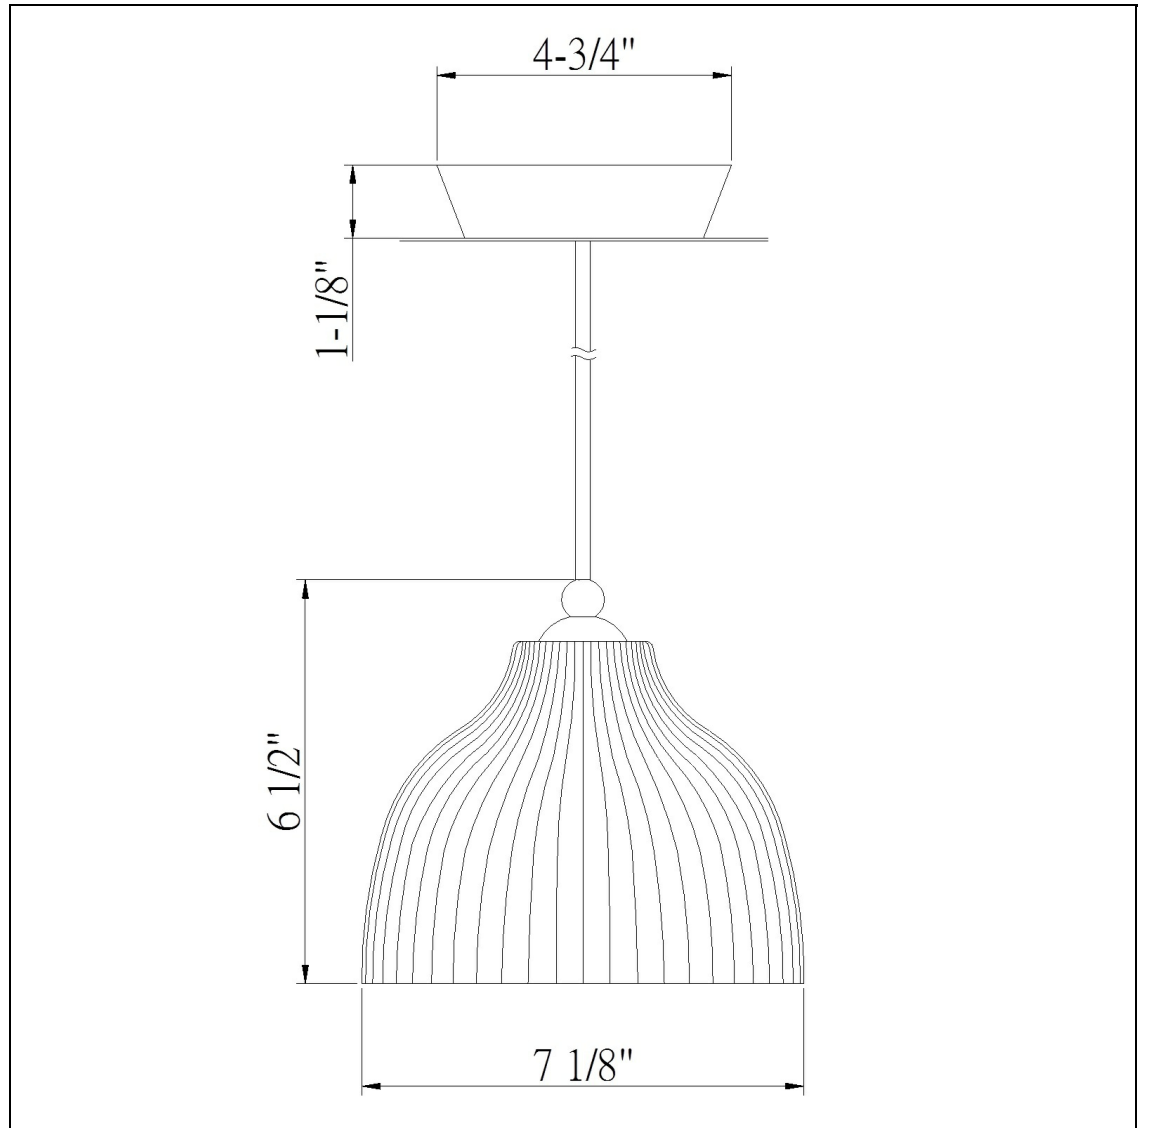

Product No. **UP-1069-6-BS**

Description

Uni Pack,120V,60W Max,E27
Durable Metal and Glass Construction
Ships in One Carton
Canopy Included
72" Inch Cord Length
72" Inch Cord Length
4.7" Tall Glass and Metal Pendant with
Brushed Steel

Technical Specifications

UPC	020193067284	Carton 1 Dimensions	13.00 x 20.50 x 30.30
Wattage	60W	Carton 2 Dimensions	0.00 x 0.00 x 30.30
CRI	N/A	Package Dimensions	L: 30.30 W: 20.50 H: 13.00
Lumen	N/A		
Switch Type	Hardwired		
Bulb Base	JC -G6.35		
Number of Lights	1		
Color	Blue Violet		
Base Color	Brushed Steel		