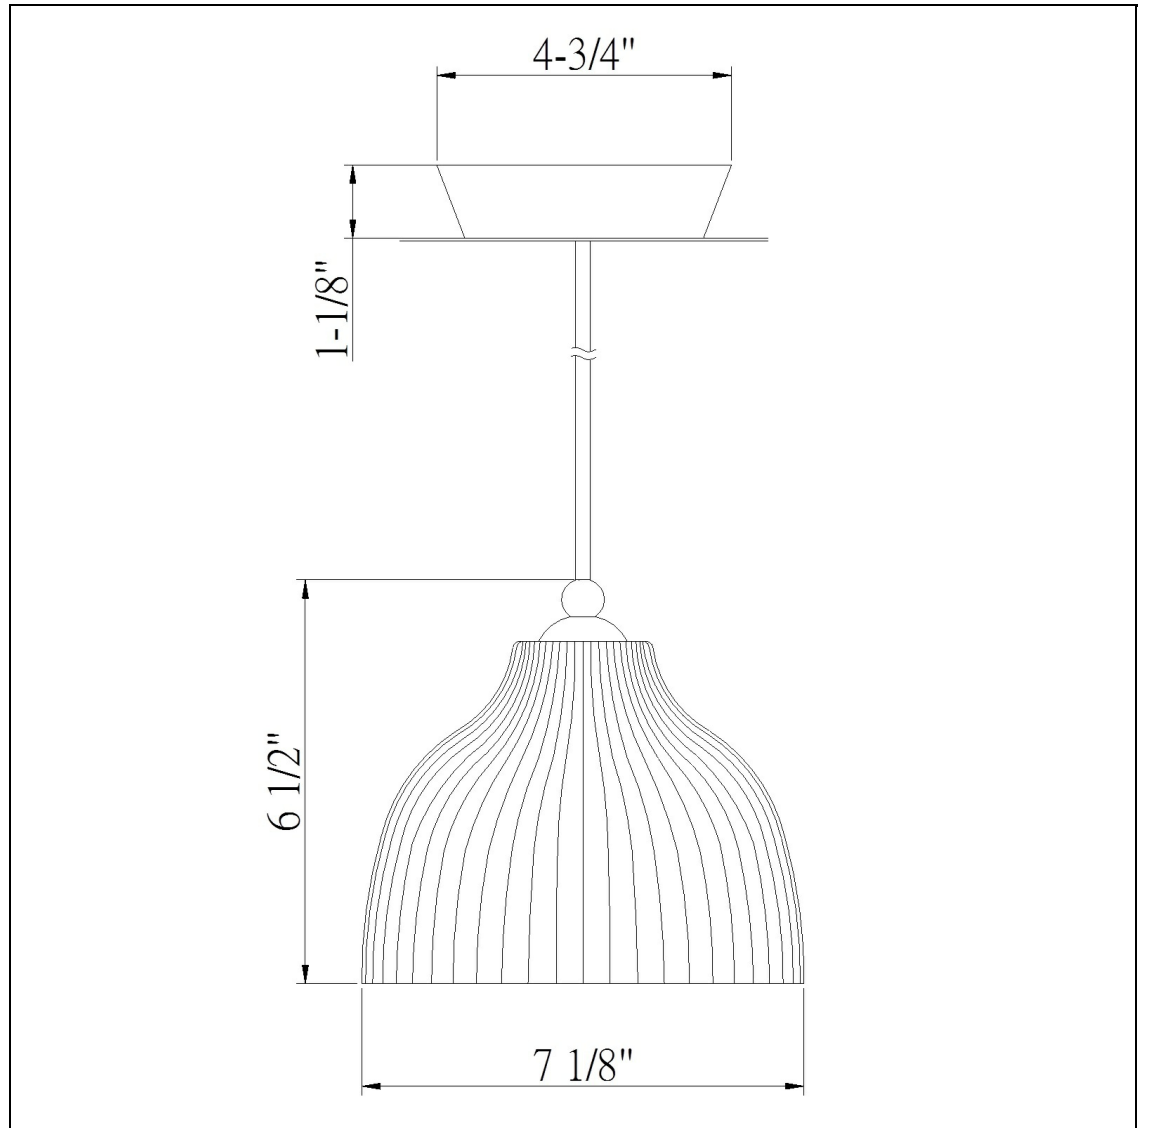

Product No. **UP-1072-6-BS**

Description

Uni Pack,120V,60W Max,E27  
Durable Glass Construction  
Ships in One Carton  
Canopy Included  
72" Inch Cord Length  
72" Inch Cord Length  
7" Tall Glass Pendant with Brushed Steel  
Finish

Technical Specifications

<b>UPC</b>	020193067284	<b>Carton 1 Dimensions</b>	13.00 x 20.50 x 30.30
<b>Wattage</b>	60W	<b>Carton 2 Dimensions</b>	0.00 x 0.00 x 30.30
<b>CRI</b>	N/A	<b>Package Dimensions</b>	L: 30.30 W: 20.50 H: 13.00
<b>Lumen</b>	N/A		
<b>Switch Type</b>	Hardwired		
<b>Bulb Base</b>	E26		
<b>Number of Lights</b>	1		
<b>Color</b>	Blue		
<b>Base Color</b>	Brushed Steel		