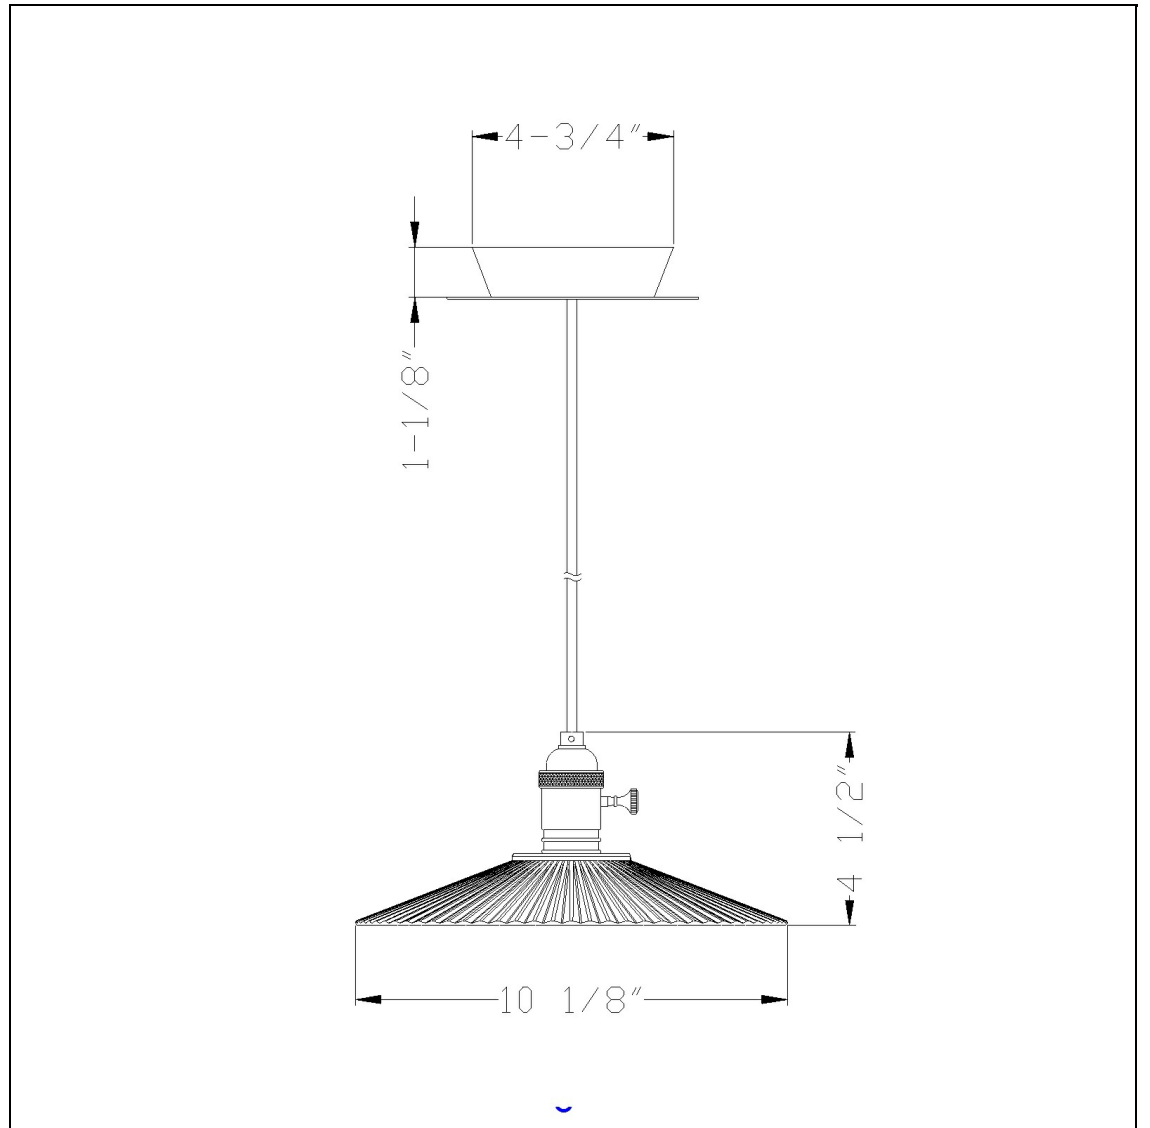

Product No. **UP-1097-6-CLR**

Description

Uni Pack,120V,60W Max,E27
Durable Glass and Metal Construction
Ships in One Carton
Canopy Included
72" Inch Cord Length
72" Inch Cord Length
4.5" Tall Glass Pendant with Oil Rubbed
Bronze Cord

Technical Specifications

UPC	020193067284
Wattage	60W
CRI	N/A
Lumen	N/A
Switch Type	Hardwired
Bulb Base	E26
Number of Lights	1
Color	Clear
Base Color	Oil Rubbed Bronze/Chrome

Carton 1 Dimensions	6.80 x 23.30 x 34.50
Carton 2 Dimensions	0.00 x 0.00 x 34.50
Package Dimensions	L: 34.50 W: 23.30 H: 6.80