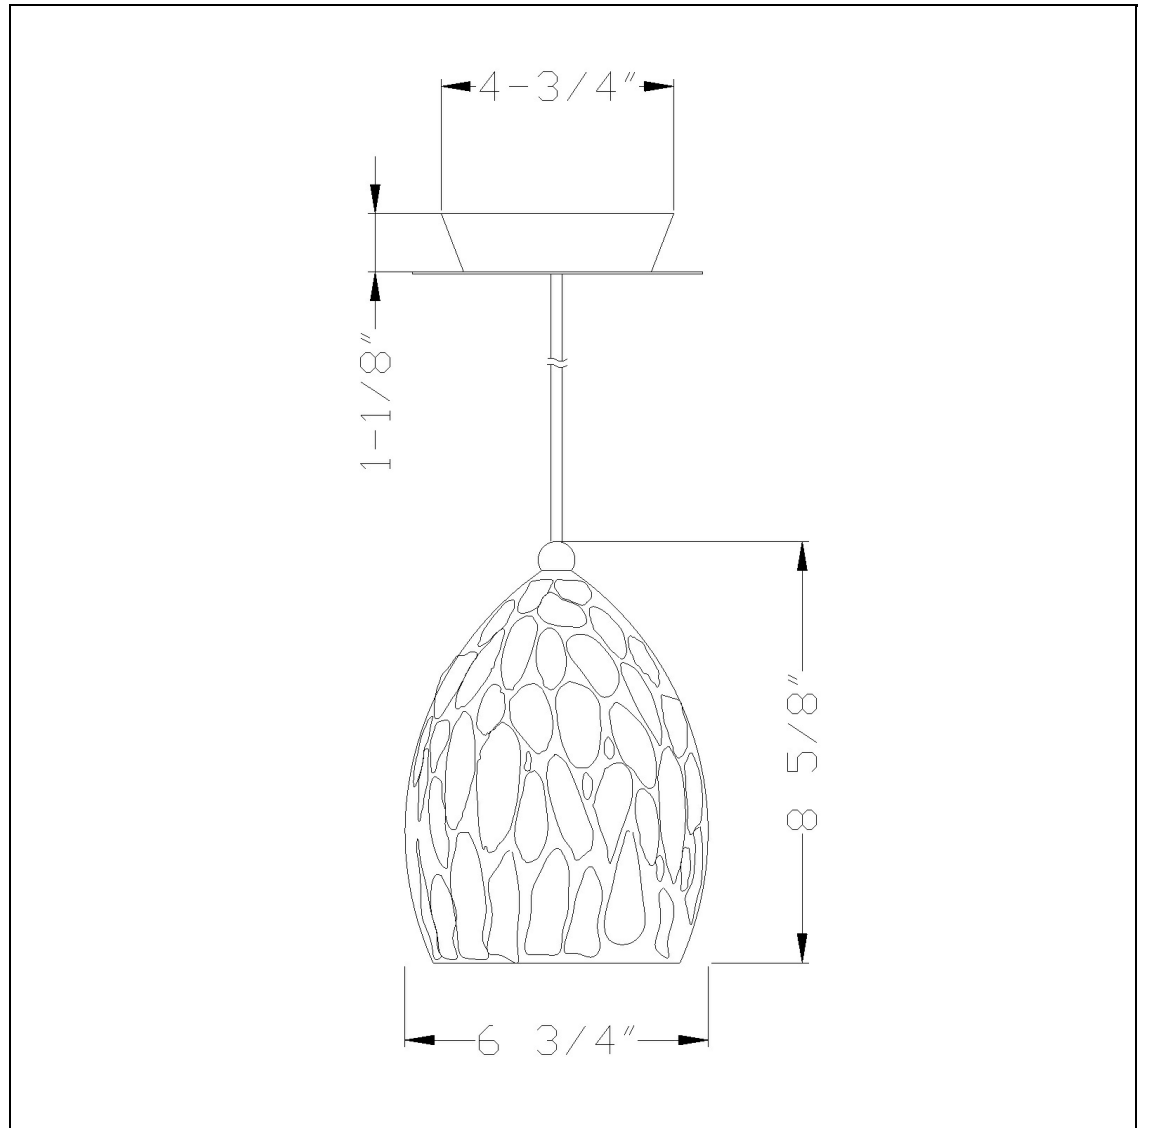

Product No. **UP-1100-6-DB**

Description

Uni Pack,120V,60W Max,E27  
Durable Glass and Metal Construction  
Ships in One Carton  
Canopy Included  
72" Inch Cord Length  
72" Inch Cord Length  
4.5" Tall Glass Pendant with Oil Rubbed  
Bronze Cord

Technical Specifications

<b>UPC</b>	020193067284	<b>Carton 1 Dimensions</b>	17.60 x 20.90 x 31.00
<b>Wattage</b>	60W	<b>Carton 2 Dimensions</b>	0.00 x 0.00 x 31.00
<b>CRI</b>	N/A	<b>Package Dimensions</b>	L: 31.00 W: 20.90 H: 17.60
<b>Lumen</b>	N/A		
<b>Switch Type</b>	Hardwired		
<b>Bulb Base</b>	E26		
<b>Number of Lights</b>	1		
<b>Color</b>	As Shown		
<b>Base Color</b>	Dark Bronze/Natural Stone		