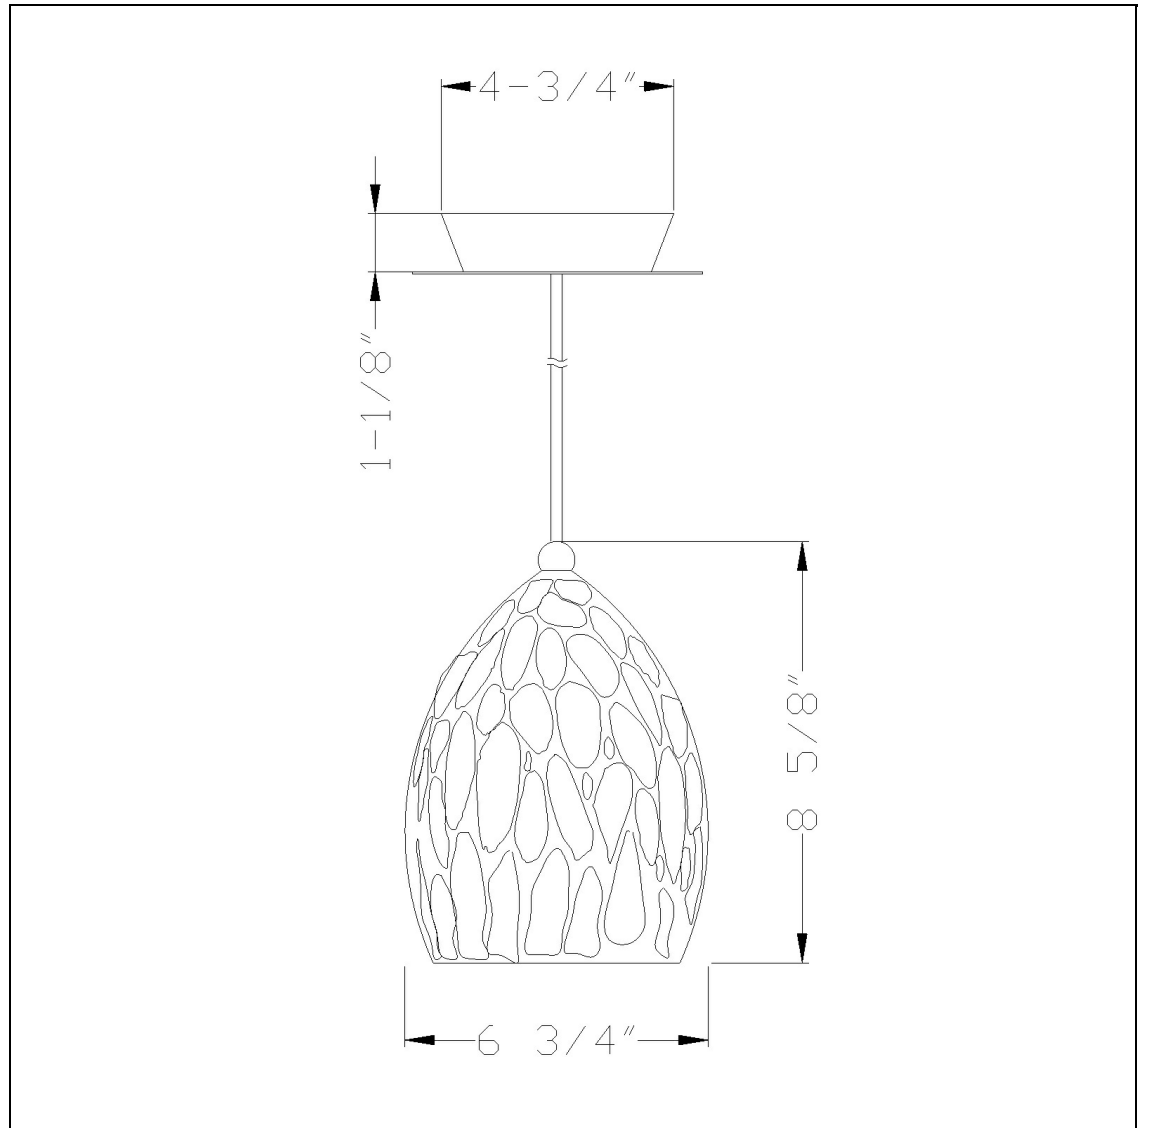

Product No. **UP-1100-6-DB**

Description

Uni Pack,120V,60W Max,E27
Durable Glass and Metal Construction
Ships in One Carton
Canopy Included
72" Inch Cord Length
72" Inch Cord Length
4.5" Tall Glass Pendant with Oil Rubbed
Bronze Cord

Technical Specifications

UPC	020193067284	Carton 1 Dimensions	17.60 x 20.90 x 31.00
Wattage	60W	Carton 2 Dimensions	0.00 x 0.00 x 31.00
CRI	N/A	Package Dimensions	L: 31.00 W: 20.90 H: 17.60
Lumen	N/A		
Switch Type	Hardwired		
Bulb Base	E26		
Number of Lights	1		
Color	As Shown		
Base Color	Dark Bronze/Natural Stone		