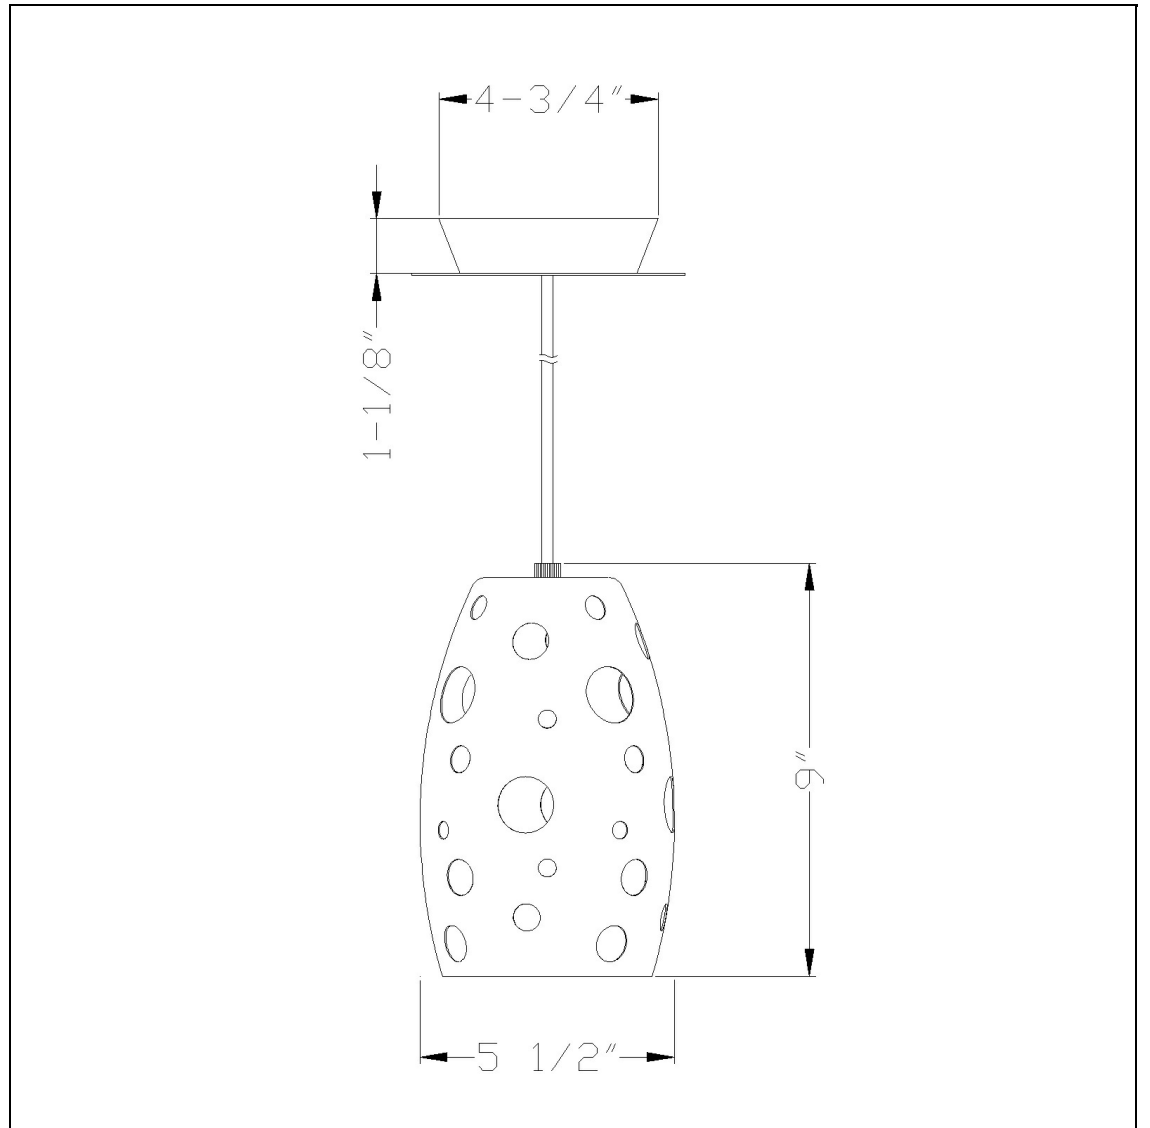

Product No. **UP-1102-6-ORB**

Description

Uni Pack,120V,60W Max,E27
Durable Metal Construction
Ships in One Carton
Canopy Included
72" Inch Cord Length
72" Inch Cord Length
9.5" Tall Metal Pendant in Brushed Steel
Finish

Technical Specifications

UPC	020193067284	Carton 1 Dimensions	14.50 x 12.60 x 18.50
Wattage	60W	Carton 2 Dimensions	0.00 x 0.00 x 18.50
CRI	N/A	Package Dimensions	L: 18.50 W: 12.60 H: 14.50
Lumen	N/A		
Switch Type	Hardwired		
Bulb Base	E26		
Number of Lights	1		
Color	Oil Rubbed Bronze		
Base Color	Oil Rubbed Bronze		