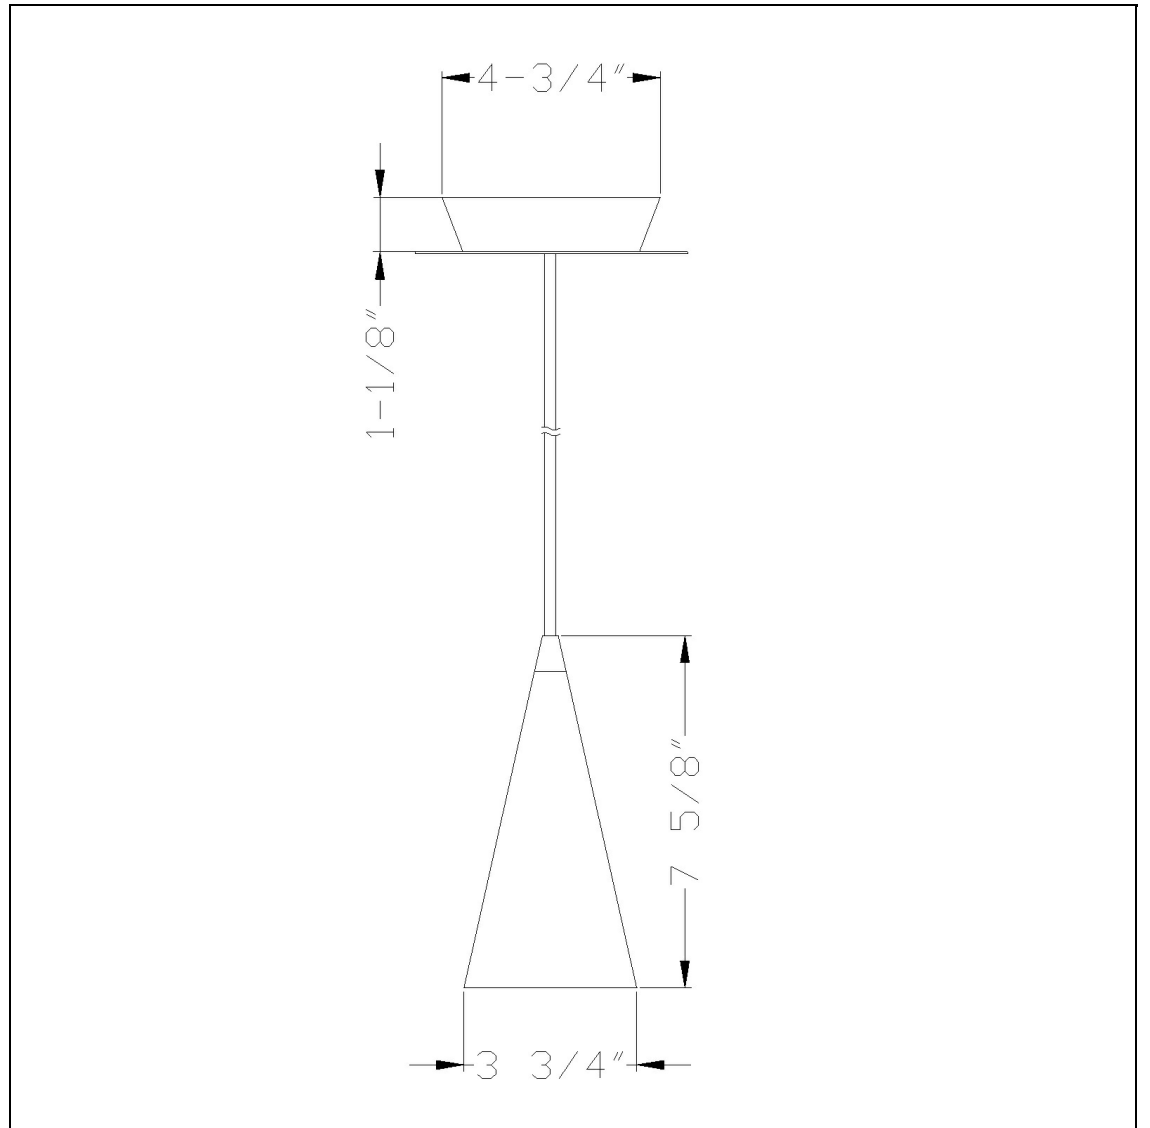

Product No. **UP-1105-6-BS**

Description

Uni Pack,120V,35W Max,GU10  
Durable Metal Construction  
Ships in One Carton  
Canopy Included  
72" Inch Cord Length  
72" Inch Cord Length  
7" Tall Metal Pendant in Brushed Steel Finish

Technical Specifications

<b>UPC</b>	020193067284	<b>Carton 1 Dimensions</b>	13.40 x 9.90 x 14.40
<b>Wattage</b>	20W	<b>Carton 2 Dimensions</b>	0.00 x 0.00 x 14.40
<b>CRI</b>	N/A	<b>Package Dimensions</b>	L: 14.40 W: 9.90 H: 13.40
<b>Lumen</b>	N/A		
<b>Switch Type</b>	Hardwired		
<b>Bulb Base</b>	GU-10		
<b>Number of Lights</b>	1		
<b>Color</b>	Brushed Steel		
<b>Base Color</b>	Brushed Steel		