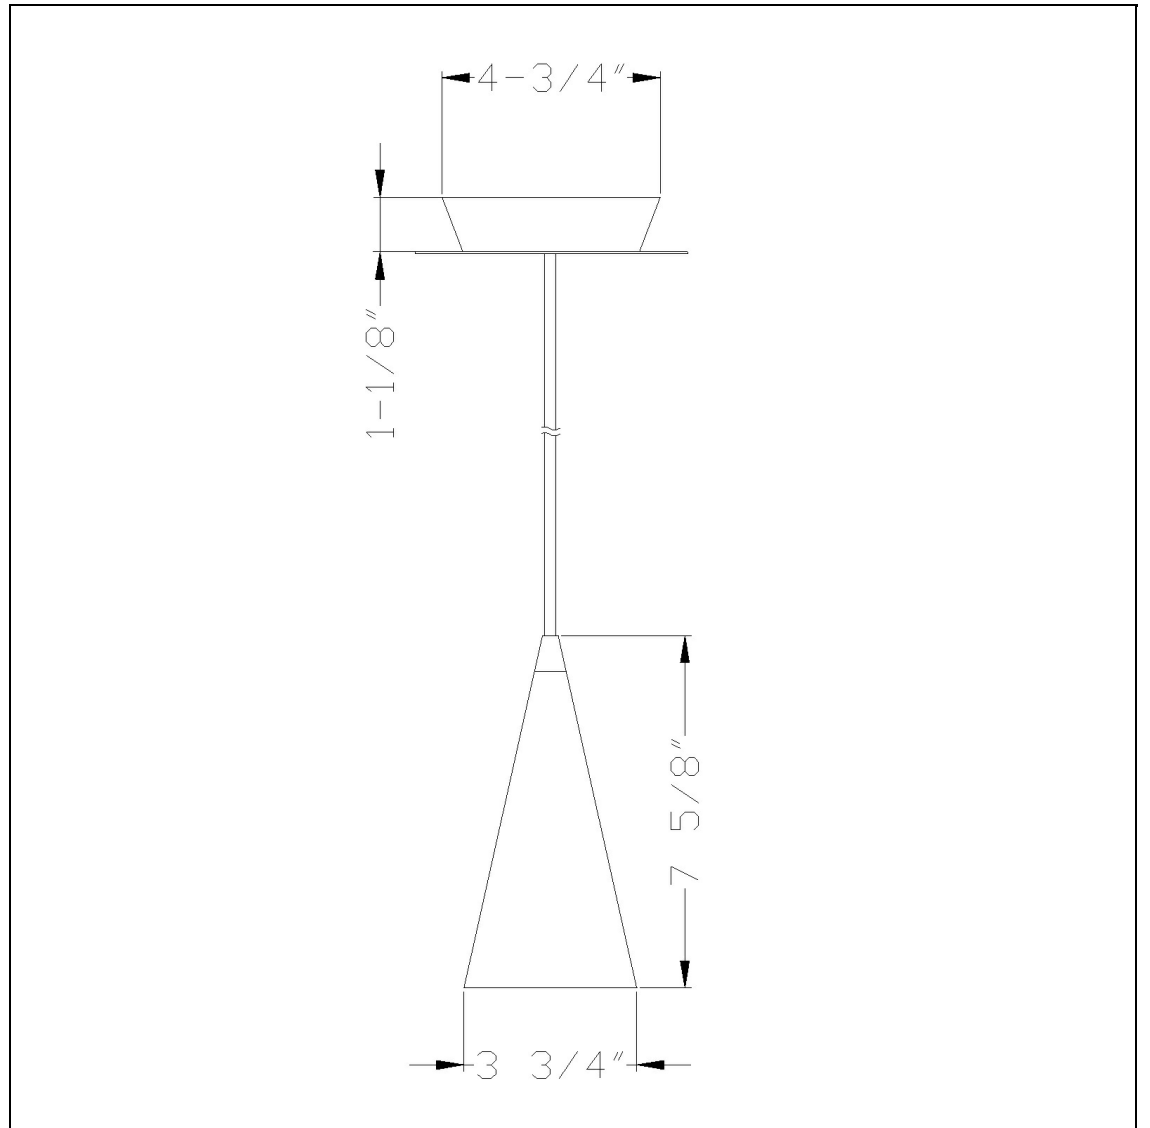

Product No. **UP-1105-6-BS**

Description

Uni Pack,120V,35W Max,GU10
Durable Metal Construction
Ships in One Carton
Canopy Included
72" Inch Cord Length
72" Inch Cord Length
7" Tall Metal Pendant in Brushed Steel Finish

Technical Specifications

UPC	020193067284
Wattage	20W
CRI	N/A
Lumen	N/A
Switch Type	Hardwired
Bulb Base	GU-10
Number of Lights	1
Color	Brushed Steel
Base Color	Brushed Steel

Carton 1 Dimensions	13.40 x 9.90 x 14.40
Carton 2 Dimensions	0.00 x 0.00 x 14.40
Package Dimensions	L: 14.40 W: 9.90 H: 13.40