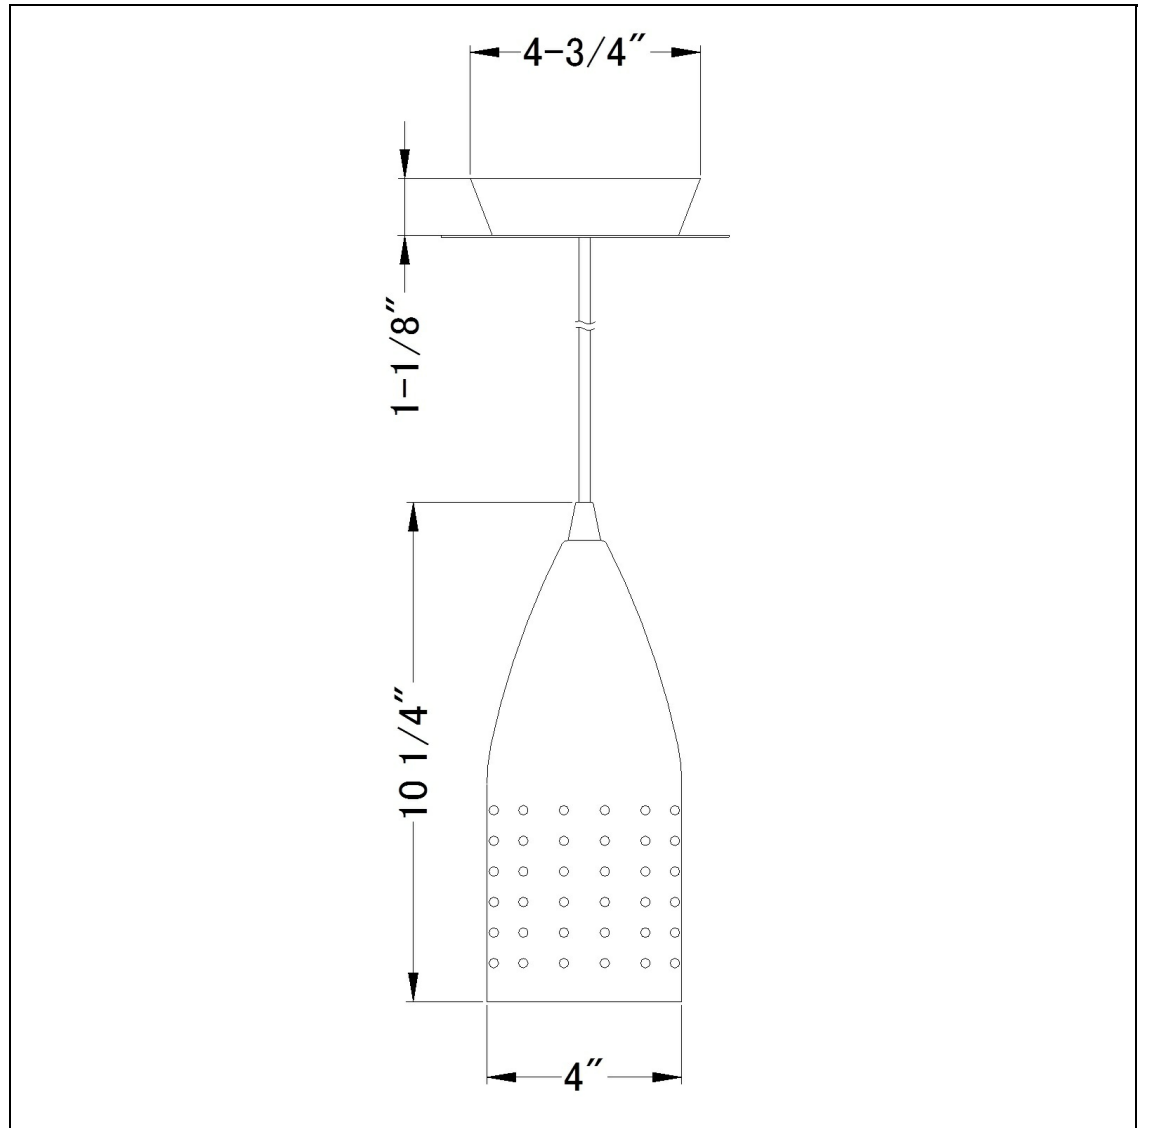

Product No. **UP-1106-6-ORB**

Description

Uni Pack,120V,60W Max,E27
Durable Metal Construction
Ships in One Carton
Canopy Included
72" Inch Cord Length
72" Inch Cord Length
8.1" Tall Metal Pendant in Brushed Steel
Finish

Technical Specifications

UPC	020193067284	Carton 1 Dimensions	16.10 x 11.00 x 16.10
Wattage	60W	Carton 2 Dimensions	0.00 x 0.00 x 16.10
CRI	N/A	Package Dimensions	L: 16.10 W: 11.00 H: 16.10
Lumen	N/A		
Switch Type	Hardwired		
Bulb Base	E26		
Number of Lights	1		
Color	Oil Rubbed Bronze		
Base Color	Oil Rubbed Bronze		