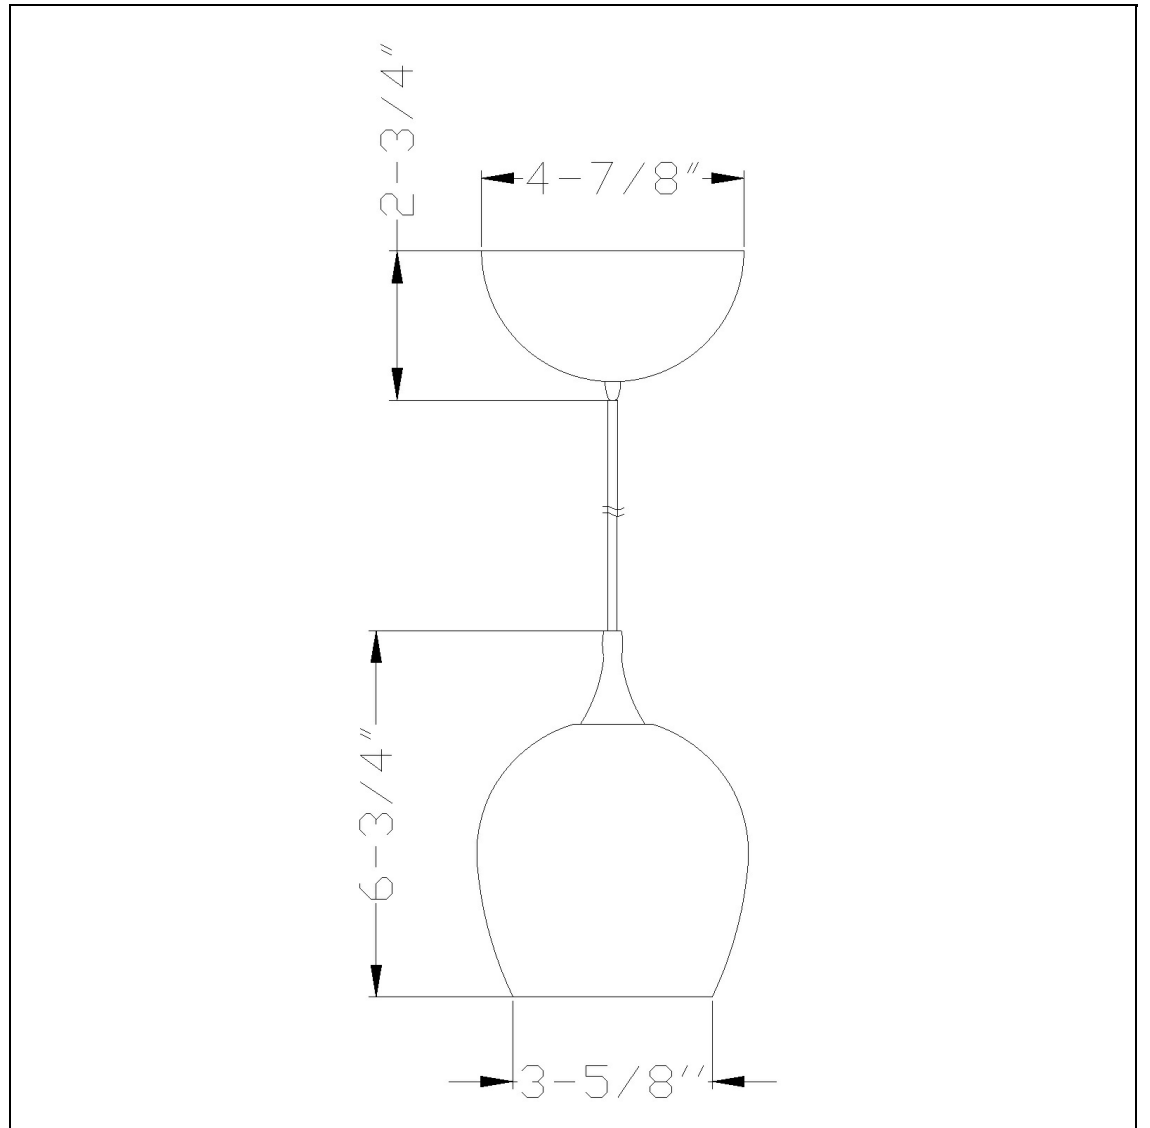

Product No. **UP-963-6-BS**

Description

Jc-Type 12V G6.35 35W Max.
Durable Metal and Glass Construction
Ships in One Carton
Canopy Included
72" Inch Cord Length
72" Inch Cord Length
6.4" Tall Glass and Metal Pendant with
Brushed Steel Cord

Technical Specifications

UPC	020193067284	Carton 1 Dimensions	13.30 x 14.60 x 21.70
Wattage	35W	Carton 2 Dimensions	0.00 x 0.00 x 21.70
CRI	N/A	Package Dimensions	L: 21.70 W: 14.60 H: 13.30
Lumen	N/A		
Switch Type	Hardwired		
Bulb Base	JC -G6.35		
Number of Lights	1		
Color	As Shown		
Base Color	Brushed Steel		