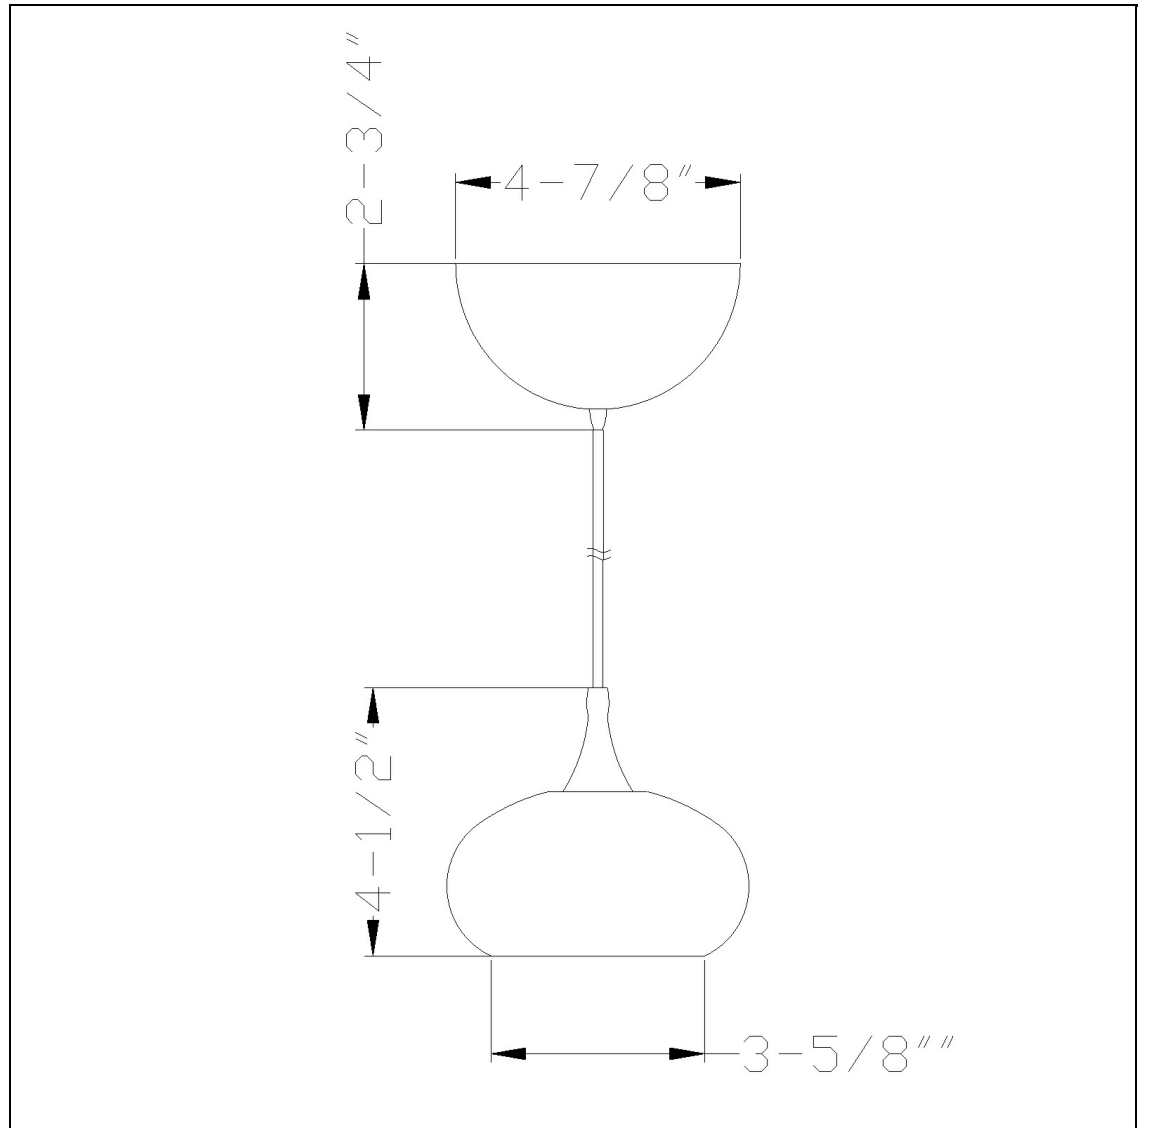

Product No. **UP-968-6-BS**

Description

Jc-Type, 12V, G6.35, 20W Max.
Durable Metal and Glass Construction
Ships in One Carton
Canopy Included
72" Inch Cord Length
72" Inch Cord Length
4.9" Tall Glass and Metal Pendant with
Brushed Steel Cord

Technical Specifications

UPC	020193067284
Wattage	35W
CRI	N/A
Lumen	N/A
Switch Type	Hardwired
Bulb Base	JC -G6.35
Number of Lights	1
Color	Red Blue Spot
Base Color	Brushed Steel

Carton 1 Dimensions	11.40 x 15.40 x 22.90
Carton 2 Dimensions	0.00 x 0.00 x 22.90
Package Dimensions	L: 22.90 W: 15.40 H: 11.40