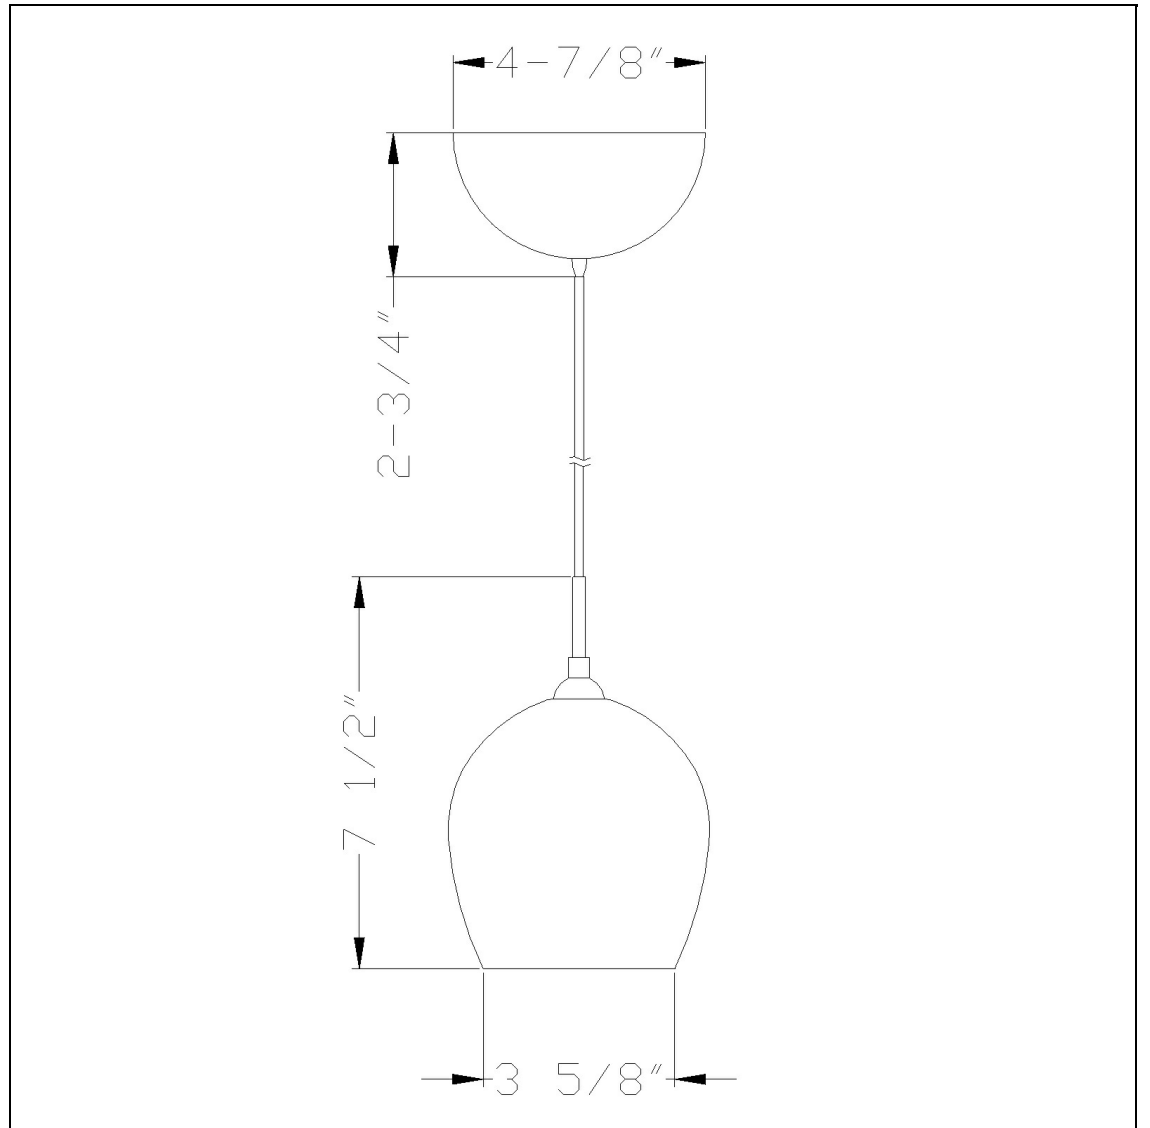

Product No. **UP-974-6-BS**

Description

Jc-Type, 12V, G6.35, 35W Max.
Durable Metal and Glass Construction
Ships in One Carton
Canopy Included
72" Inch Cord Length
72" Inch Cord Length
4.9" Tall Glass and Metal Pendant with
Brushed Steel Cord

Technical Specifications

UPC	020193067284	Carton 1 Dimensions	13.30 x 14.60 x 21.70
Wattage	35W	Carton 2 Dimensions	0.00 x 0.00 x 21.70
CRI	N/A	Package Dimensions	L: 21.70 W: 14.60 H: 13.30
Lumen	N/A		
Switch Type	Hardwired		
Bulb Base	JC -G6.35		
Number of Lights	1		
Color	Red Lava Swirl		
Base Color	Brushed Steel		