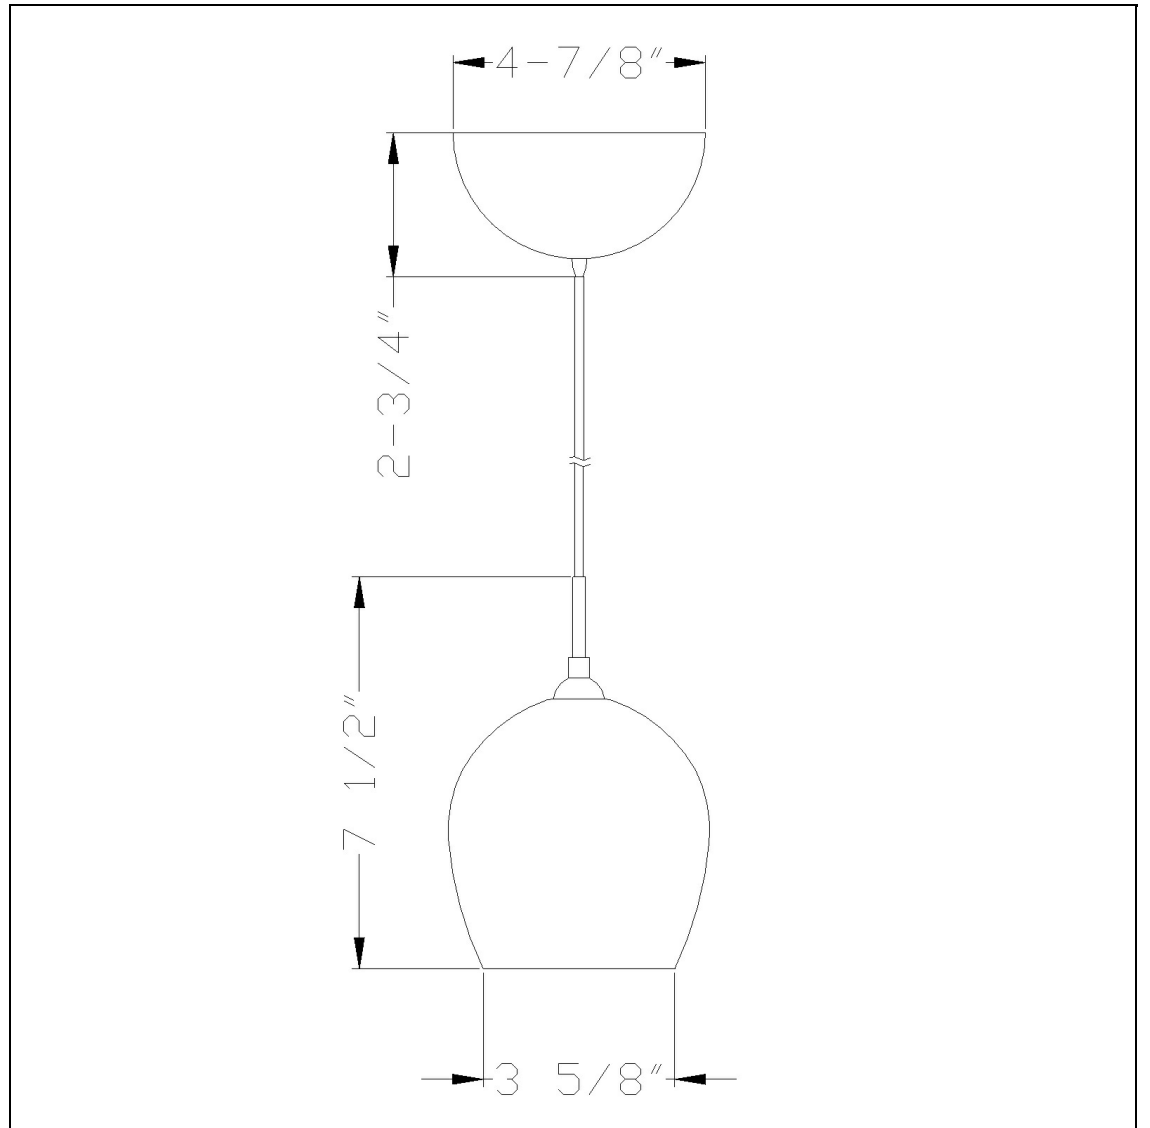

Product No. **UP-974-6-BS**

Description

Jc-Type, 12V, G6.35, 35W Max.
Durable Metal and Glass Construction
Ships in One Carton
Canopy Included
72" Inch Cord Length
72" Inch Cord Length
4.9" Tall Glass and Metal Pendant with
Brushed Steel Cord

Technical Specifications

UPC	020193067284
Wattage	35W
CRI	N/A
Lumen	N/A
Switch Type	Hardwired
Bulb Base	JC -G6.35
Number of Lights	1
Color	Red Lava Swirl
Base Color	Brushed Steel

Carton 1 Dimensions	13.30 x 14.60 x 21.70
Carton 2 Dimensions	0.00 x 0.00 x 21.70
Package Dimensions	L: 21.70 W: 14.60 H: 13.30