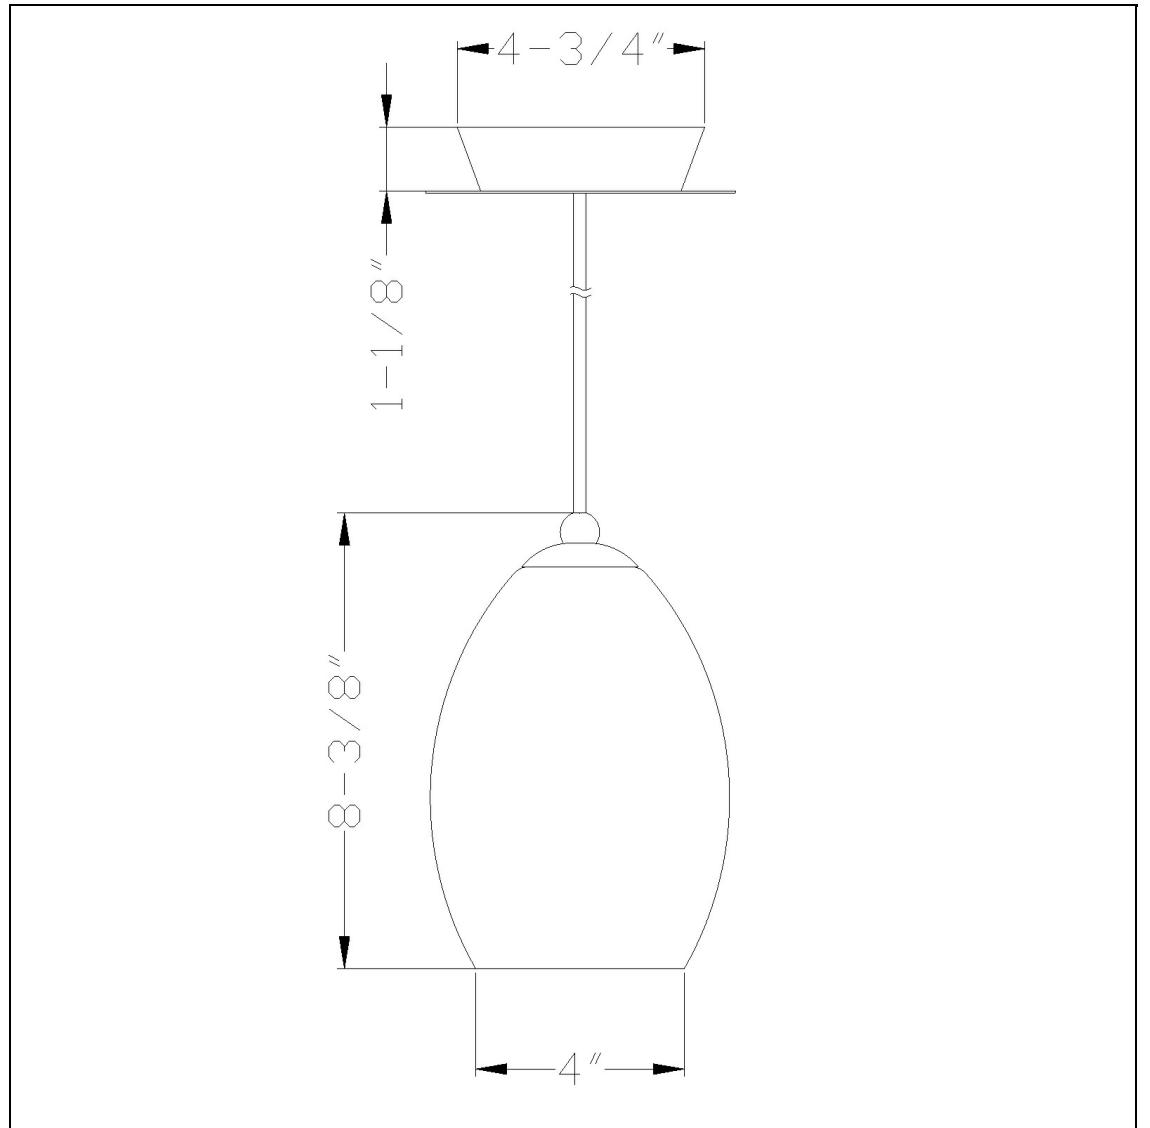

Product No. **UP-981-6-BS**

Description

Jc-Type, 12V, G6.35, 35W Max.
Durable Metal and Glass Construction
Ships in One Carton
Canopy Included
72" Inch Cord Length
72" Inch Cord Length
5.9" Tall Glass Pendant with Brushed Steel
Cord

Technical Specifications

UPC	020193067284
Wattage	60W
CRI	N/A
Lumen	N/A
Switch Type	Hardwired
Bulb Base	E26
Number of Lights	1
Color	As Shown
Base Color	Brushed Steel

Carton 1 Dimensions	16.10 x 16.10 x 16.10
Carton 2 Dimensions	0.00 x 0.00 x 16.10
Package Dimensions	L: 16.10 W: 16.10 H: 16.10