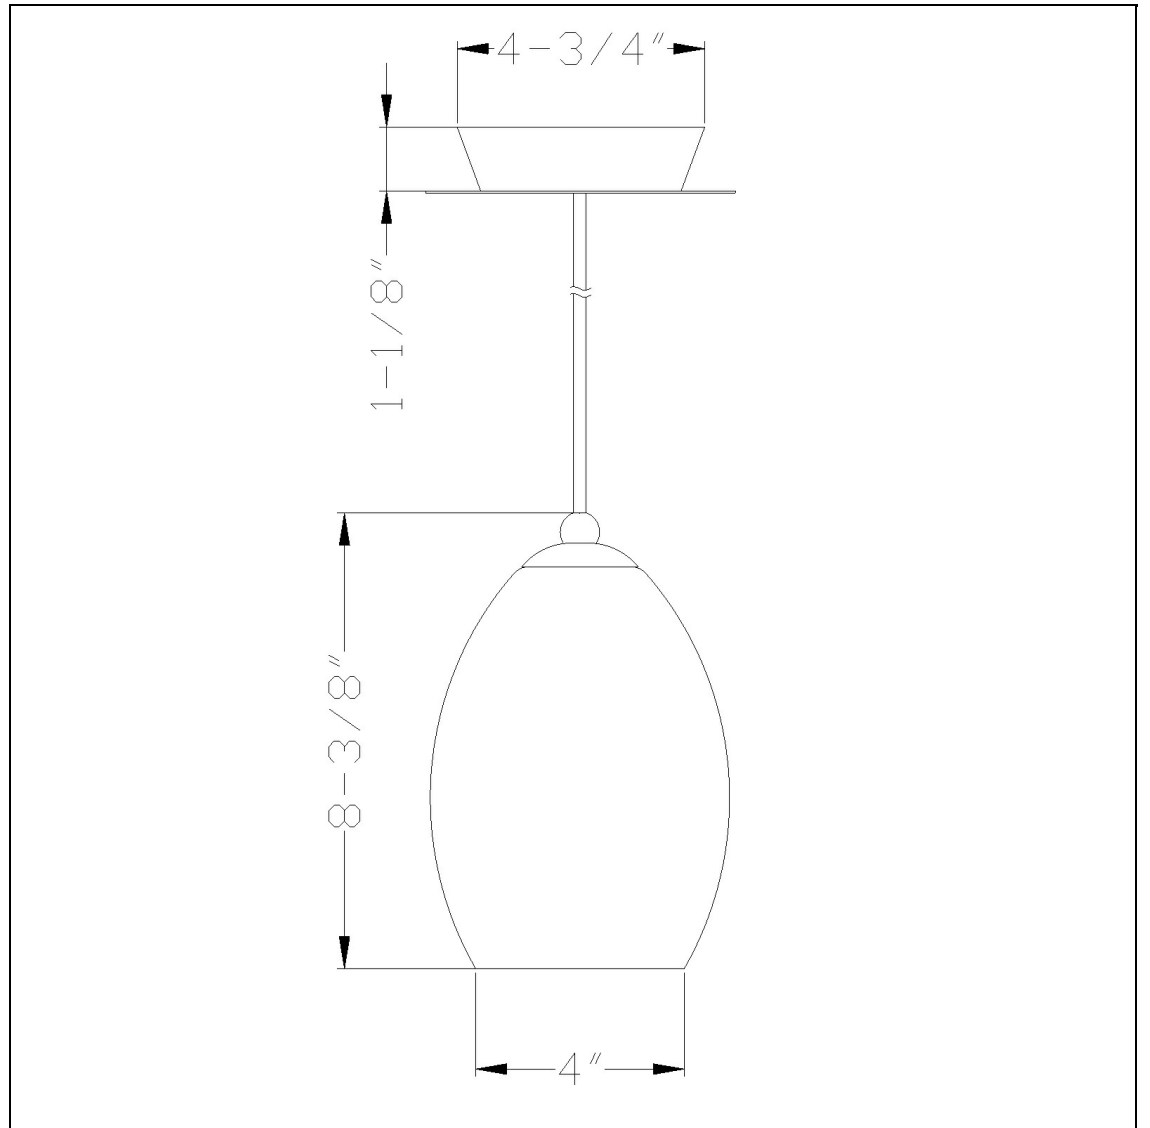

Product No. **UP-981-6-BS**

Description

Jc-Type, 12V, G6.35, 35W Max.
Durable Metal and Glass Construction
Ships in One Carton
Canopy Included
72" Inch Cord Length
72" Inch Cord Length
5.9" Tall Glass Pendant with Brushed Steel Cord

Technical Specifications

UPC	020193067284
Wattage	60W
CRI	N/A
Lumen	N/A
Switch Type	Hardwired
Bulb Base	E26
Number of Lights	1
Color	As Shown
Base Color	Brushed Steel

Carton 1 Dimensions	16.10 x 16.10 x 16.10
Carton 2 Dimensions	0.00 x 0.00 x 16.10
Package Dimensions	L: 16.10 W: 16.10 H: 16.10