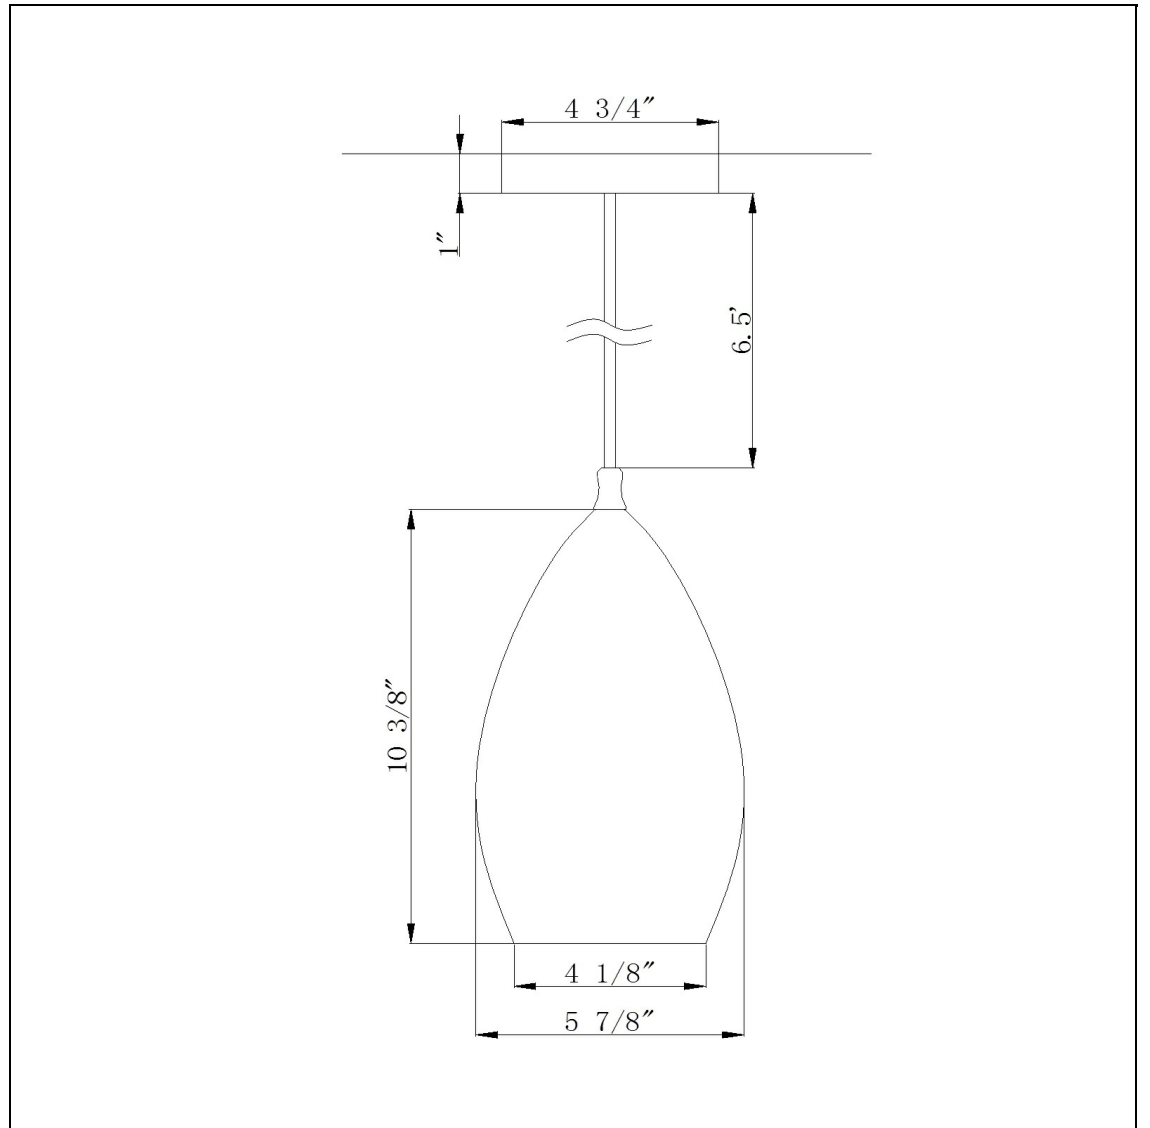

Product No. **UP-990-6-BS**

Description

120V, Medium Base (E26), 60W Max.
Durable Metal and Glass Construction
Ships in One Carton
Canopy Included
72" Inch Cord Length
72" Inch Cord Length
8" Tall Glass and Metal Pendant with
Brushed Steel Cord

Technical Specifications

UPC	020193067284
Wattage	60W
CRI	N/A
Lumen	N/A
Switch Type	Hardwired
Bulb Base	E26
Number of Lights	1
Color	Brushed Steel
Base Color	Brushed Steel

Carton 1 Dimensions	19.00 x 16.50 x 16.50
Carton 2 Dimensions	0.00 x 0.00 x 16.50
Package Dimensions	L: 16.50 W: 16.50 H: 19.00