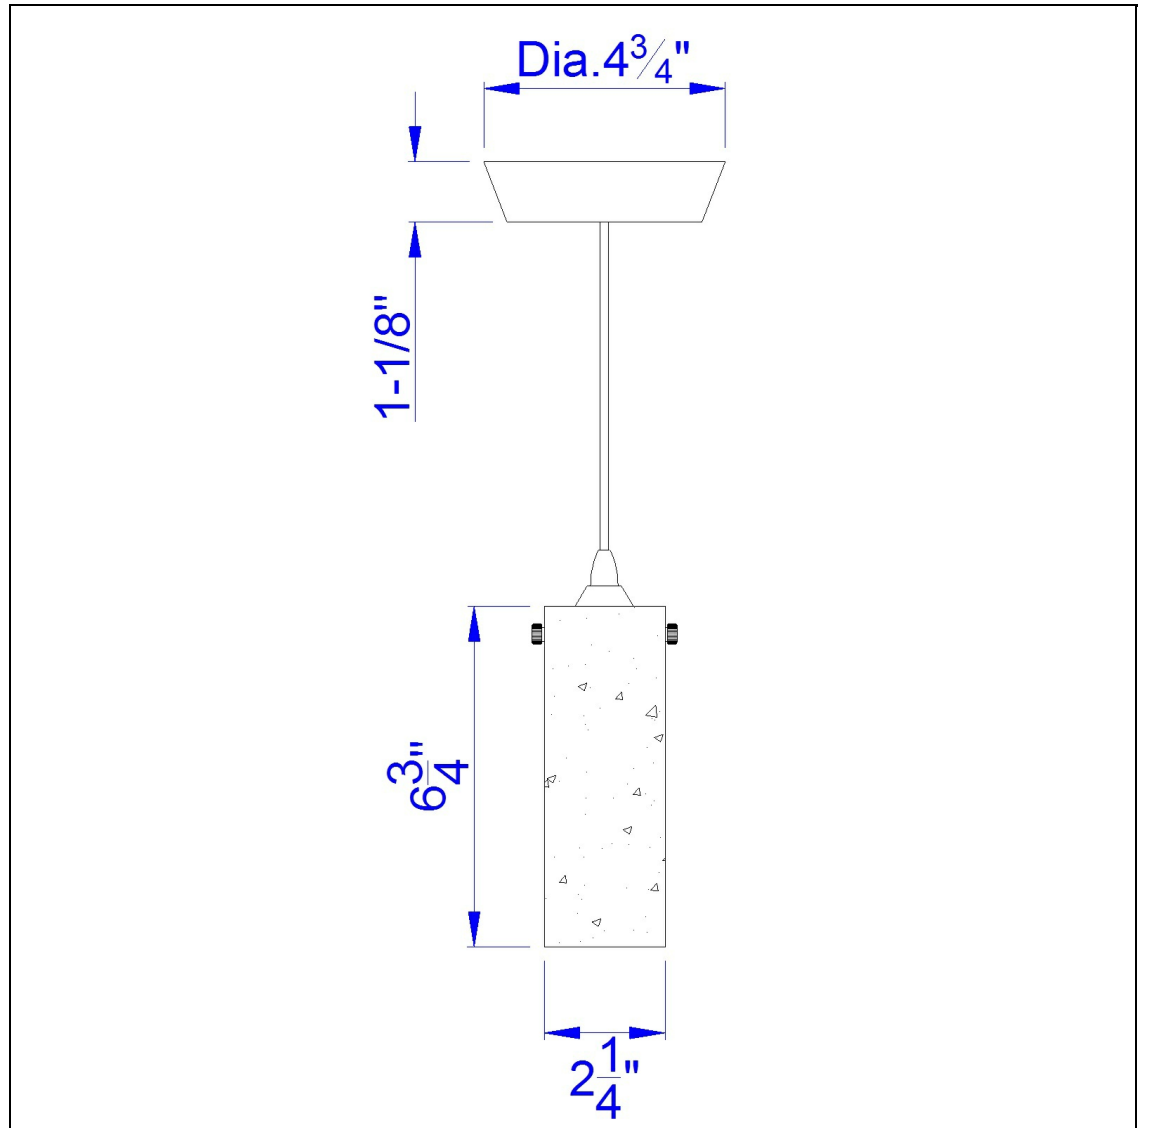

Product No. **UPL-714-6-BS-RD**

Description

120V, 1.2W LED, Non Dimmable, 105Lm, 8000K
Durable Metal and Glass Construction
Ships in One Carton
Canopy Included
8000k Color Temperature
Solid Bubble Glass
Clear Crystak Glass
105 Lumen Output
105 Lumen Output
7.5" Tall Glass and Metal LED Pendant with Brushed Steel Cord

Technical Specifications

UPC	020193067284	Carton 1 Dimensions	0.00 x 19.00 x 19.00
Wattage	1.2W	Carton 2 Dimensions	0.00 x 0.00 x 19.00
CRI	80	Package Dimensions	L: 19.00 W: 19.00
Lumen	150		
Switch Type	Hardwired		
Bulb Base	LED		
Number of Lights	1		
Color	Red		
Base Color	Brushed Steel		