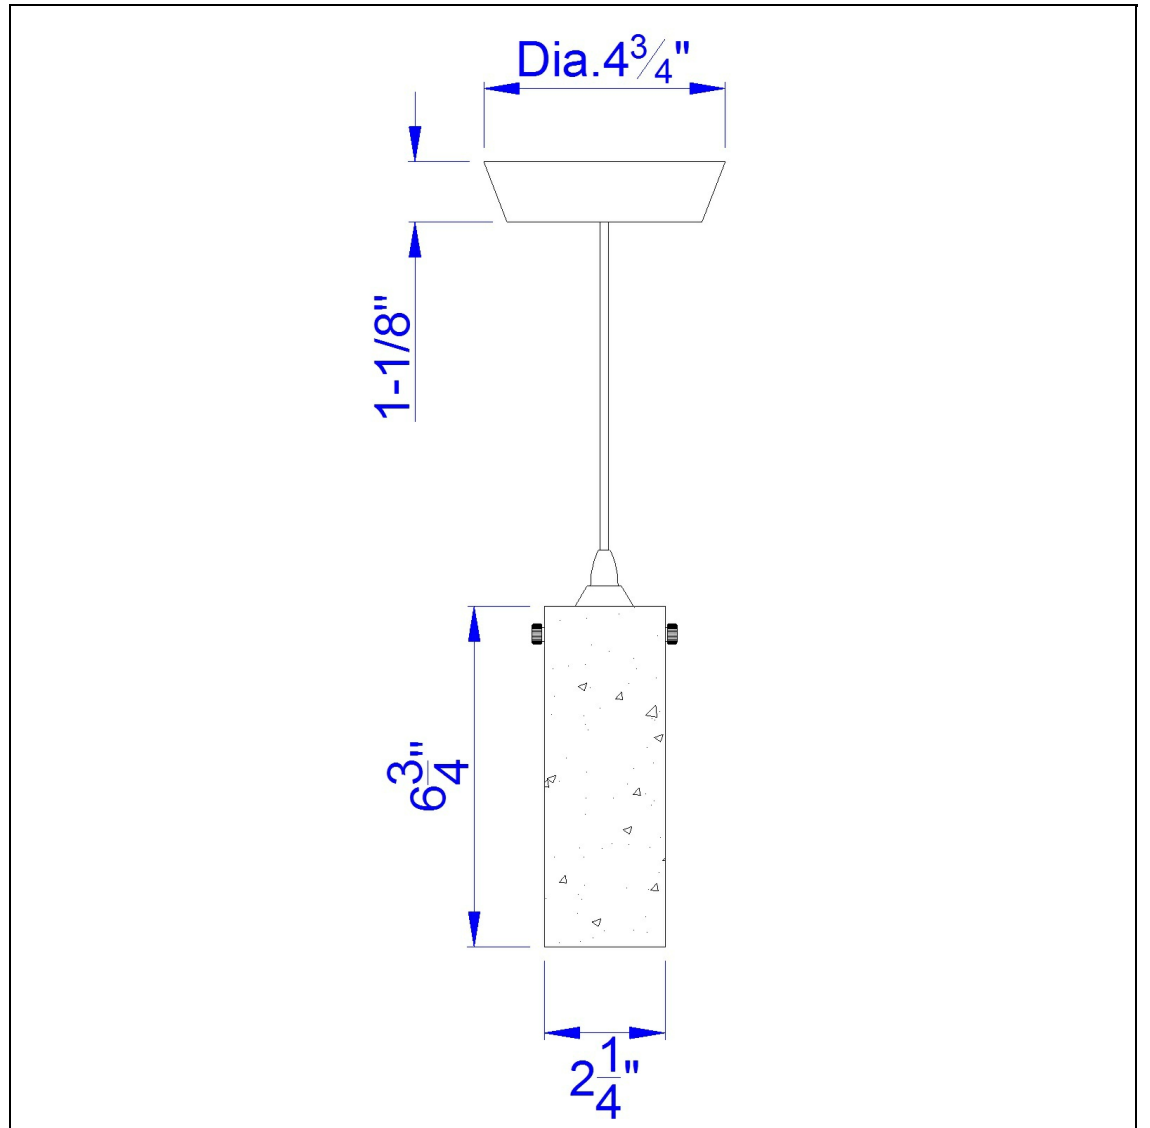

Product No. **UPL-714-6-BS-RD**

Description

120V, 1.2W LED, Non Dimmable, 105Lm, 8000K
Durable Metal and Glass Construction
Ships in One Carton
Canopy Included
8000k Color Temperature
Solid Bubble Glass
Clear Crystak Glass
105 Lumen Output
105 Lumen Output
7.5" Tall Glass and Metal LED Pendant with Brushed Steel Cord

Technical Specifications

UPC	020193067284
Wattage	1.2W
CRI	80
Lumen	150
Switch Type	Hardwired
Bulb Base	LED
Number of Lights	1
Color	Red
Base Color	Brushed Steel

Carton 1 Dimensions	0.00 x 19.00 x 19.00
Carton 2 Dimensions	0.00 x 0.00 x 19.00
Package Dimensions	L: 19.00 W: 19.00