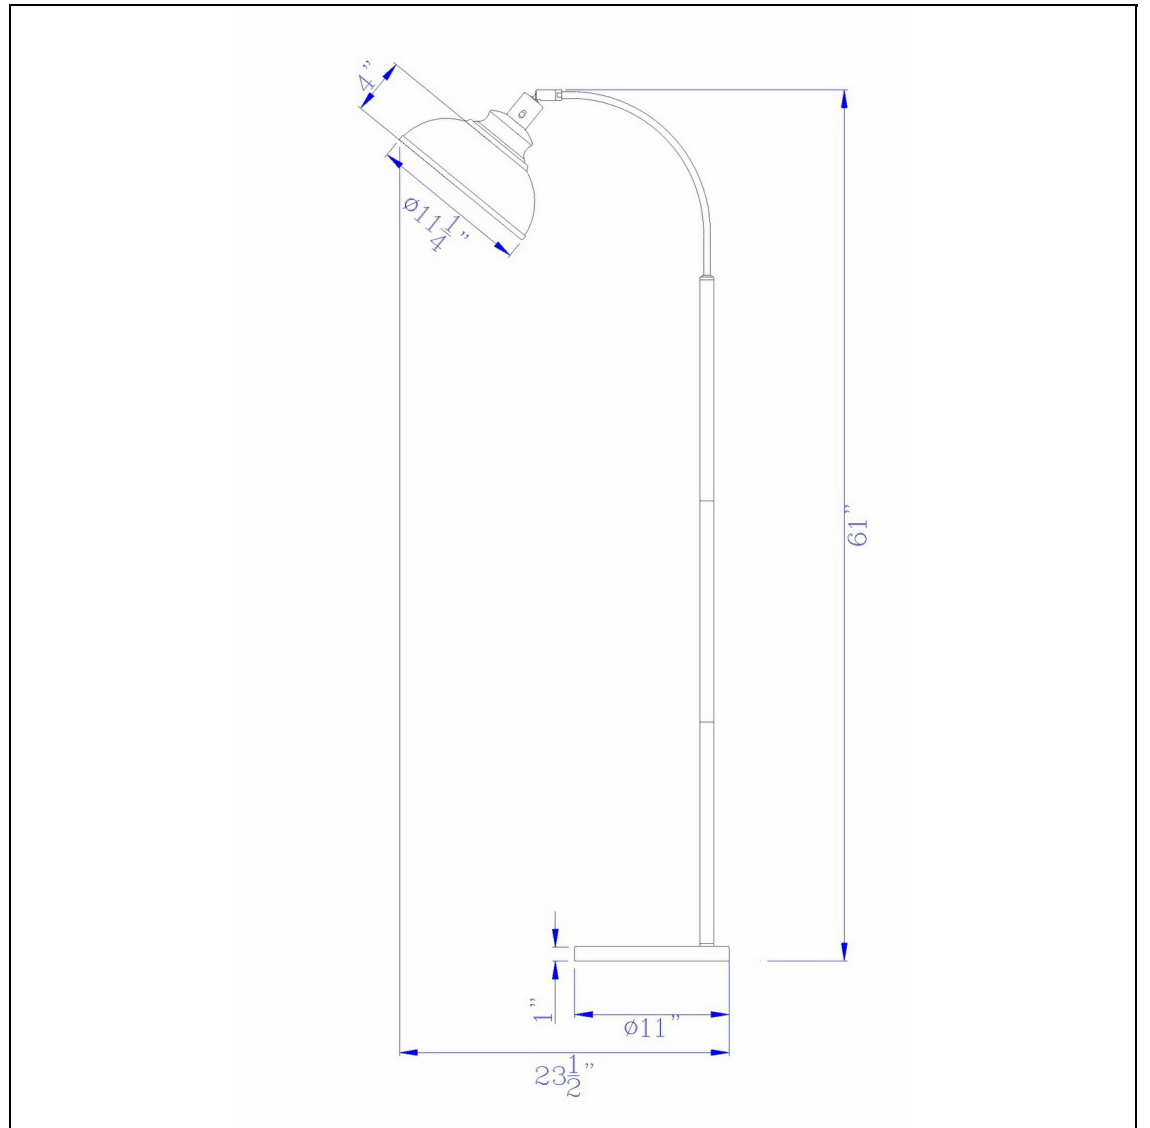

Product No. **BO-2964FL-DB**

Description

60W Dijon adjustable metal floor lamp with weight base and on off socket switch
Constructed with durable metal
Heavy weighted based for better balance
Dome metal shade
Adjustable shade for different positioning
On off socket switch
Easy assembly
Easy assembly
Refresh your space with this metal arc style floor lamp. With an arching arm, down facing dome shade

Technical Specifications

UPC	020193067284	Shade Bottom1	11.25
Wattage	60W	Shade Side	4.00
Switch Type	E26	Carton 1 Dimensions	17.30 x 15.50 x 27.30
Bulb Base	E26	Carton 2 Dimensions	0.00 x 0.00 x 27.30
Number of Lights	1	Package Dimensions	L: 27.30 W: 15.50 H: 17.30
Color	Dark Bronze		
Base Color	Dark Bronze		