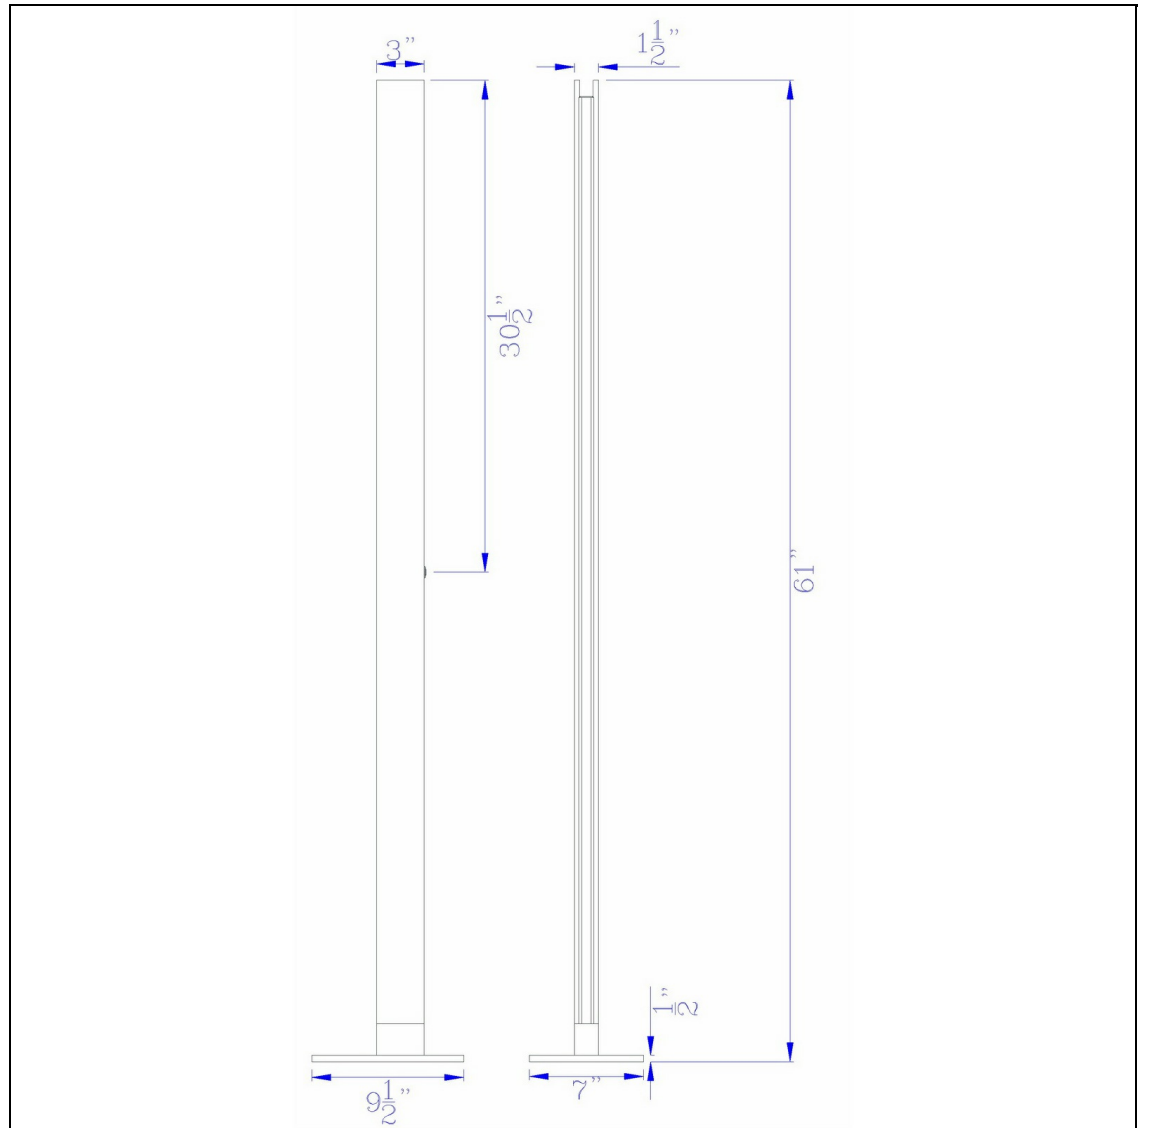

Product No. **BO-2965FL**

Description

Colmar integrated LED Rubber wood floor lamp with dimmer control. 24W, 2100 lumen, 3000K.
Constructed with durable metal manufactured with genuine pine wood
Dimmable integrated LED light
Great ambience lighting
Linear design
Solid metal base for durability
dimmer switch
dimmer switch
Rustic and modern meet with this elegant floor lamp design. It features a vertical plank style body

Technical Specifications

UPC	020193067284	Carton 1 Dimensions	63.30 x 4.50 x 9.50
Wattage	LED24W	Carton 2 Dimensions	0.00 x 0.00 x 9.50
CRI	80	Package Dimensions	L: 9.50 W: 4.50 H: 63.30
Lumen	2100		
Switch Type	Touch dimmer switch		
Bulb Base	Integrated LED		
Number of Lights	Intergrated LED		
Color	rubber wood		
Base Color	Metallic Silver		