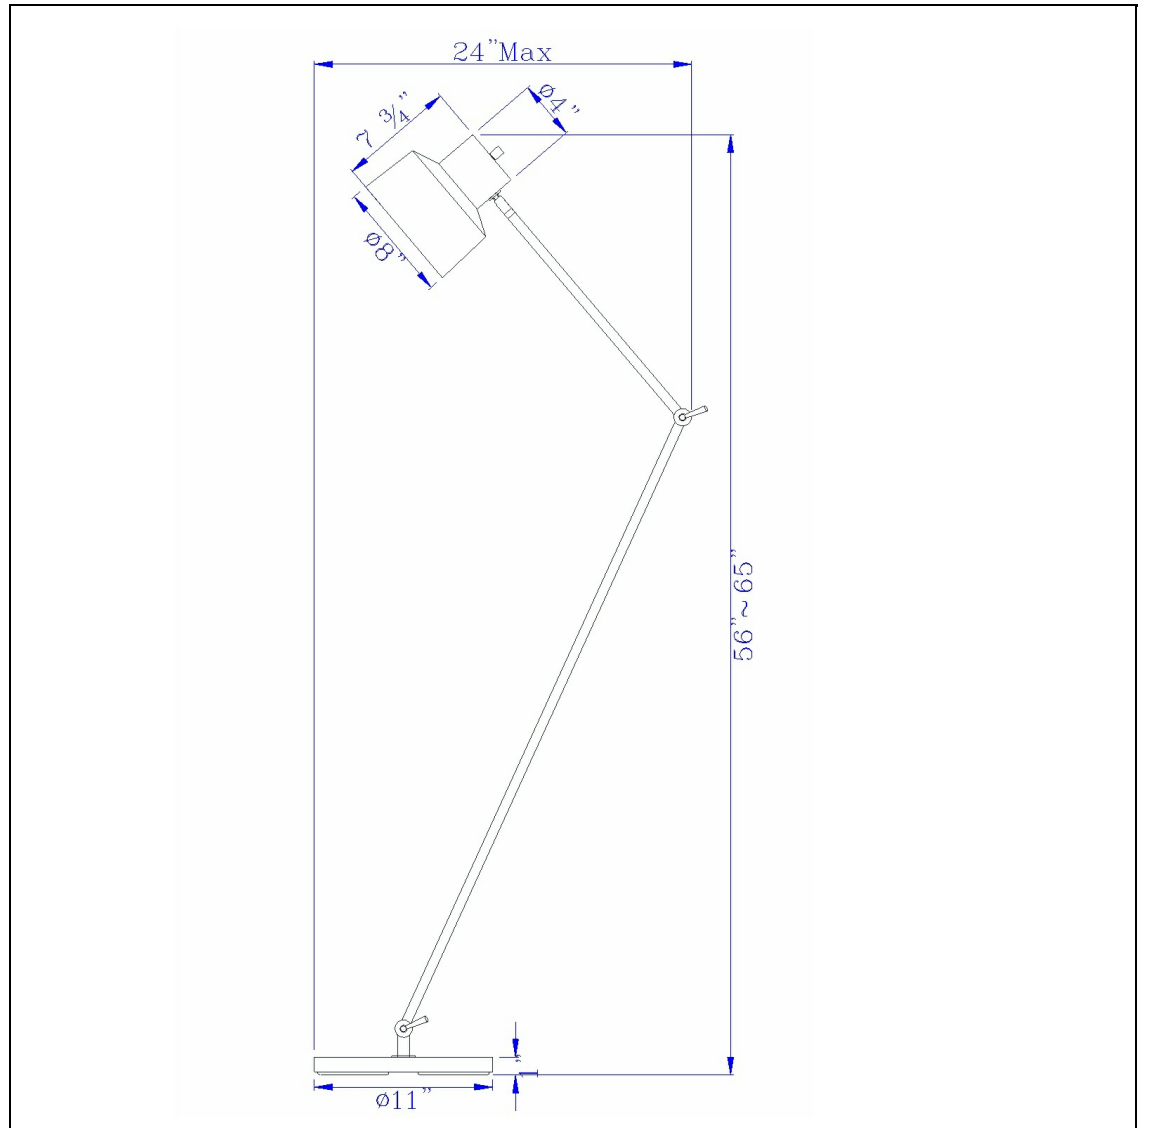

Product No. **BO-2966FL**

Description

60W Davidson metal floor lamp with weighted base, adjustable upper and lower arms. On off socket switch
Constructed with durable metal
Weighted base for better balance
Adjustable upper and lower arms
Metal shade
On off switch on shade
On off switch on shade
Refresh your space with this matte metal floor lamp. With a down facing circular shade and adjustab

Technical Specifications

UPC	020193067284	Shade Bottom1	8.00
Wattage	60W	Carton 1 Dimensions	53.50 x 13.50 x 14.50
Switch Type	E26	Carton 2 Dimensions	0.00 x 0.00 x 14.50
Bulb Base	E26	Package Dimensions	L: 14.50 W: 13.50 H: 53.50
Number of Lights	1		
Color	Matte Black		
Base Color	Matte Black		