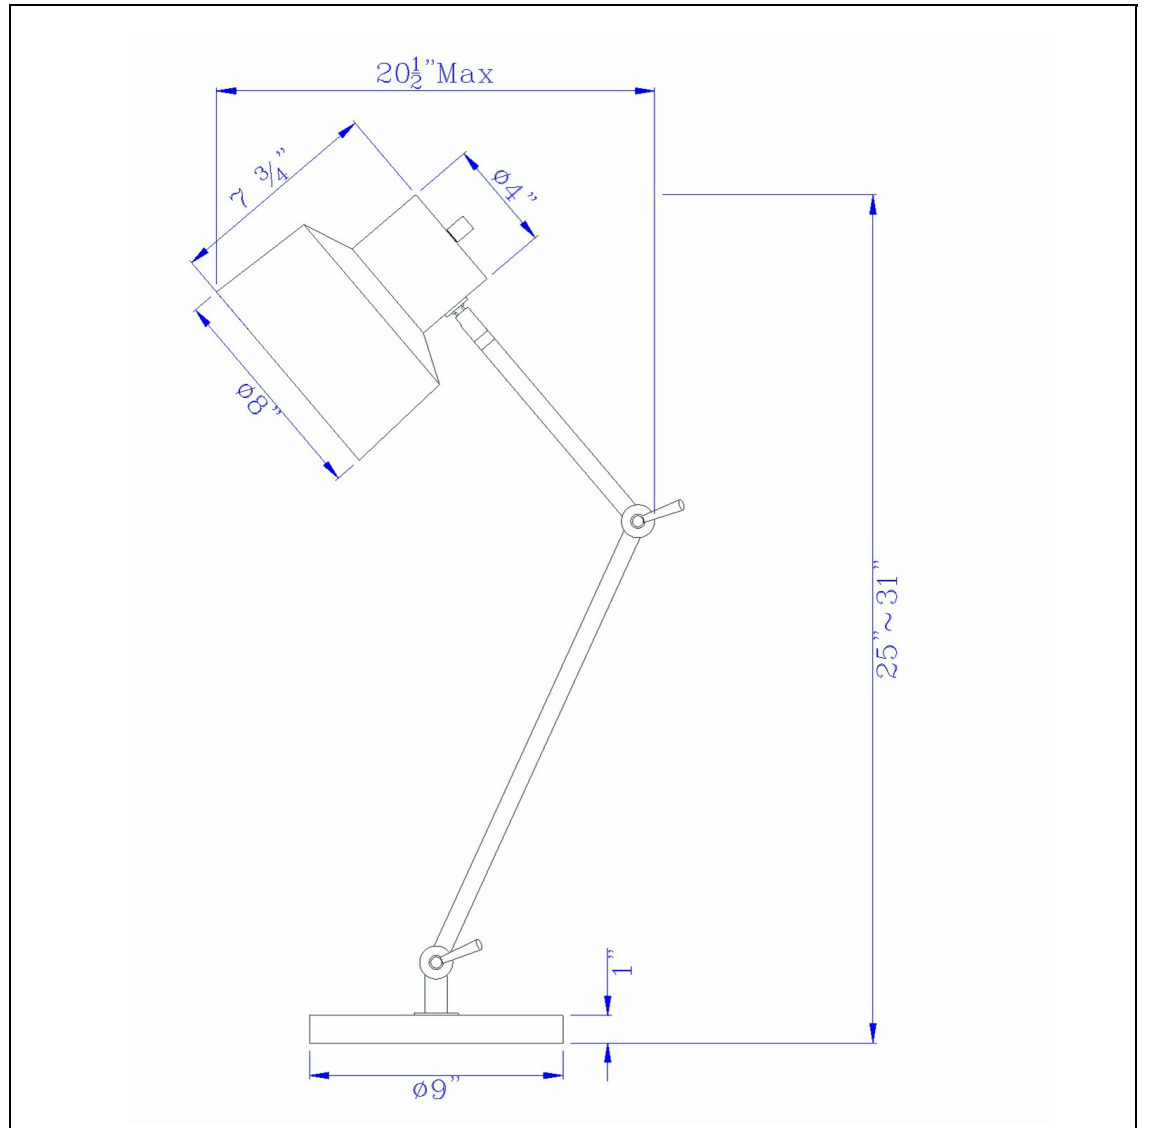

Product No. **BO-2966TB**

Description

60W Davidson metal desk lamp with weighted base, adjustable upper and lower arms. On off socket switch  
Constructed with durable metal  
Weighted base for better balance  
Adjustable upper and lower arms  
Metal shade  
On off switch on shade  
On off switch on shade  
Refresh your space with this matte metal desk lamp. With a down facing circular shade and adjustabl

Technical Specifications

<b>UPC</b>	020193067284
<b>Wattage</b>	60W
<b>Switch Type</b>	E26
<b>Bulb Base</b>	E26
<b>Number of Lights</b>	1
<b>Color</b>	Matte Black
<b>Base Color</b>	Matte Black

<b>Shade Bottom1</b>	8.00
<b>Carton 1 Dimensions</b>	25.00 x 14.00 x 11.50
<b>Carton 2 Dimensions</b>	0.00 x 0.00 x 11.50
<b>Package Dimensions</b>	L: 11.50 W: 14.00 H: 25.00