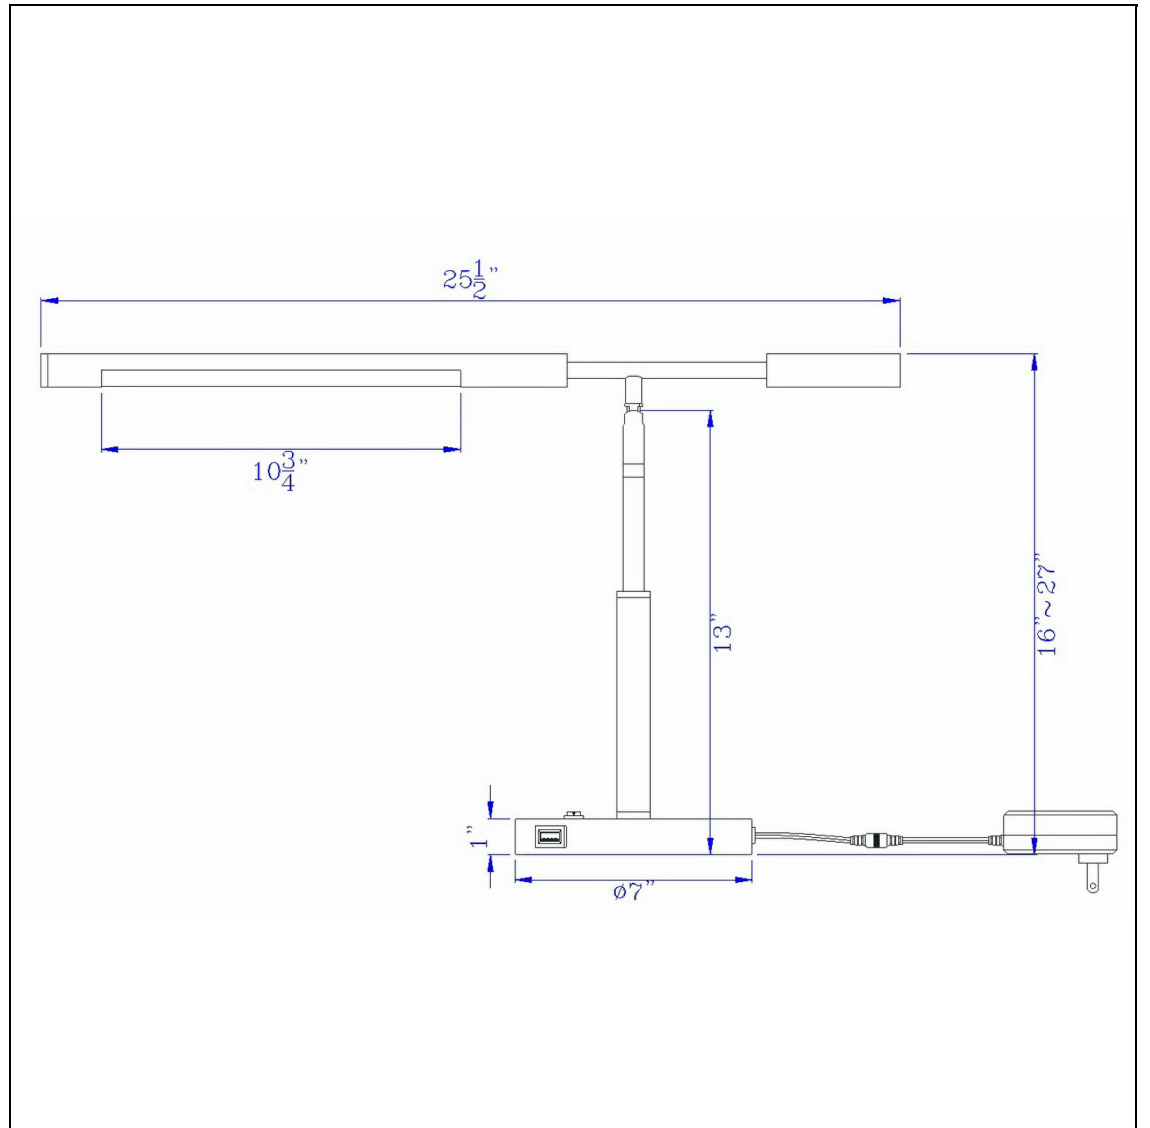

Product No. **BO-2967DK**

Description

Auray integrated LED desk lamp with 2 USB charging ports. 780 lumen, 3000K, on off rocker switch at base.
Constructed with durable metal
Weighted base for better balance
non dimmable integrated LED Light
Linear design
Equipped with 2 USB charging ports
adjustable balance arm
adjustable balance arm
Refresh your space with this modern metal LED desk lamp. It features a sleek balance arm constructio

Technical Specifications

UPC	020193067284
Wattage	LED10W
CRI	80
Lumen	780
Switch Type	Integrated LED
Bulb Base	Integrated LED
Number of Lights	Intergrated LED
Color	Brushed Steel
Base Color	Brushed Steel

Carton 1 Dimensions	23.50 x 4.30 x 9.30
Carton 2 Dimensions	0.00 x 0.00 x 9.30
Package Dimensions	L: 9.30 W: 4.30 H: 23.50