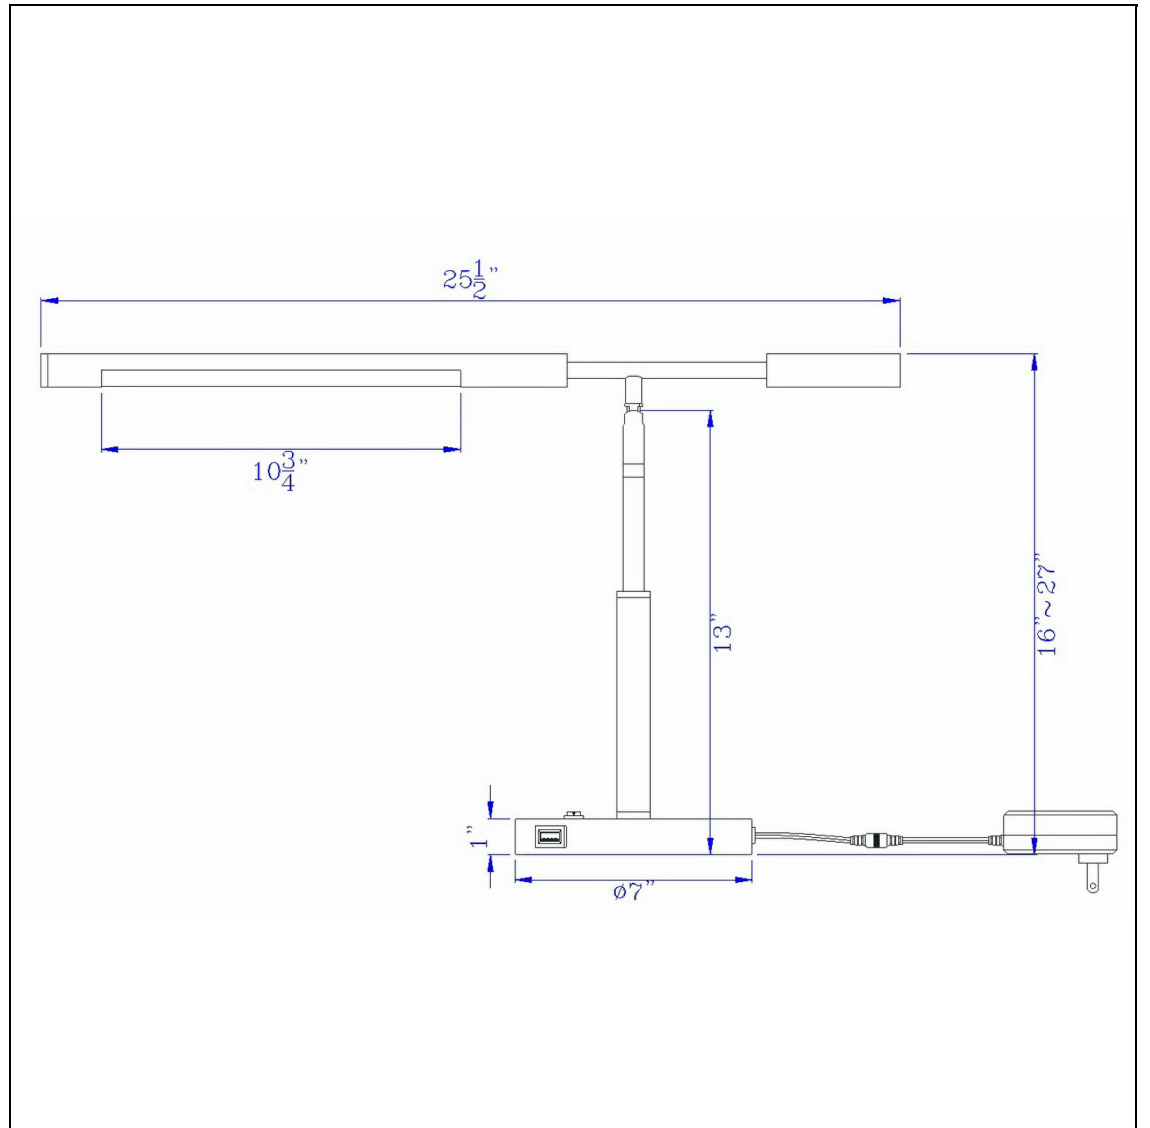

Product No. **BO-2967DK**

Description

Auray integrated LED desk lamp with 2 USB charging ports. 780 lumen, 3000K, on off rocker switch at base.
Constructed with durable metal
Weighted base for better balance
non dimmable integrated LED Light
Linear design
Equipped with 2 USB charging ports
adjustable balance arm
adjustable balance arm
Refresh your space with this modern metal LED desk lamp. It features a sleek balance arm constructio

Technical Specifications

| | |
|-------------------------|-----------------|
| UPC | 020193067284 |
| Wattage | LED10W |
| CRI | 80 |
| Lumen | 780 |
| Switch Type | Integrated LED |
| Bulb Base | Integrated LED |
| Number of Lights | Intergrated LED |
| Color | Brushed Steel |
| Base Color | Brushed Steel |

| | |
|----------------------------|--------------------------|
| Carton 1 Dimensions | 23.50 x 4.30 x 9.30 |
| Carton 2 Dimensions | 0.00 x 0.00 x 9.30 |
| Package Dimensions | L: 9.30 W: 4.30 H: 23.50 |