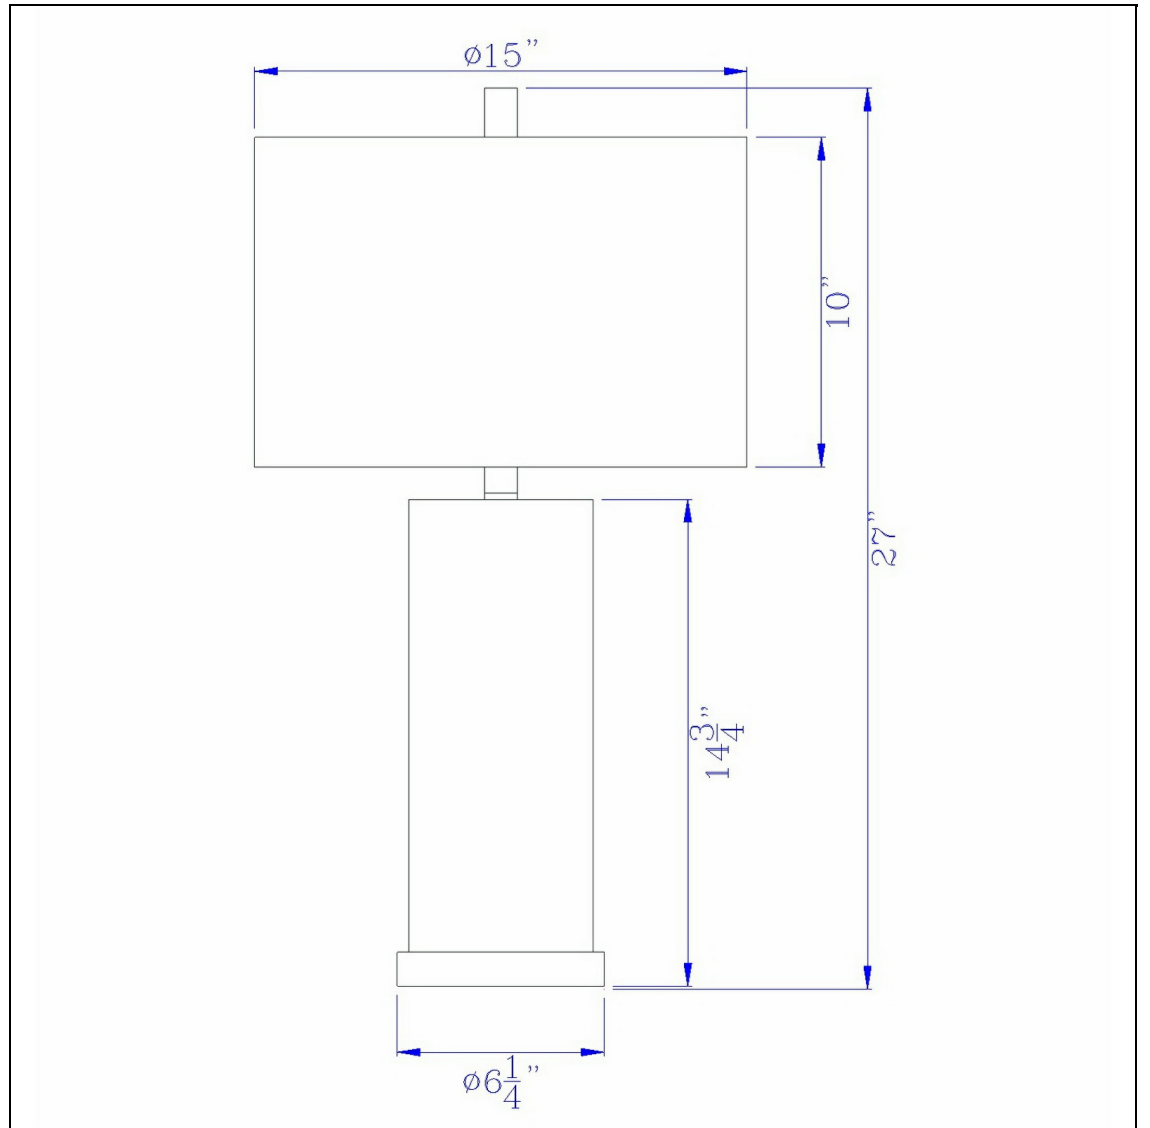

Product No. **BO-2969TB**

Description

150W 3 way Graham ceramic table lamp with hardback drum fabric shade
Constructed with durable material
Weighted base for better balance
black leathrette texture
Hardback fabric drum shade with inner lining
Ceramic lamp body
Metal brushed steel finish base
Metal brushed steel finish base
Update your space with this leatherette style ceramic table lamp. It features a classic column style

Technical Specifications

UPC	020193067284	Shade Top1	15.00
Wattage	150W	Shade Bottom1	15.00
Switch Type	E26	Shade Side	10.00
Bulb Base	E26	Carton 1 Dimensions	8.50 x 16.00 x 16.00
Number of Lights	1	Carton 2 Dimensions	0.00 x 0.00 x 16.00
Color	Black Leathrette	Package Dimensions	L: 16.00 W: 16.00 H: 8.50
Base Color	Brushed Steel		