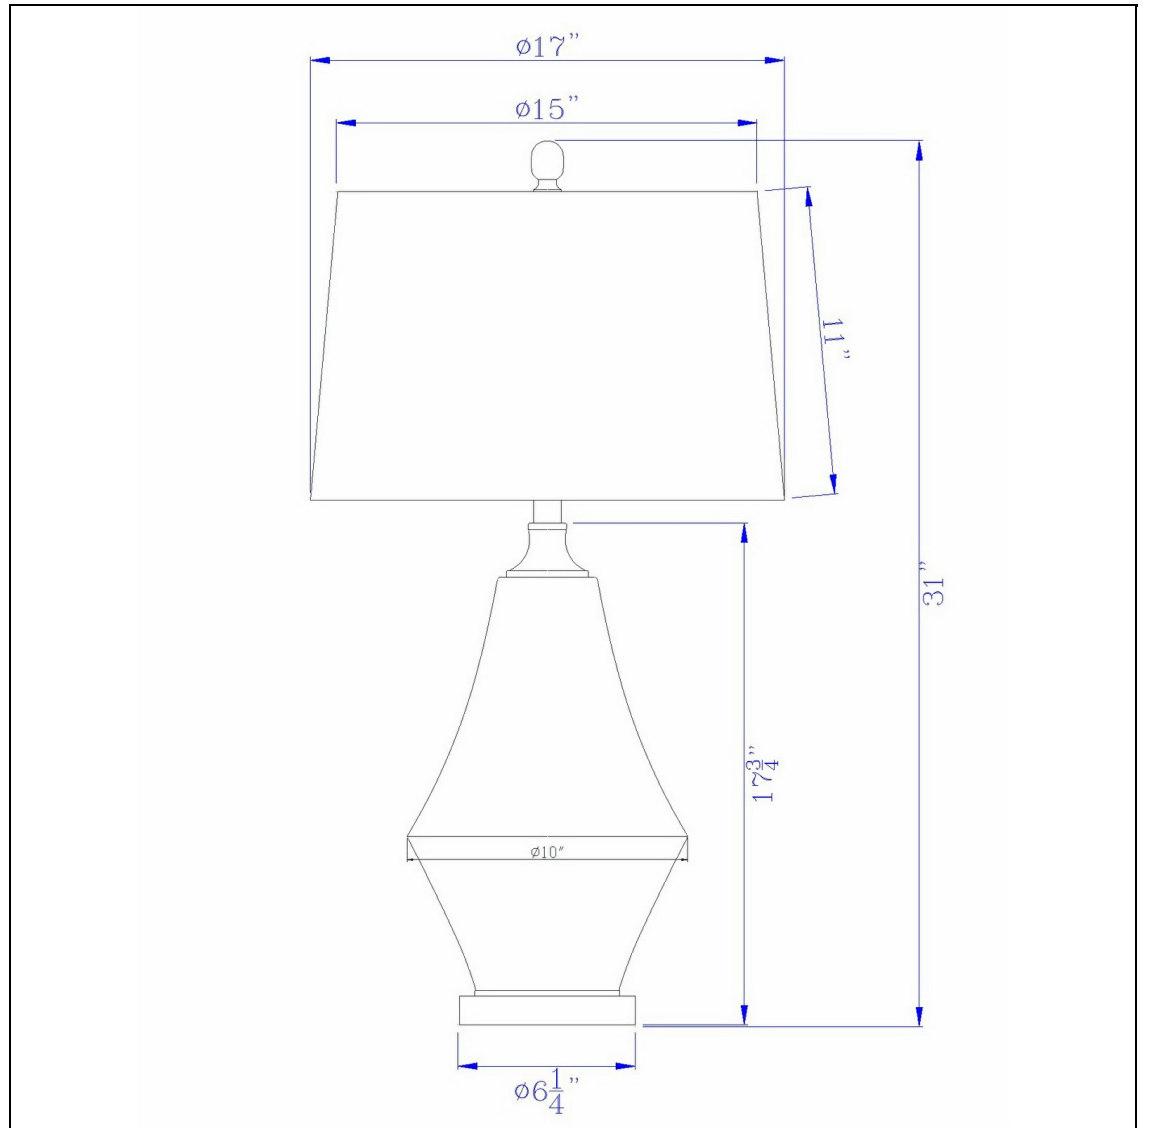

Product No. **BO-2970TB**

Description

150W 3 way Conover glass table lamp with hardback taper drum fabric shade  
Constructed with durable material  
Weighted base for better balance  
smoke molded trextured glass  
Metal brushed steel finish base  
Hardback fabric taper drum shade  
Hardback fabric taper drum shade  
Illuminate your space with this concave patterned smoked glass table lamp. It features a wide bottom

Technical Specifications

<b>UPC</b>	020193067284	<b>Shade Top1</b>	15.00
<b>Wattage</b>	150W	<b>Shade Bottom1</b>	17.00
<b>Switch Type</b>	E26	<b>Shade Side</b>	11.00
<b>Bulb Base</b>	E26	<b>Carton 1 Dimensions</b>	21.00 x 18.00 x 18.00
<b>Number of Lights</b>	1	<b>Carton 2 Dimensions</b>	0.00 x 0.00 x 18.00
<b>Color</b>	Smoky	<b>Package Dimensions</b>	L: 18.00 W: 18.00 H: 21.00
<b>Base Color</b>	Brushed Steel		