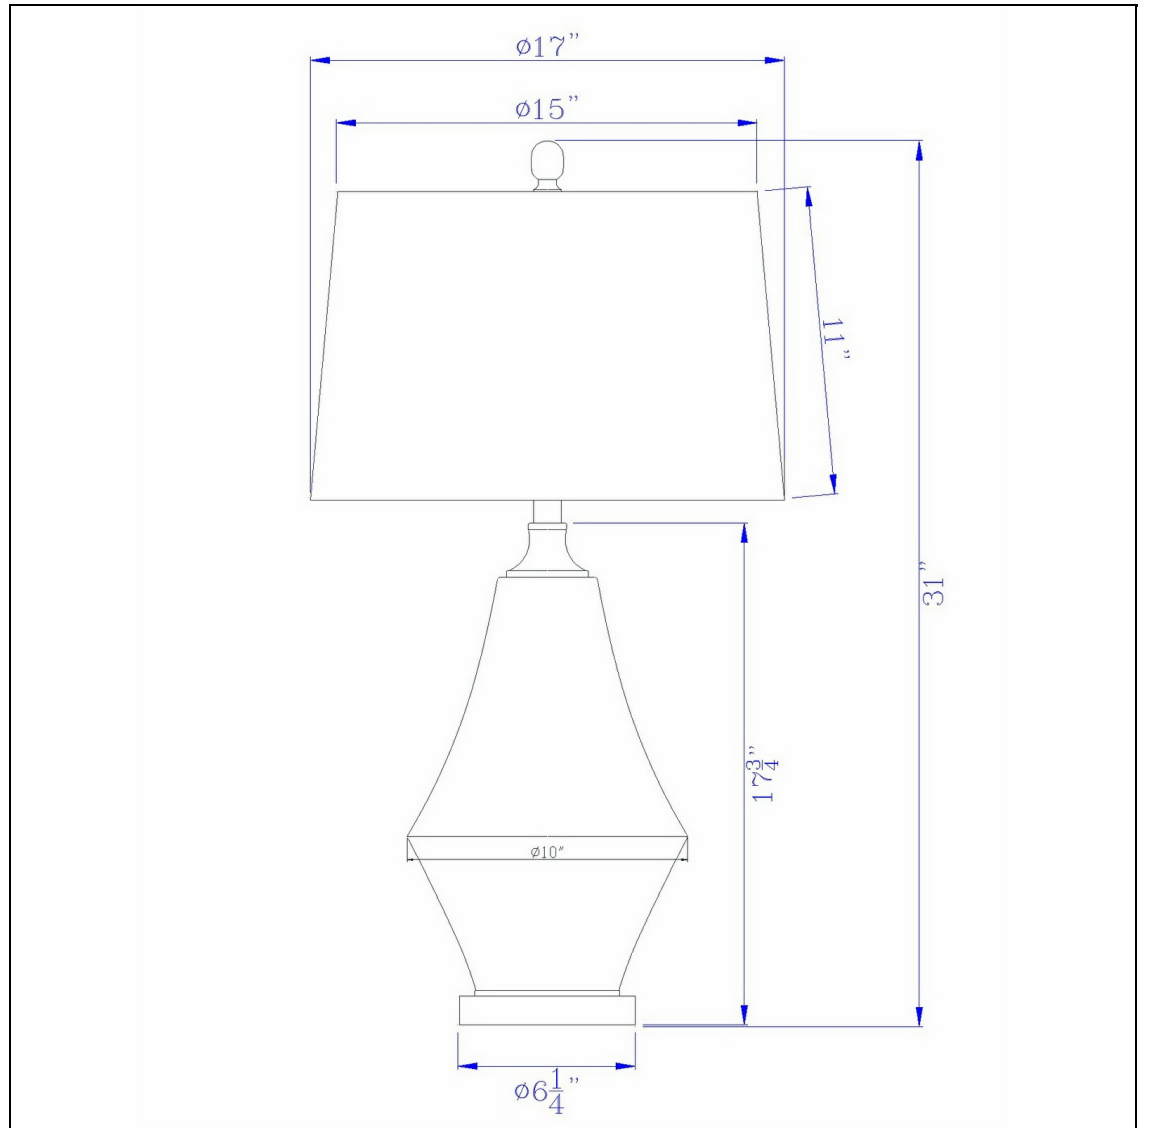

Product No. **BO-2970TB**

Description

150W 3 way Conover glass table lamp with hardback taper drum fabric shade
Constructed with durable material
Weighted base for better balance
smoke molded trextured glass
Metal brushed steel finish base
Hardback fabric taper drum shade
Hardback fabric taper drum shade
Illuminate your space with this concave patterned smoked glass table lamp. It features a wide bottom

Technical Specifications

UPC	020193067284	Shade Top1	15.00
Wattage	150W	Shade Bottom1	17.00
Switch Type	E26	Shade Side	11.00
Bulb Base	E26	Carton 1 Dimensions	21.00 x 18.00 x 18.00
Number of Lights	1	Carton 2 Dimensions	0.00 x 0.00 x 18.00
Color	Smoky	Package Dimensions	L: 18.00 W: 18.00 H: 21.00
Base Color	Brushed Steel		