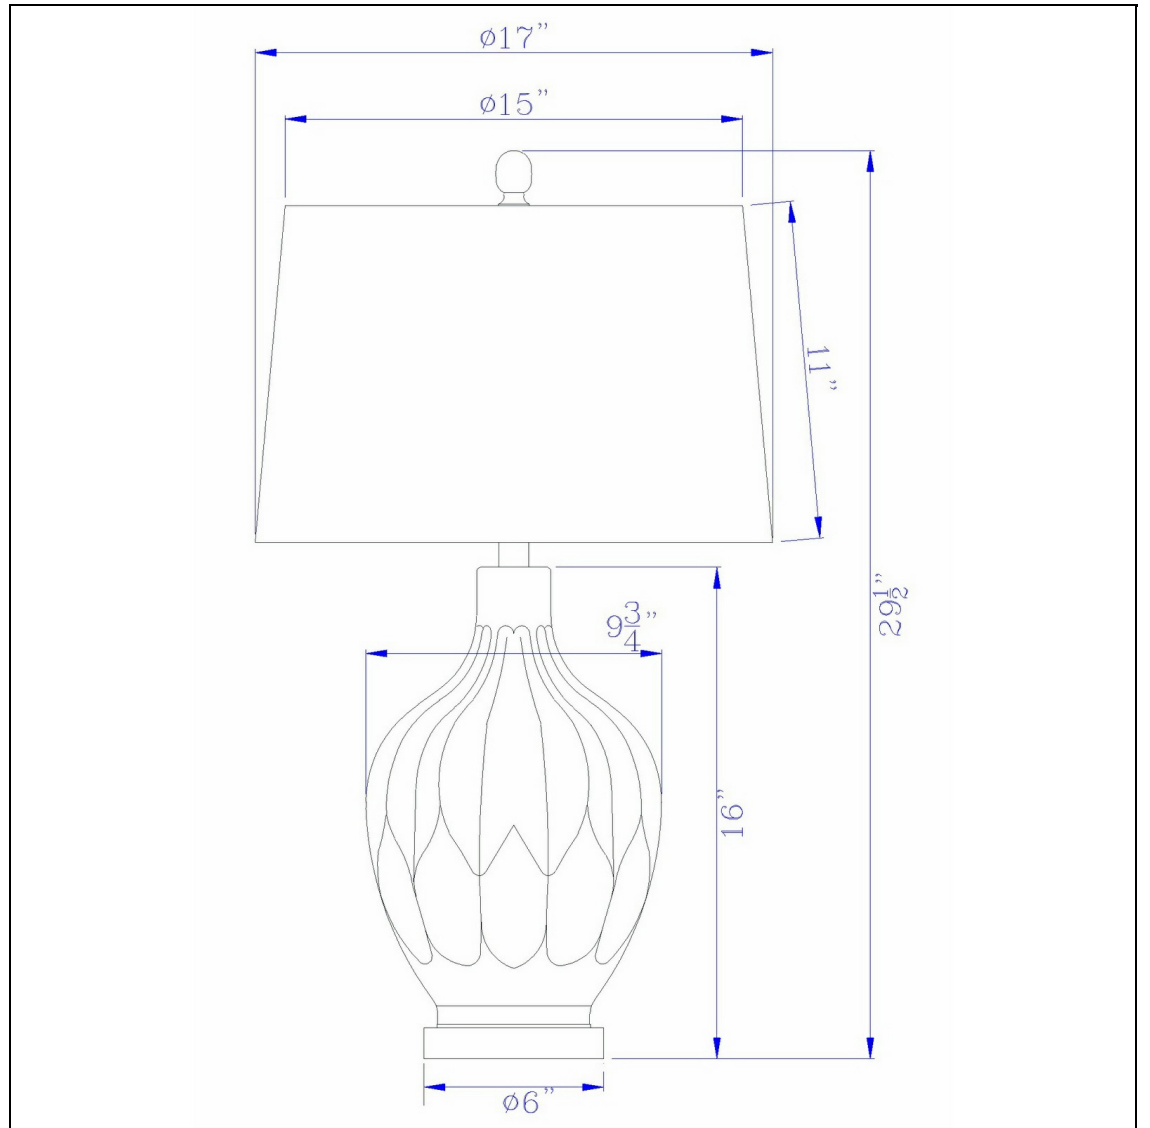

Product No. **BO-2971TB**

Description

150W 3 way Bancroft glass table lamp with hardback taper drum fabric shade  
Constructed with durable material  
Weighted base for better balance  
clear molded textured glass  
Metal antiqued brass finish base  
Hardback fabric taper drum shade  
Hardback fabric taper drum shade  
Illuminate your space with this concave patterned clear glass table lamp. It features a wide bottom

Technical Specifications

<b>UPC</b>	020193067284	<b>Shade Top1</b>	15.00
<b>Wattage</b>	150W	<b>Shade Bottom1</b>	17.00
<b>Switch Type</b>	E26	<b>Shade Side</b>	11.00
<b>Bulb Base</b>	E26	<b>Carton 1 Dimensions</b>	19.50 x 18.00 x 18.00
<b>Number of Lights</b>	1	<b>Carton 2 Dimensions</b>	0.00 x 0.00 x 18.00
<b>Color</b>	Clear/Antique Brass	<b>Package Dimensions</b>	L: 18.00 W: 18.00 H: 19.50
<b>Base Color</b>	Antique Brass		