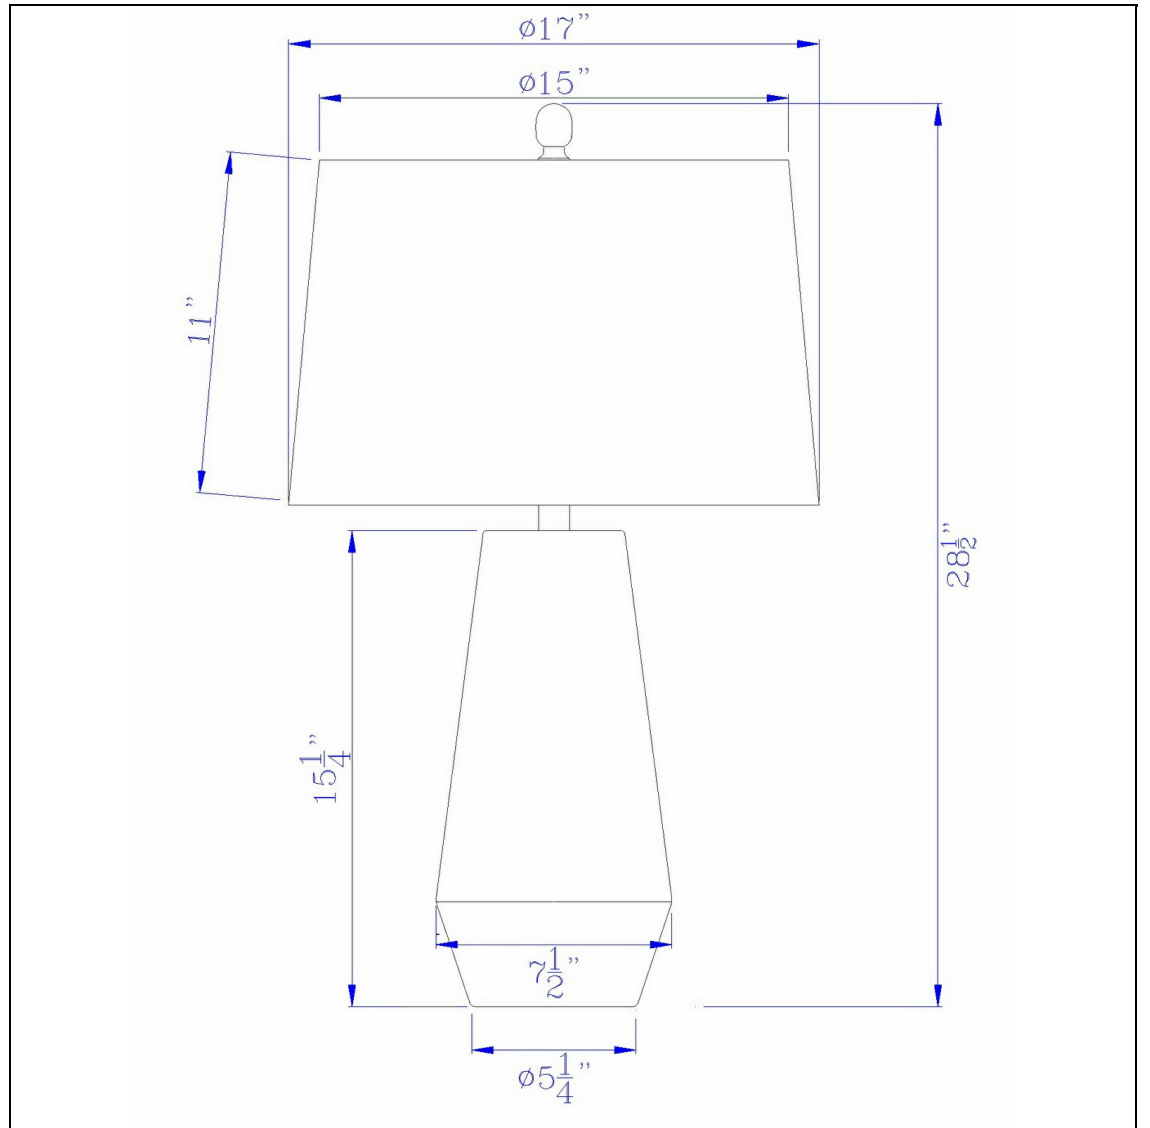

Product No. **BO-2973TB**

Description

150W 3 way Hanson ceramic table lamp with hardback taper linen drum shade
Constructed with durable material
Weighted base for better balance
Ceramic lamp body
Leaf pattern Design
Hardback fabric taper drum shade
Hardback fabric taper drum shade
Add a tropical vibe to your space with this brown ceramic leaf print table lamp. It features a marbl

Technical Specifications

UPC	020193067284	Shade Top1	15.00
Wattage	150W	Shade Bottom1	17.00
Switch Type	E26	Shade Side	11.00
Bulb Base	E26	Carton 1 Dimensions	19.00 x 18.00 x 18.00
Number of Lights	1	Carton 2 Dimensions	0.00 x 0.00 x 18.00
Color	Cocoa	Package Dimensions	L: 18.00 W: 18.00 H: 19.00
Base Color	None		