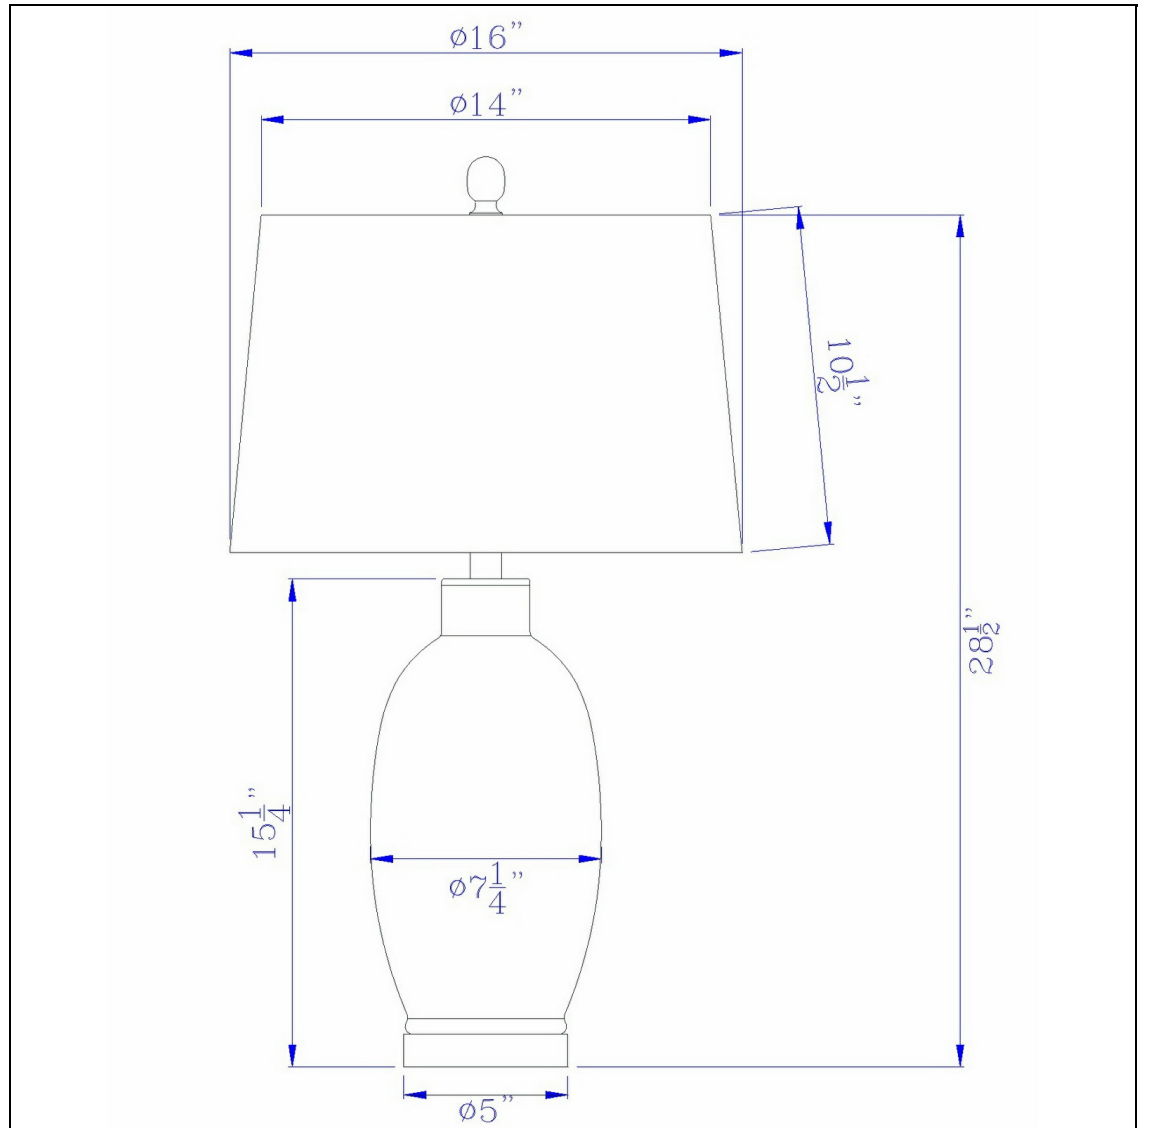

Product No. **BO-2974TB**

Description

150W 3 way Olive ceramic table lamp with hardback taper fabric drum shade
Constructed with durable material
Weighted base for better balance
Ceramic lamp body
Floral pattern design
Hardback fabric taper drum shade
Hardback fabric taper drum shade
Update your d?cor with this retro style ceramic table lamp. It features a classic oval silhouette, b

Technical Specifications

UPC	020193067284	Shade Top1	14.00
Wattage	150W	Shade Bottom1	16.00
Switch Type	E26	Shade Side	10.50
Bulb Base	E26	Carton 1 Dimensions	19.00 x 17.00 x 17.00
Number of Lights	1	Carton 2 Dimensions	0.00 x 0.00 x 17.00
Color	Cinnamon	Package Dimensions	L: 17.00 W: 17.00 H: 19.00
Base Color	Brushed Steel		