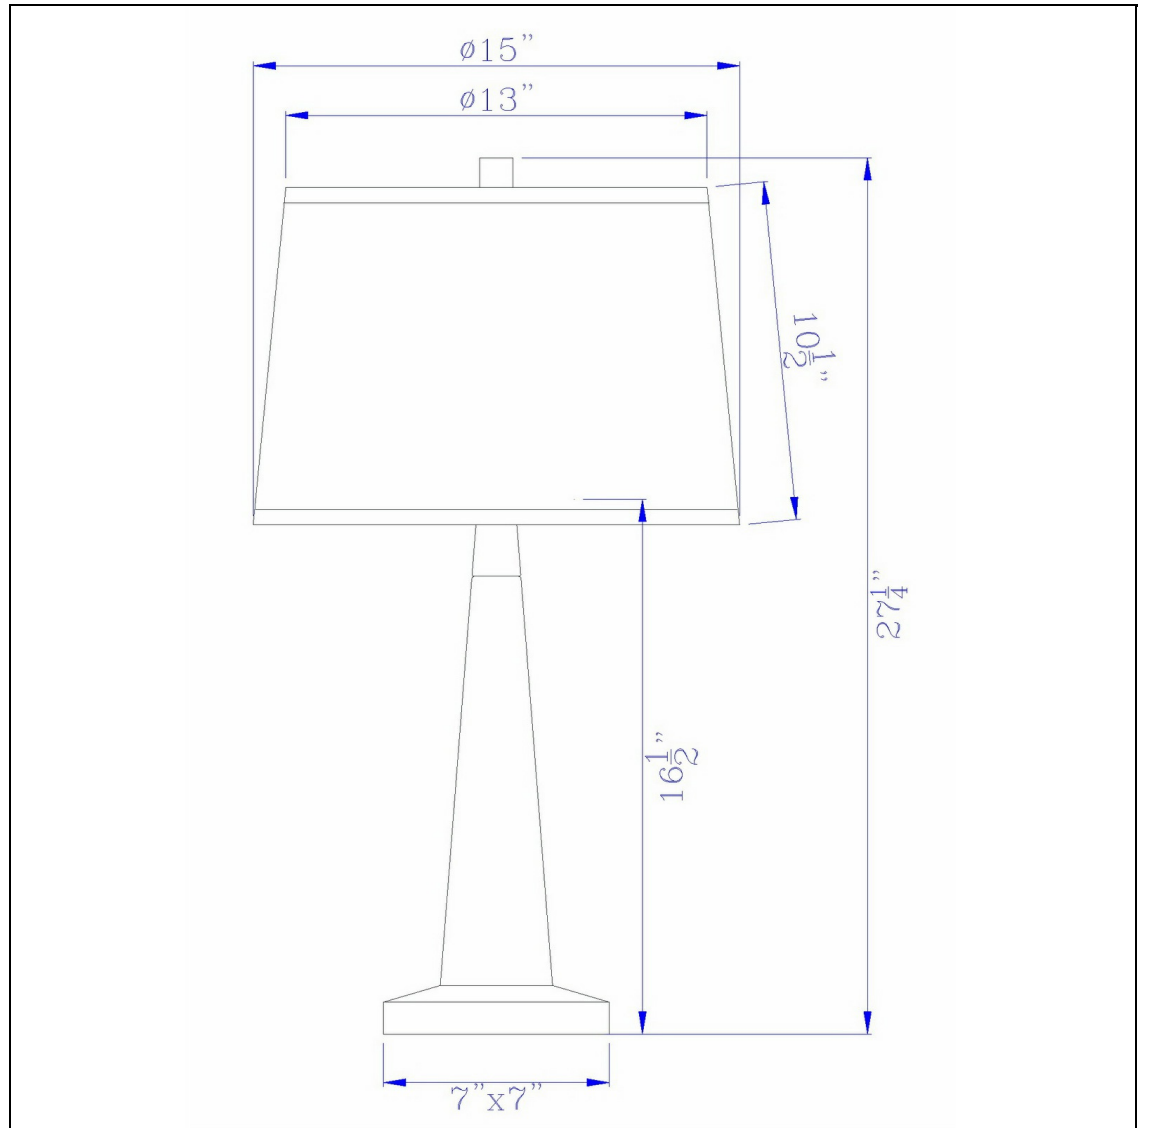

Product No. **BO-2976TB**

Description

150W 3 way Ravenna resin pyramid design table lamp with hardback taper fabric drum shade
Constructed with durable material
Weighted base for better balance
Square base with taper column design
Sand Stone finish
Hardback fabric taper drum shade
Hardback fabric taper drum shade
Refresh your space with this brown resin column style table lamp. It features a painted marble look

Technical Specifications

| | | | |
|-------------------------|--------------|----------------------------|----------------------------|
| UPC | 020193067284 | Shade Top1 | 13.00 |
| Wattage | 150W | Shade Bottom1 | 15.00 |
| Switch Type | E26 | Shade Side | 10.50 |
| Bulb Base | E26 | Carton 1 Dimensions | 23.50 x 16.00 x 16.00 |
| Number of Lights | 1 | Carton 2 Dimensions | 0.00 x 0.00 x 16.00 |
| Color | Earth | Package Dimensions | L: 16.00 W: 16.00 H: 23.50 |
| Base Color | Oak | | |