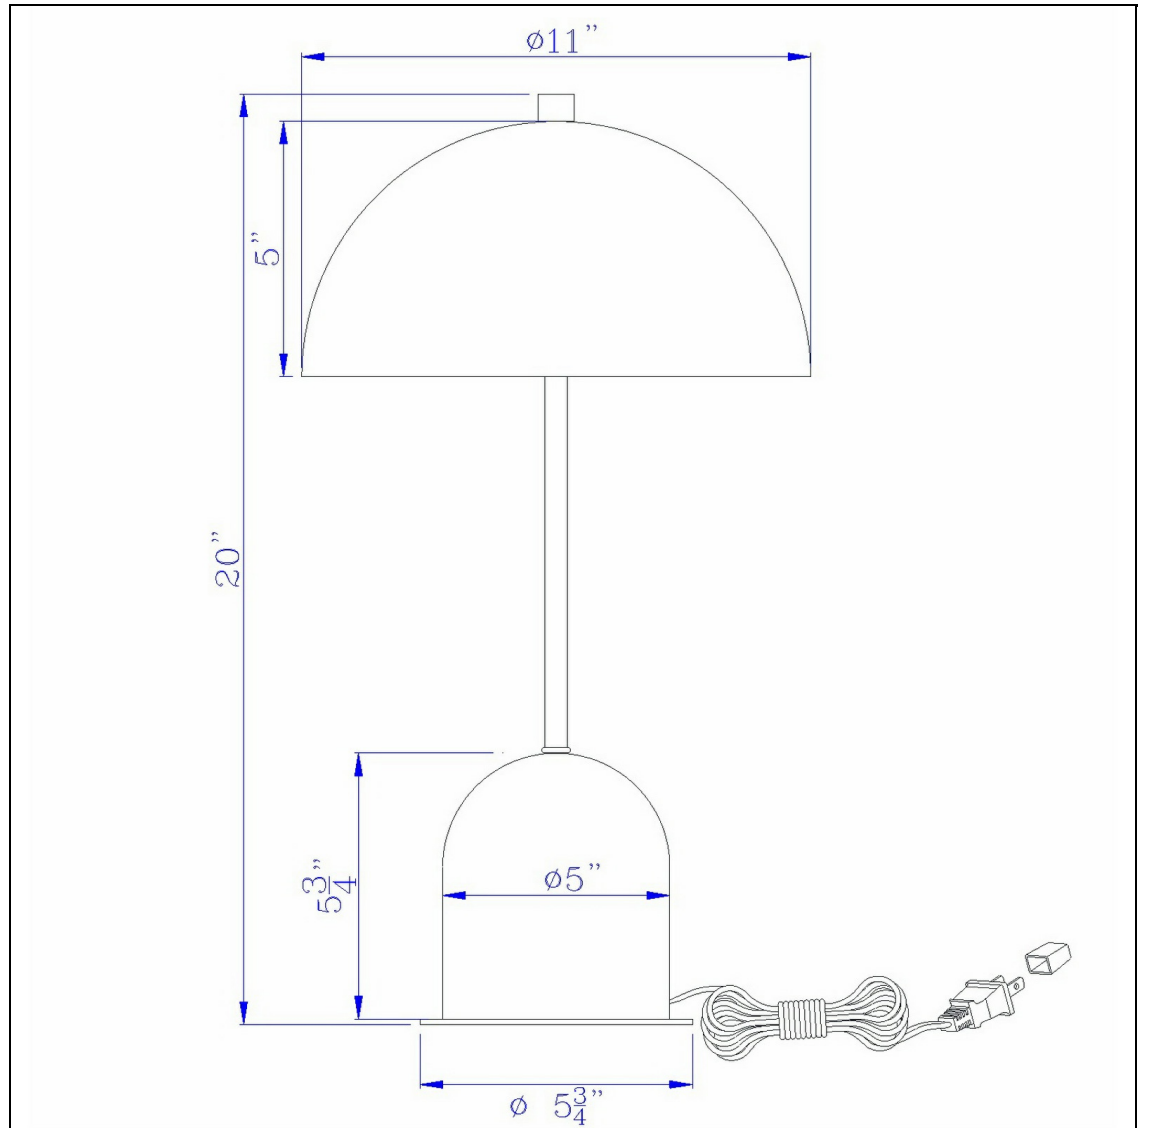

Product No. **BO-2978DK-AB**

Description

40W Peppa metal accent lamp with on off touch sensor switch  
Constructed with durable material  
Weighted base for better balance  
Mushroom shape  
Turn on the lamp with touching sensor  
Metal Dome shade  
Coordinating finish painted on the inner shade  
Coordinating finish painted on the inner shade  
This touch sensor accent lamp is a great addition to your space. It features a smooth polished monoc

Technical Specifications

<b>UPC</b>	020193067284	<b>Shade Bottom1</b>	11.00
<b>Wattage</b>	40W	<b>Shade Side</b>	5.00
<b>Switch Type</b>	E26	<b>Carton 1 Dimensions</b>	22.50 x 12.50 x 12.50
<b>Bulb Base</b>	E26	<b>Carton 2 Dimensions</b>	0.00 x 0.00 x 12.50
<b>Number of Lights</b>	1	<b>Package Dimensions</b>	L: 12.50 W: 12.50 H: 22.50
<b>Color</b>	Antique Brass		
<b>Base Color</b>	Antique Brass		