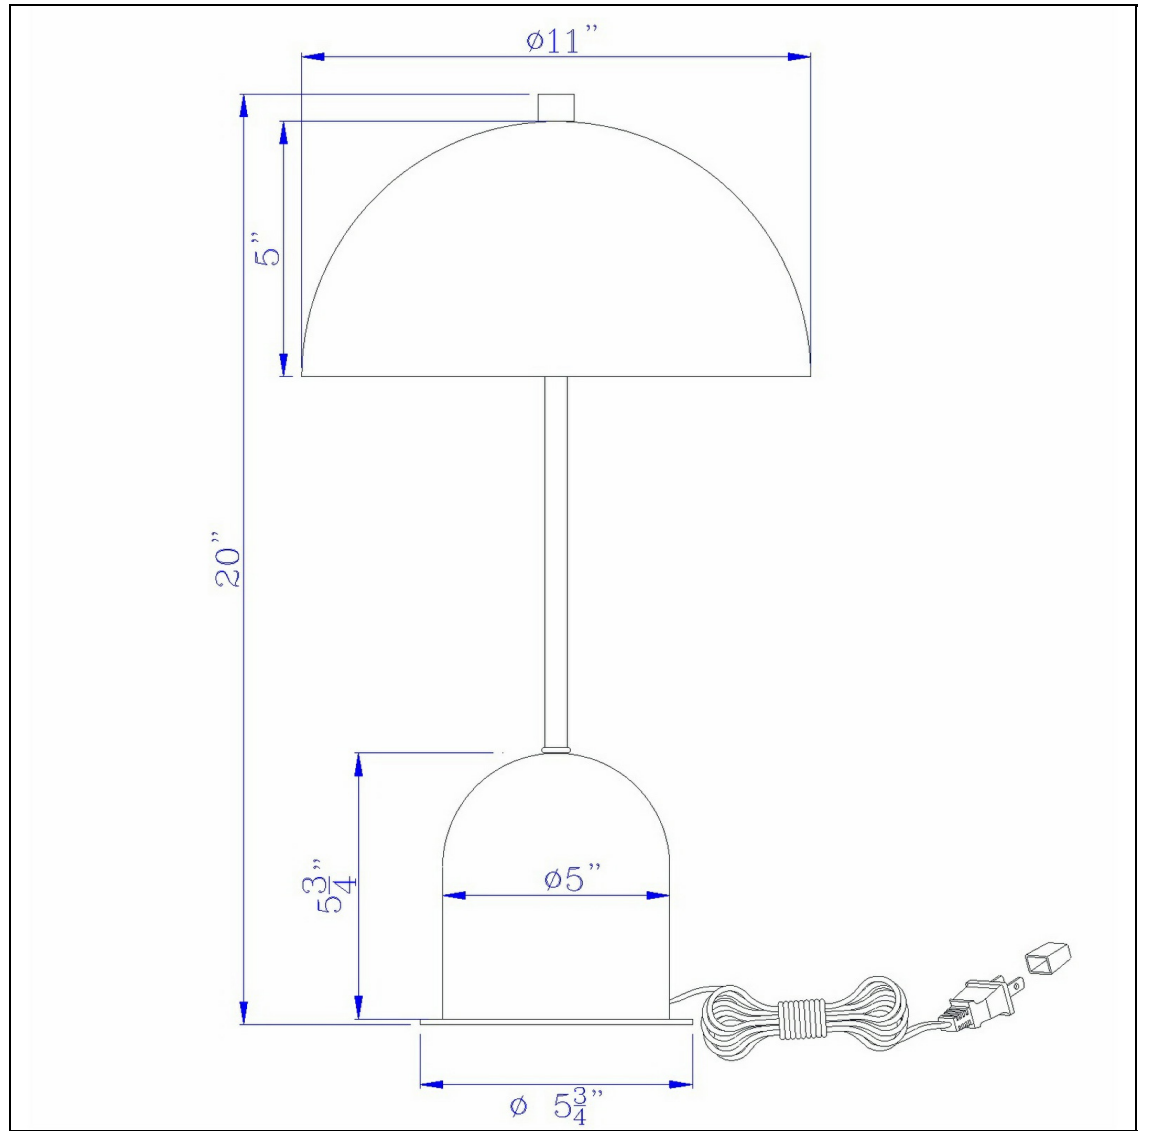

Product No. **BO-2978DK-BS**

Description

40W Peppa metal accent lamp with on off touch sensor switch
Constructed with durable material
Weighted base for better balance
Mushroom shape
Turn on the lamp with touching sensor
Metal Dome shade
Coordinating finish painted on the inner shade
Coordinating finish painted on the inner shade
This touch sensor accent lamp is a great addition to your space. It features a smooth polished monoc

Technical Specifications

UPC	020193067284	Shade Bottom1	11.00
Wattage	40W	Shade Side	5.00
Switch Type	E26	Carton 1 Dimensions	22.50 x 12.50 x 12.50
Bulb Base	E26	Carton 2 Dimensions	0.00 x 0.00 x 12.50
Number of Lights	1	Package Dimensions	L: 12.50 W: 12.50 H: 22.50
Color	Brushed Steel		
Base Color	Brushed Steel		