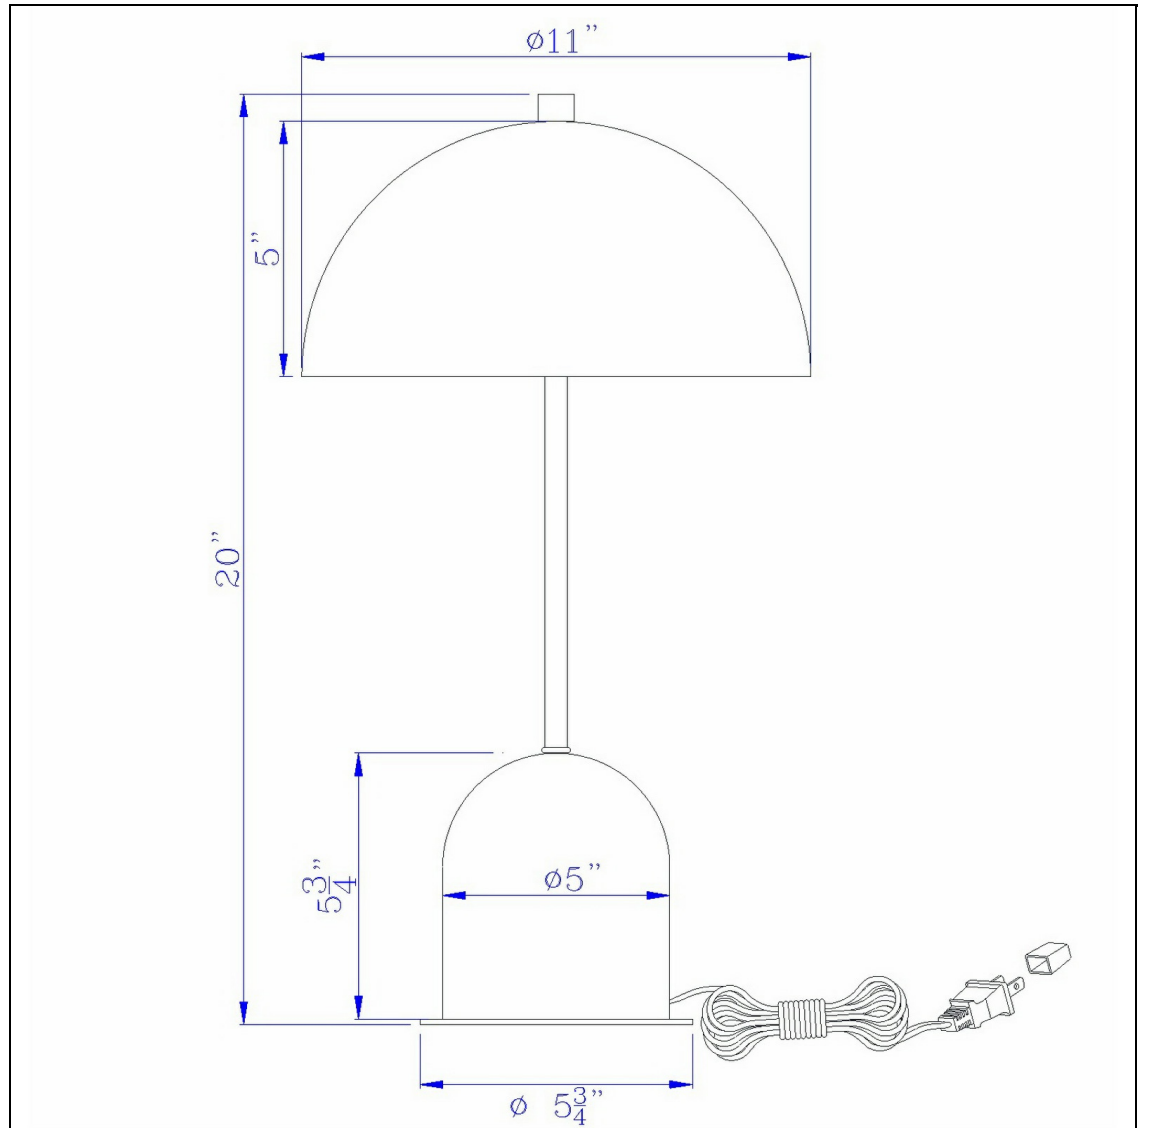

Product No. **BO-2978DK-MT**

Description

40W Peppa metal accent lamp with on off touch sensor switch
Constructed with durable material
Weighted base for better balance
Mushroom shape
Turn on the lamp with touching sensor
Metal Dome shade
Coordinating finish painted on the inner shade
Coordinating finish painted on the inner shade
This touch sensor accent lamp is a great addition to your space. It features a smooth polished monoc

Technical Specifications

UPC	020193067284	Shade Bottom1	11.00
Wattage	40W	Shade Side	5.00
Switch Type	E26	Carton 1 Dimensions	22.50 x 12.50 x 12.50
Bulb Base	E26	Carton 2 Dimensions	0.00 x 0.00 x 12.50
Number of Lights	1	Package Dimensions	L: 12.50 W: 12.50 H: 22.50
Color	Gun Metal		
Base Color	Gun Metal		