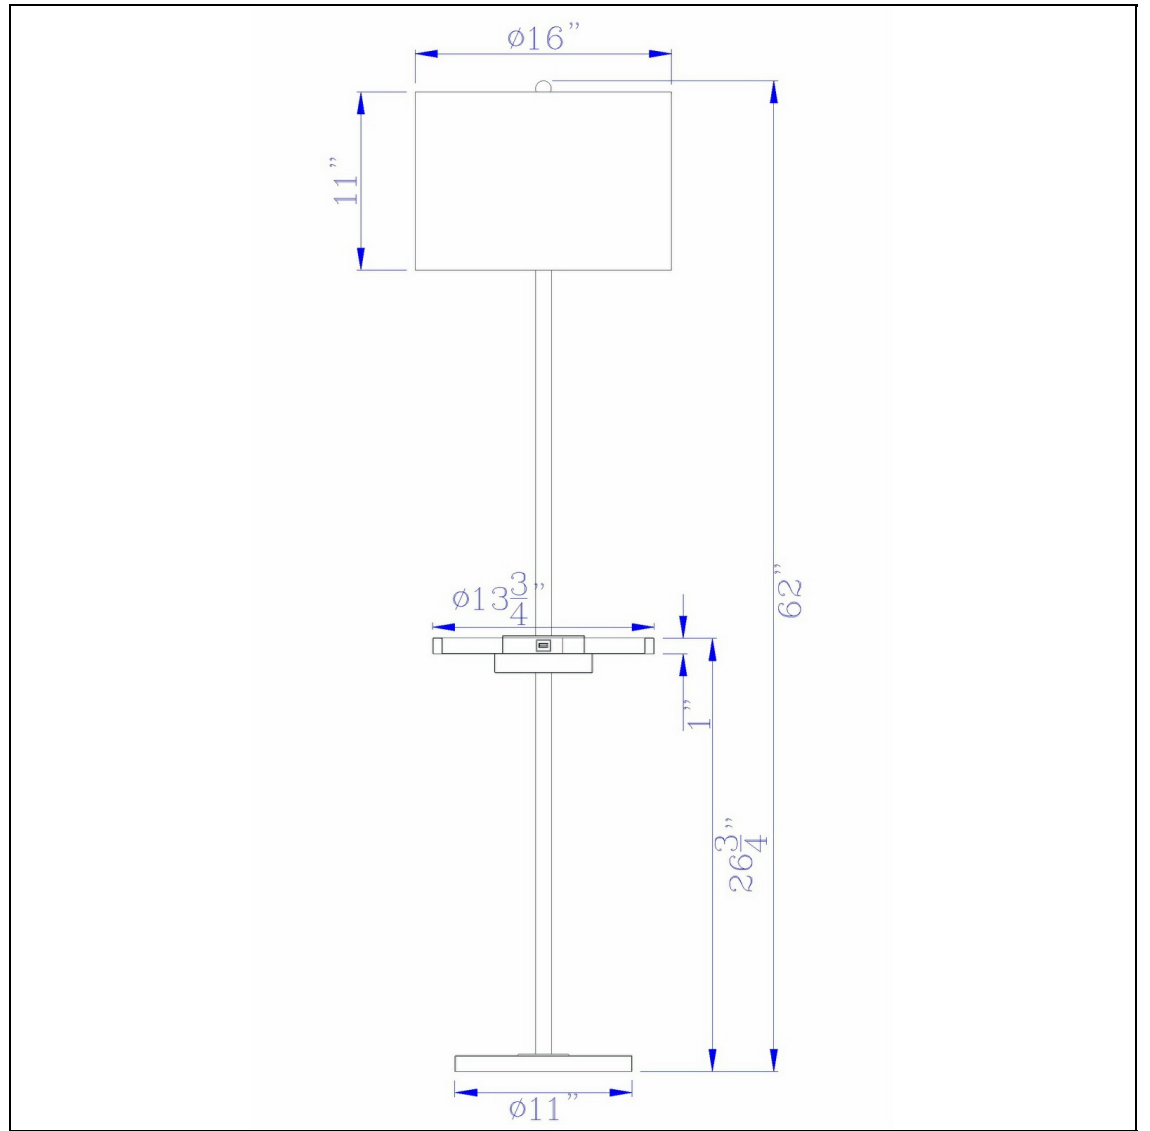

Product No. **BO-2983FL-AB**

Description

150W 3 way Crofton metal floor lamp with centered metal tray table with 2 USB charging ports and weighted metal base
Has a metal tray table Dia 13 3/4", Height 1"
Floor lamp equipped with 2 USB charging ports
Constructed with durable metal
Comes with a hardback off white fabric drum shade
Heavy weight base for great balance
Heavy weight base for great balance
Light a seating area or entertainment room with this stylish antique brass floor lamp. It features

Technical Specifications

UPC	020193067284	Shade Top1	16.00
Wattage	150W	Shade Bottom1	16.00
Switch Type	E26	Shade Side	11.00
Bulb Base	E26	Carton 1 Dimensions	31.50 x 17.00 x 17.00
Number of Lights	1	Carton 2 Dimensions	0.00 x 0.00 x 17.00
Color	Antique Brass	Package Dimensions	L: 17.00 W: 17.00 H: 31.50
Base Color	Antique brass		