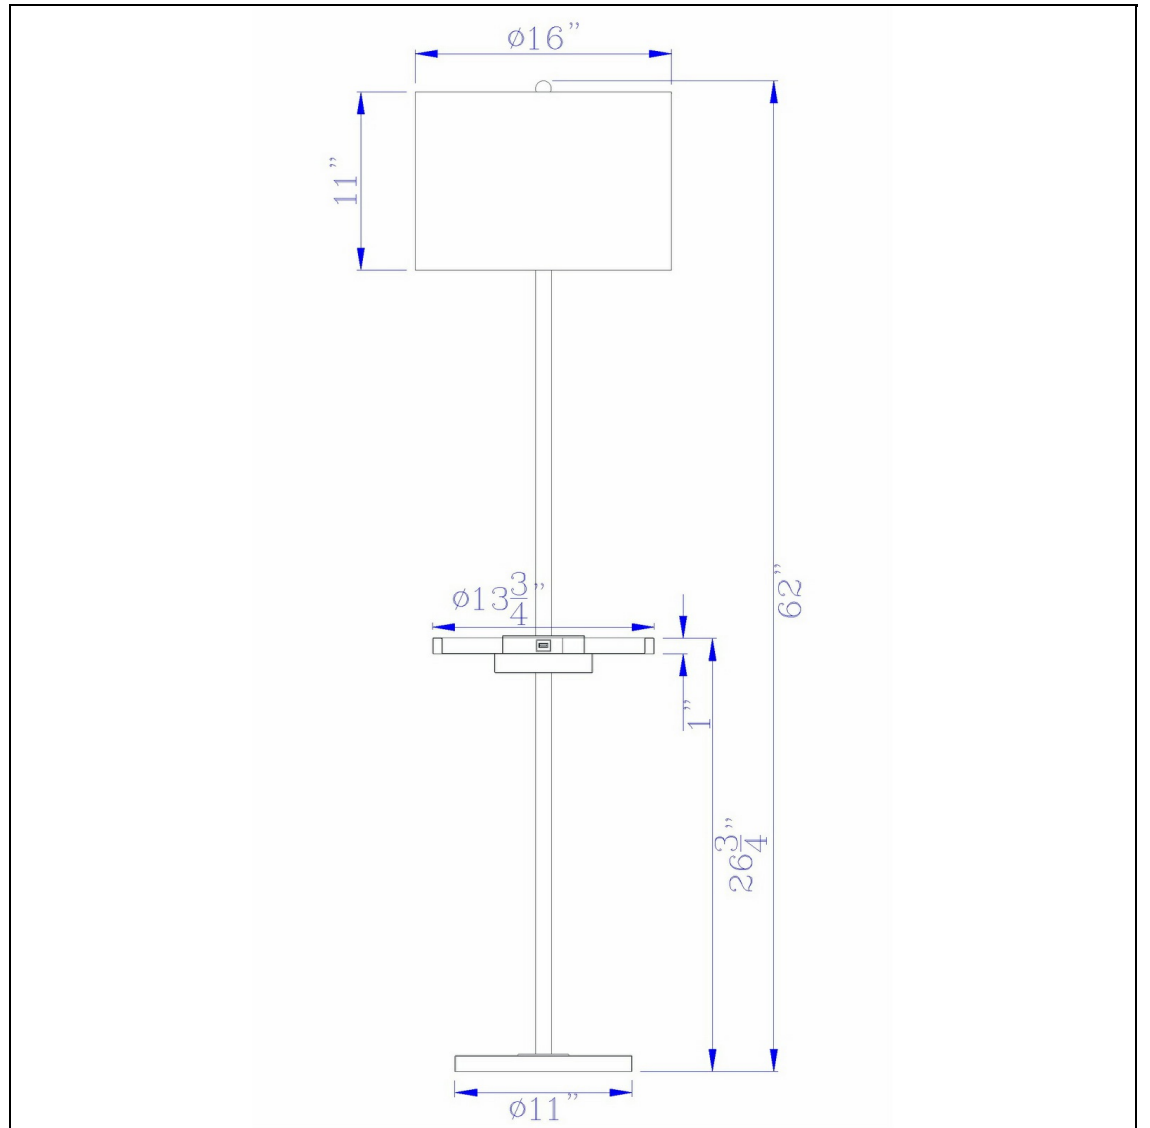

Product No. **BO-2983FL-AB**

Description

150W 3 way Crofton metal floor lamp with centered metal tray table with 2 USB charging ports and weighted metal base
Has a metal tray table Dia 13 3/4", Height 1"
Floor lamp equipped with 2 USB charging ports
Constructed with durable metal
Comes with a hardback off white fabric drum shade
Heavy weight base for great balance
Heavy weight base for great balance
Light a seating area or entertainment room with this stylish antique brass floor lamp. It features

Technical Specifications

UPC	020193067284	Shade Top1	16.00
Wattage	150W	Shade Bottom1	16.00
Switch Type	E26	Shade Side	11.00
Bulb Base	E26	Carton 1 Dimensions	31.50 x 17.00 x 17.00
Number of Lights	1	Carton 2 Dimensions	0.00 x 0.00 x 17.00
Color	Antique Brass	Package Dimensions	L: 17.00 W: 17.00 H: 31.50
Base Color	Antique brass		