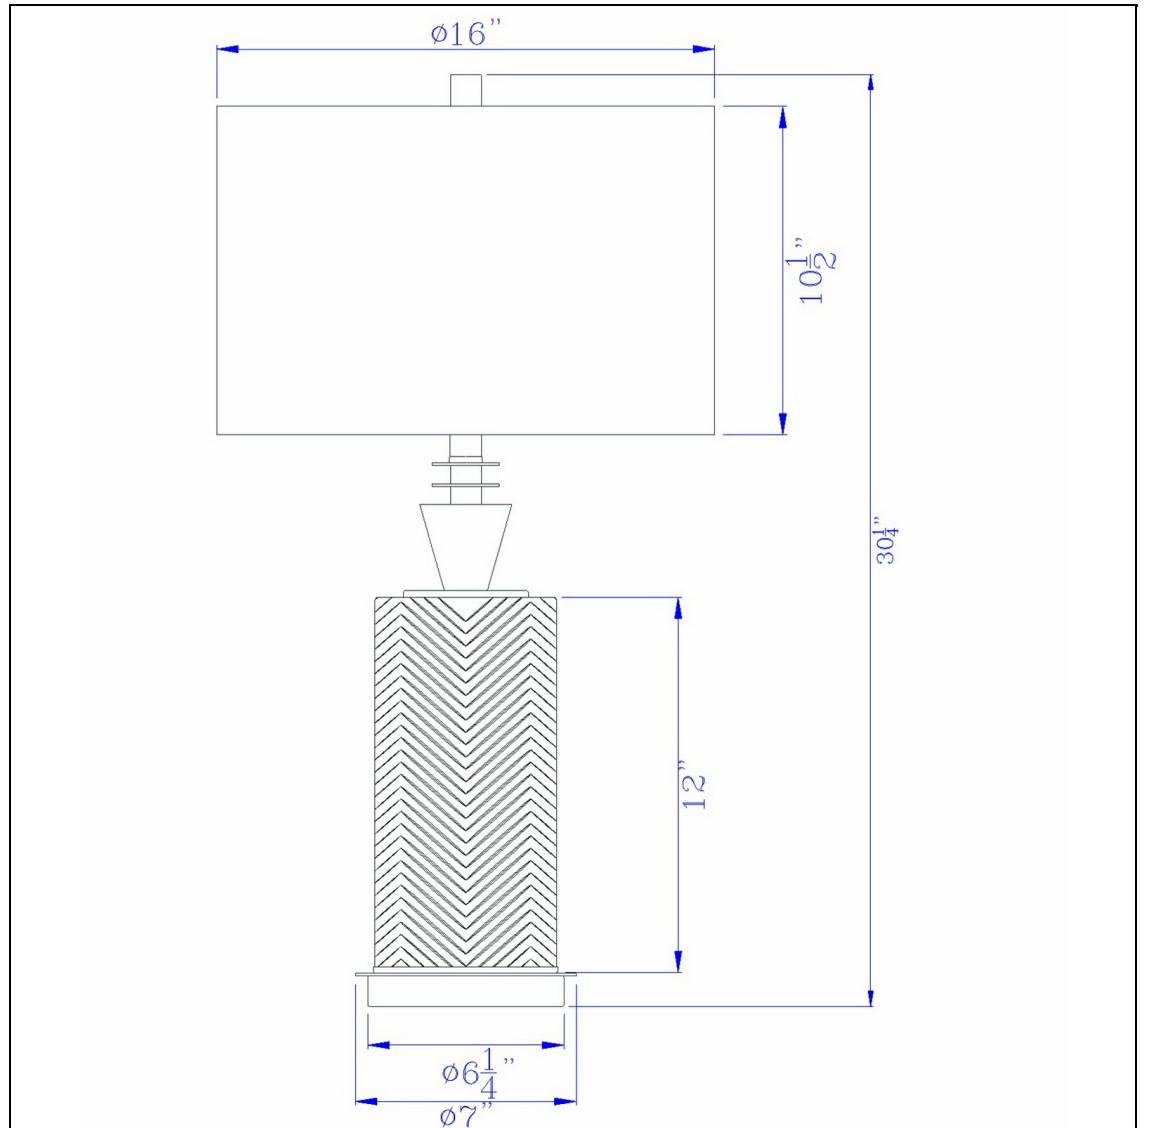

Product No. **BO-2987TB**

Description

150W 3 way Sherwood glass table lamp with wood font and hardback fabric drum shade
Constructed with durable material
Weighted base for better balance
Round textured glass lamp body
Stepped dual layer metal base for a classic modern look
Genuine wood accent with an added touch of natural material
Genuine wood accent with an added touch of natural material
Update your d?cor with this column style table lamp. It features a striped clear glass base with wood

Technical Specifications

UPC	020193067284	Shade Top1	16.00
Wattage	150W	Shade Bottom1	16.00
Switch Type	E26	Shade Side	10.50
Bulb Base	E26	Carton 1 Dimensions	21.00 x 17.80 x 17.50
Number of Lights	1	Carton 2 Dimensions	0.00 x 0.00 x 17.50
Color	Glass/Dark Bronze	Package Dimensions	L: 17.50 W: 17.80 H: 21.00
Base Color	Glass		