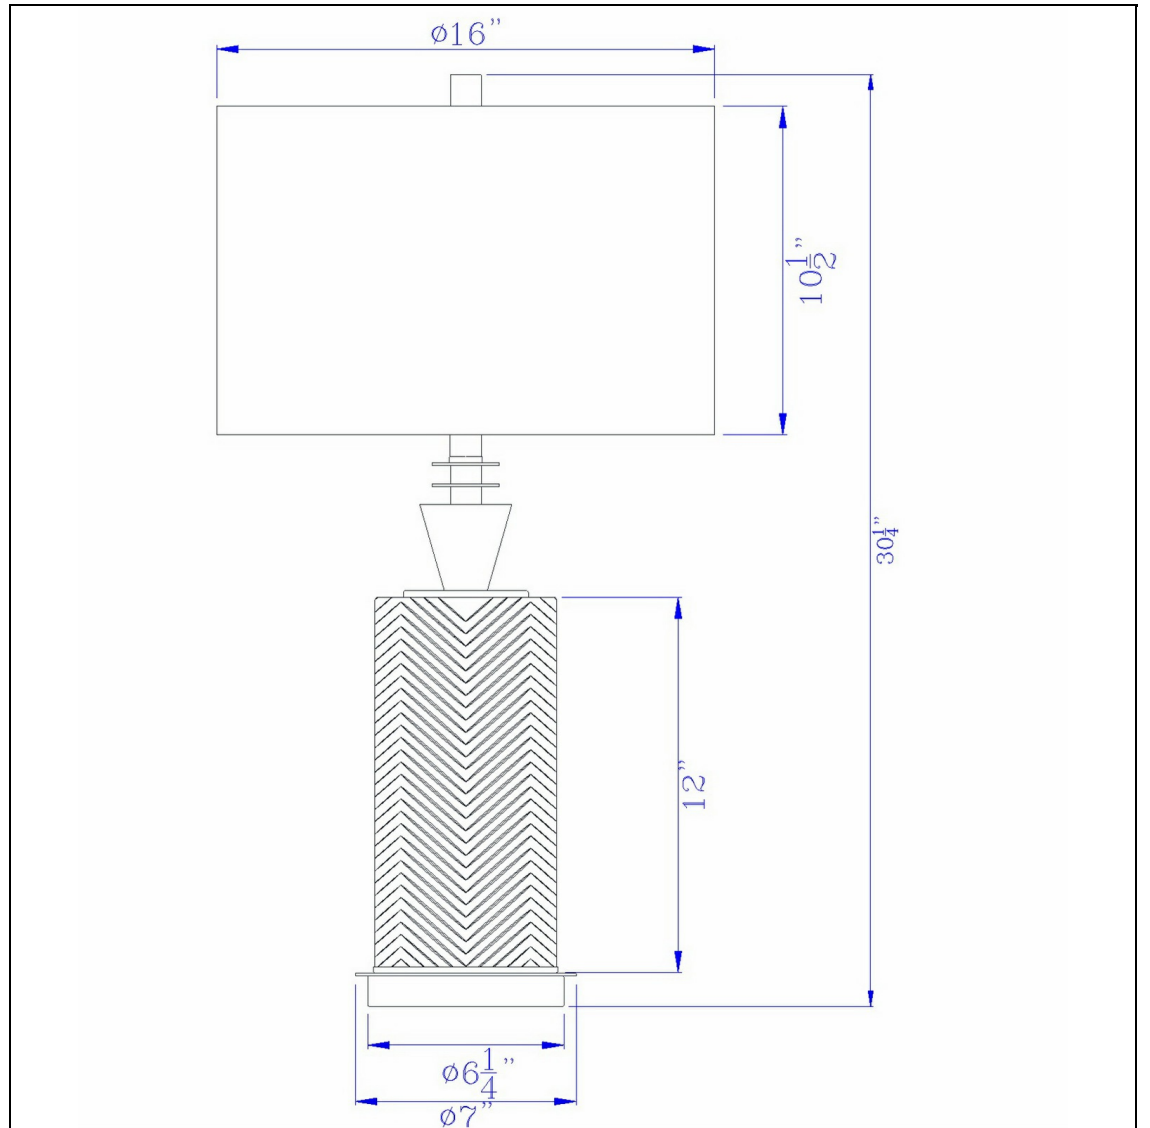

Product No. **BO-2987TB**

Description

150W 3 way Sherwood glass table lamp with wood font and hardback fabric drum shade  
Constructed with durable material  
Weighted base for better balance  
Round textured glass lamp body  
Stepped dual layer metal base for a classic modern look  
Genuine wood accent with an added touch of natural material  
Genuine wood accent with an added touch of natural material  
Update your d?cor with this column style table lamp. It features a striped clear glass base with woo

Technical Specifications

<b>UPC</b>	020193067284	<b>Shade Top1</b>	16.00
<b>Wattage</b>	150W	<b>Shade Bottom1</b>	16.00
<b>Switch Type</b>	E26	<b>Shade Side</b>	10.50
<b>Bulb Base</b>	E26	<b>Carton 1 Dimensions</b>	21.00 x 17.80 x 17.50
<b>Number of Lights</b>	1	<b>Carton 2 Dimensions</b>	0.00 x 0.00 x 17.50
<b>Color</b>	Glass/Dark Bronze	<b>Package Dimensions</b>	L: 17.50 W: 17.80 H: 21.00
<b>Base Color</b>	Glass		